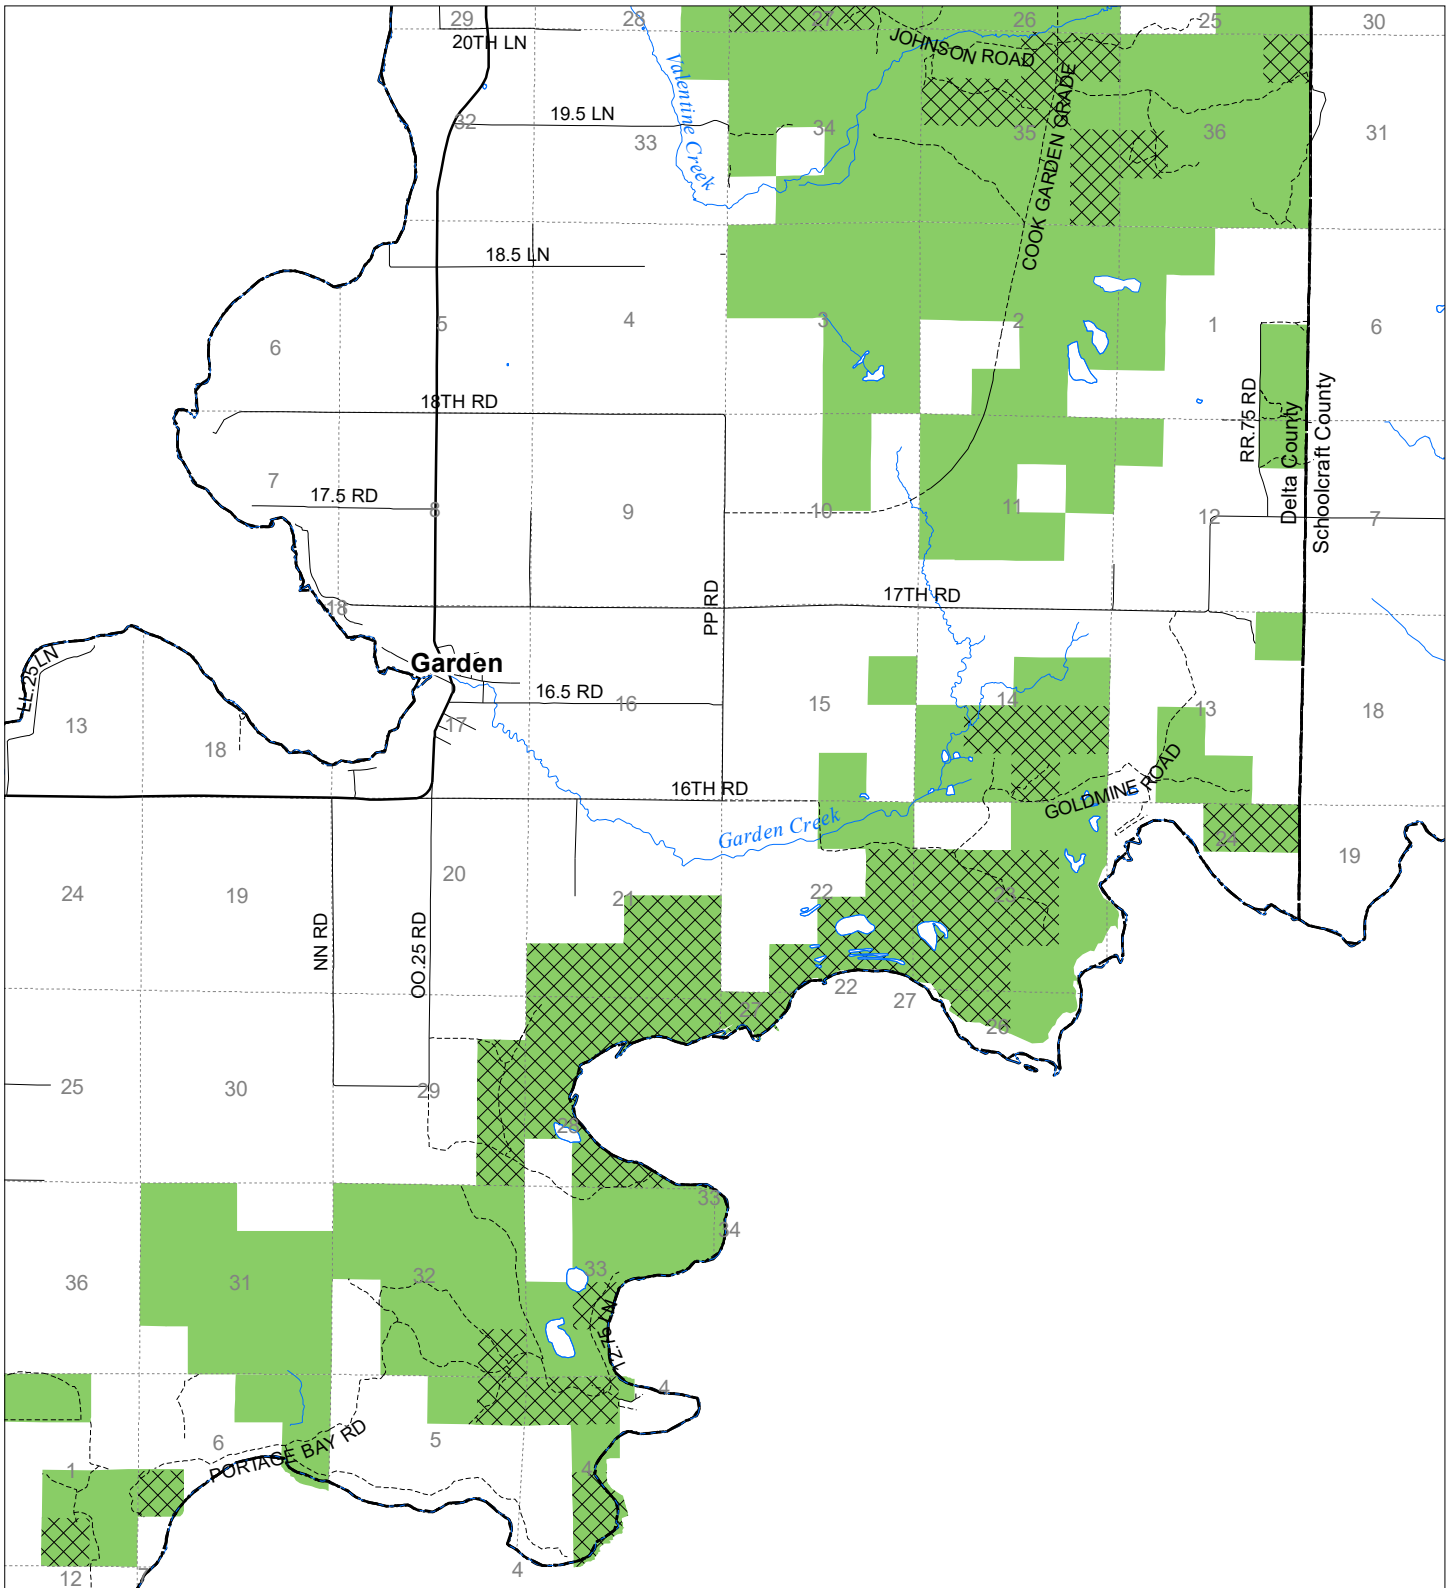

Fuelwood Collection  
Delta County  
**T39N,R18W**

- State land open to fuelwood collection
- State land closed to fuelwood collection

Effective: March 1, 2021