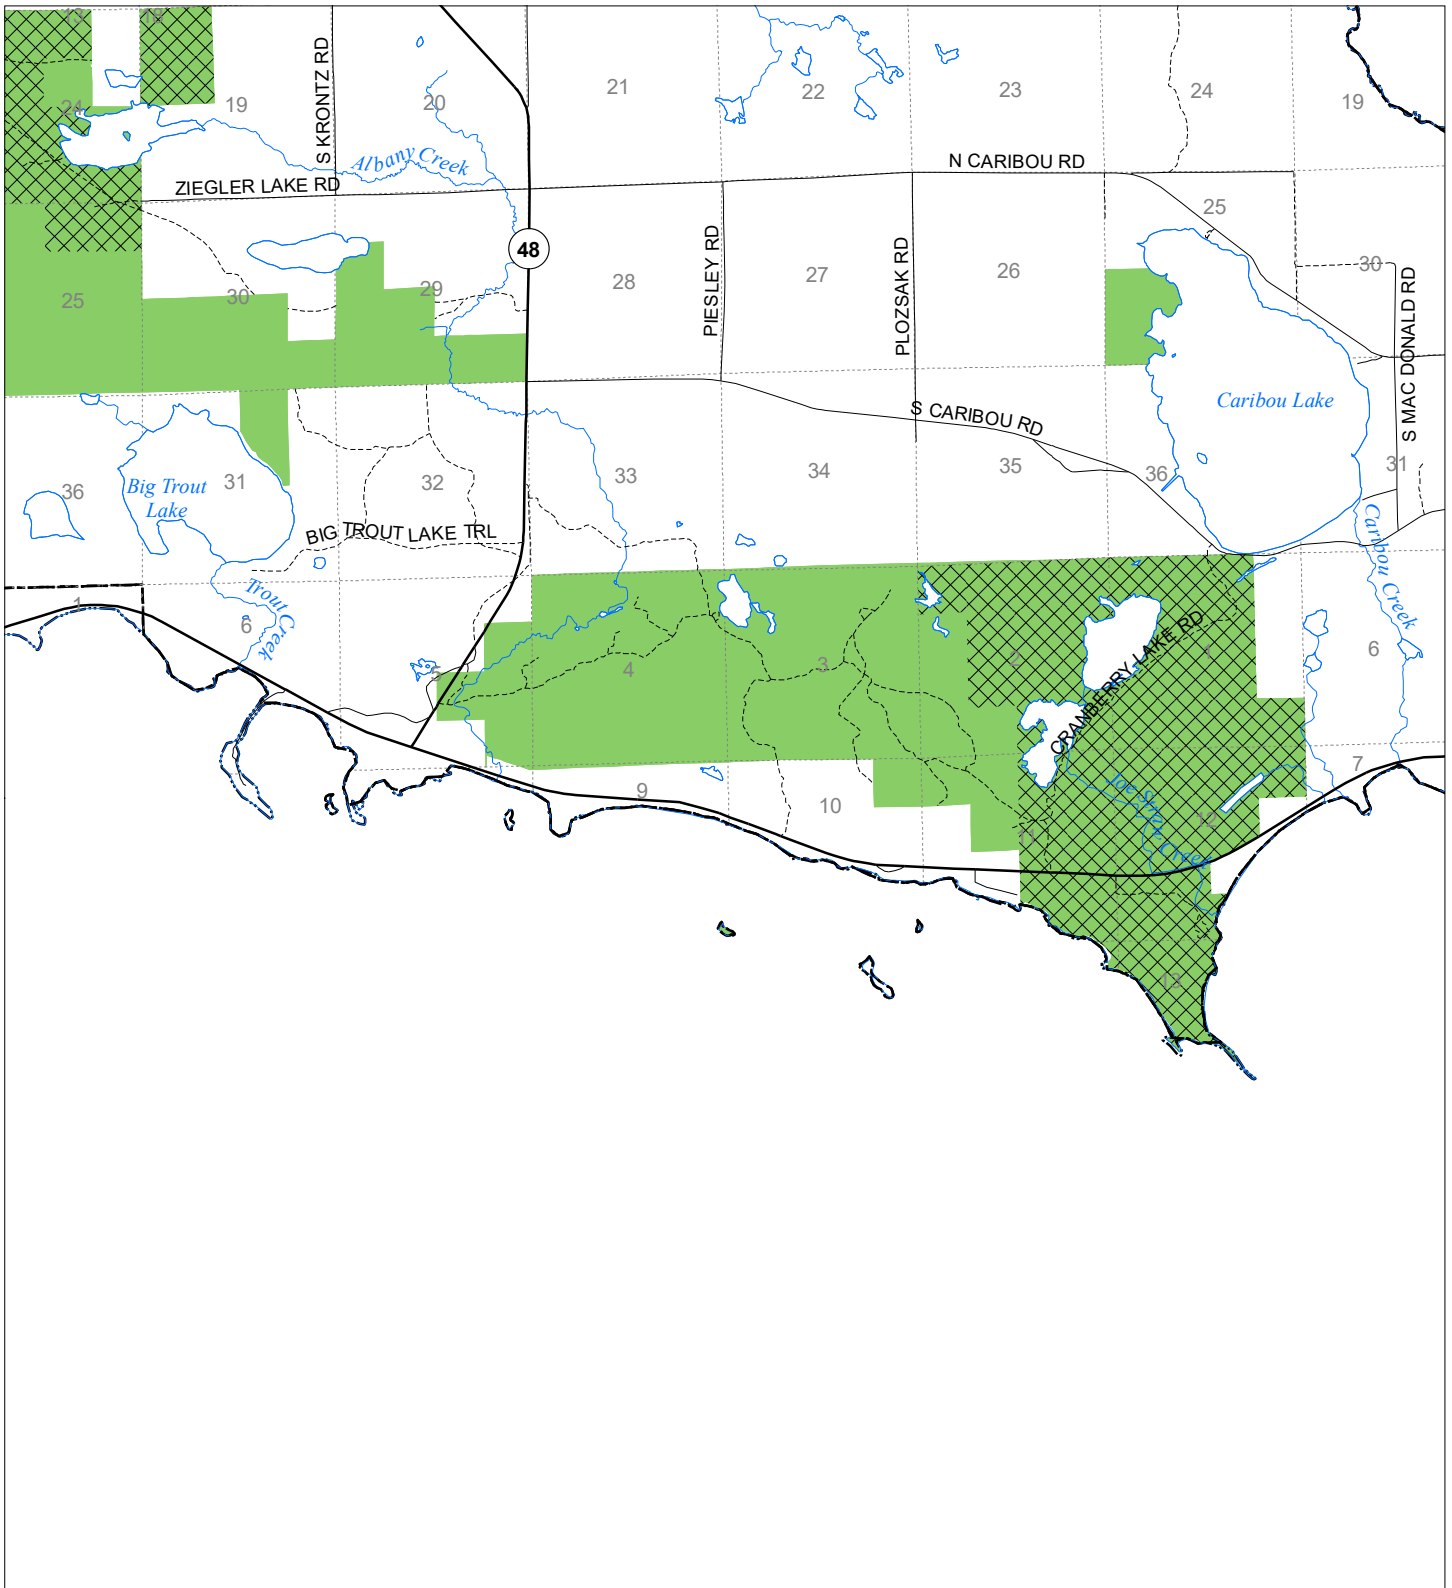

Fuelwood Collection
Chippewa County
T41N,R03E

- State land open to fuelwood collection
- State land closed to fuelwood collection

Effective: March 1, 2021

0 Miles 0.5 1
02/02/2021