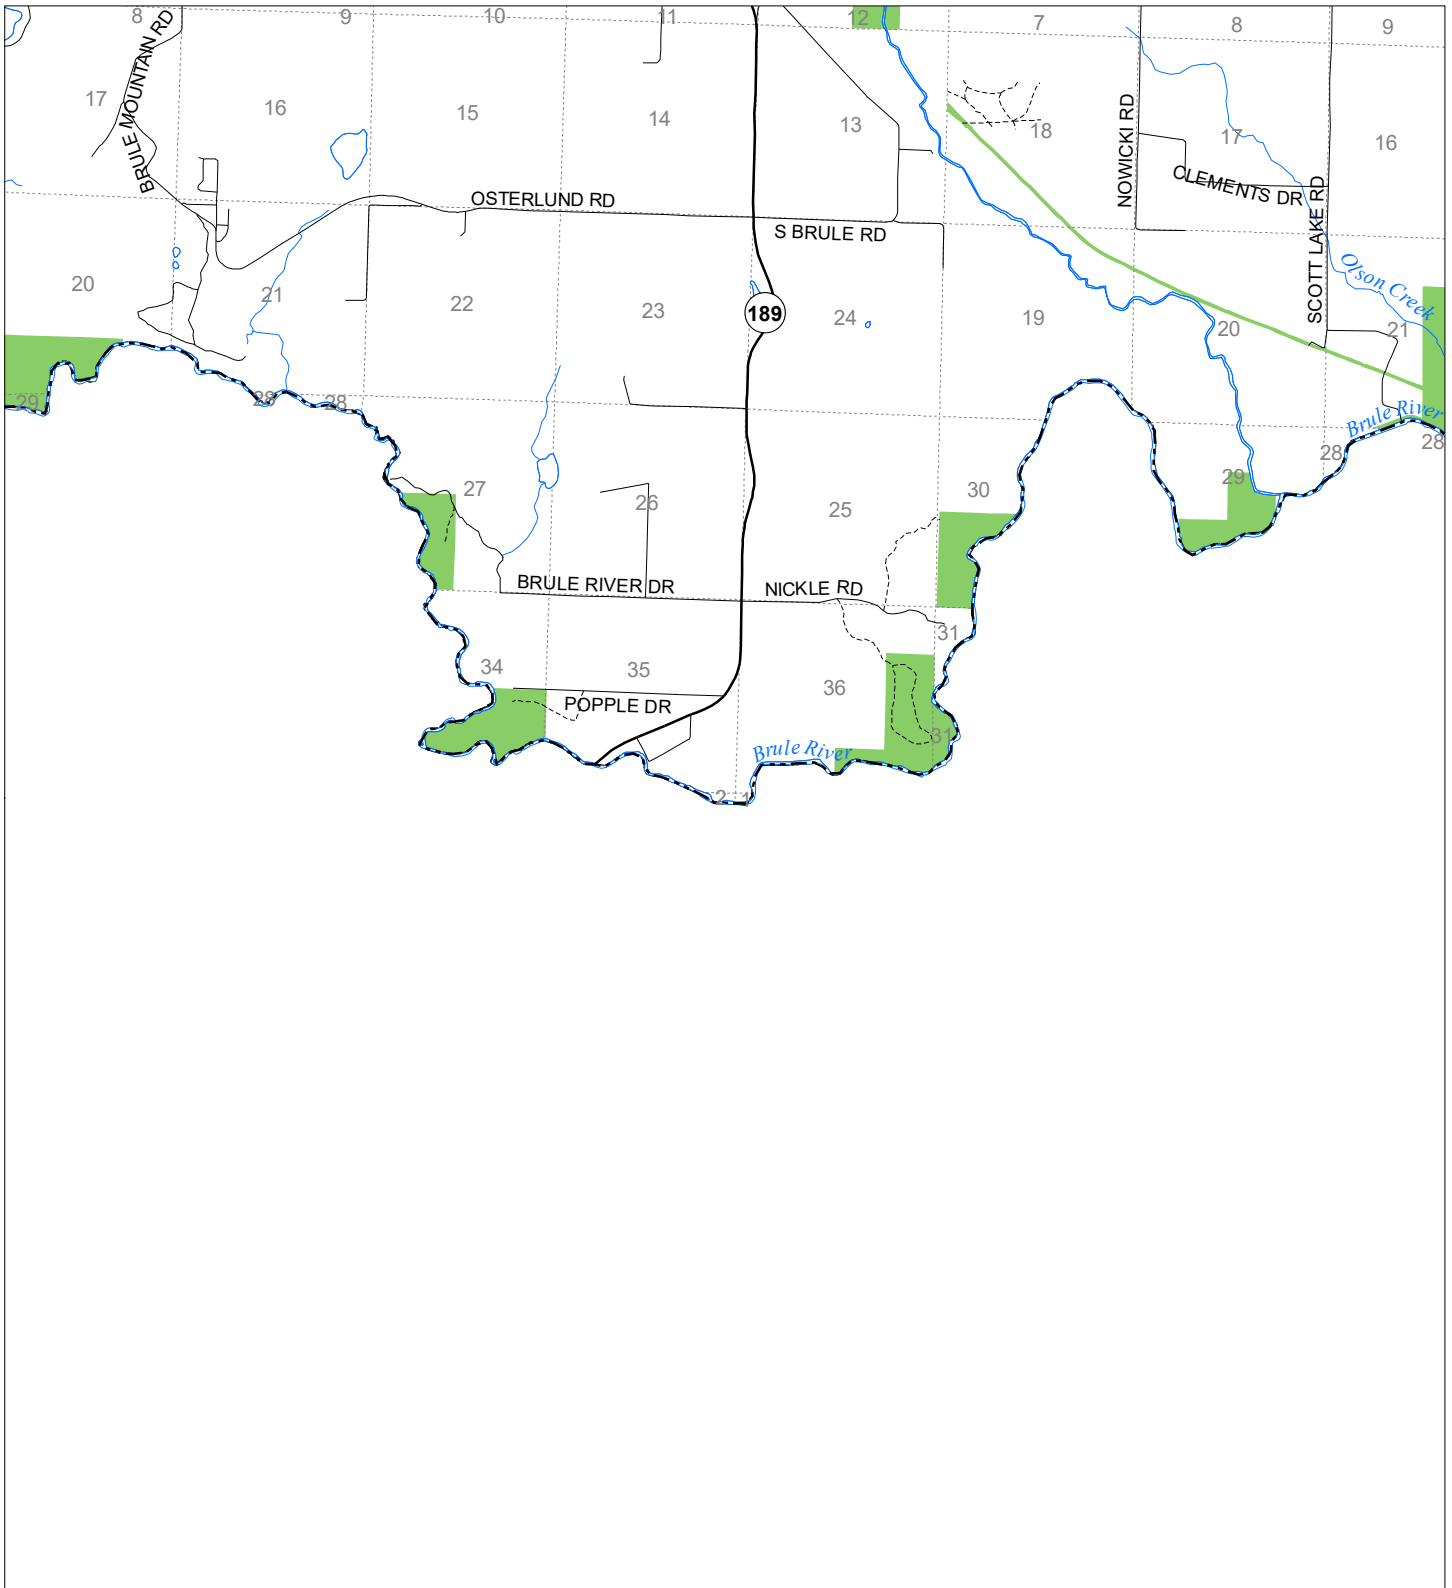

Fuelwood Collection Iron County T41N,R35W

- State land open to fuelwood collection
- State land closed to fuelwood collection

Effective: March 1, 2021

N

Miles
0 0.5 1

02/02/2021