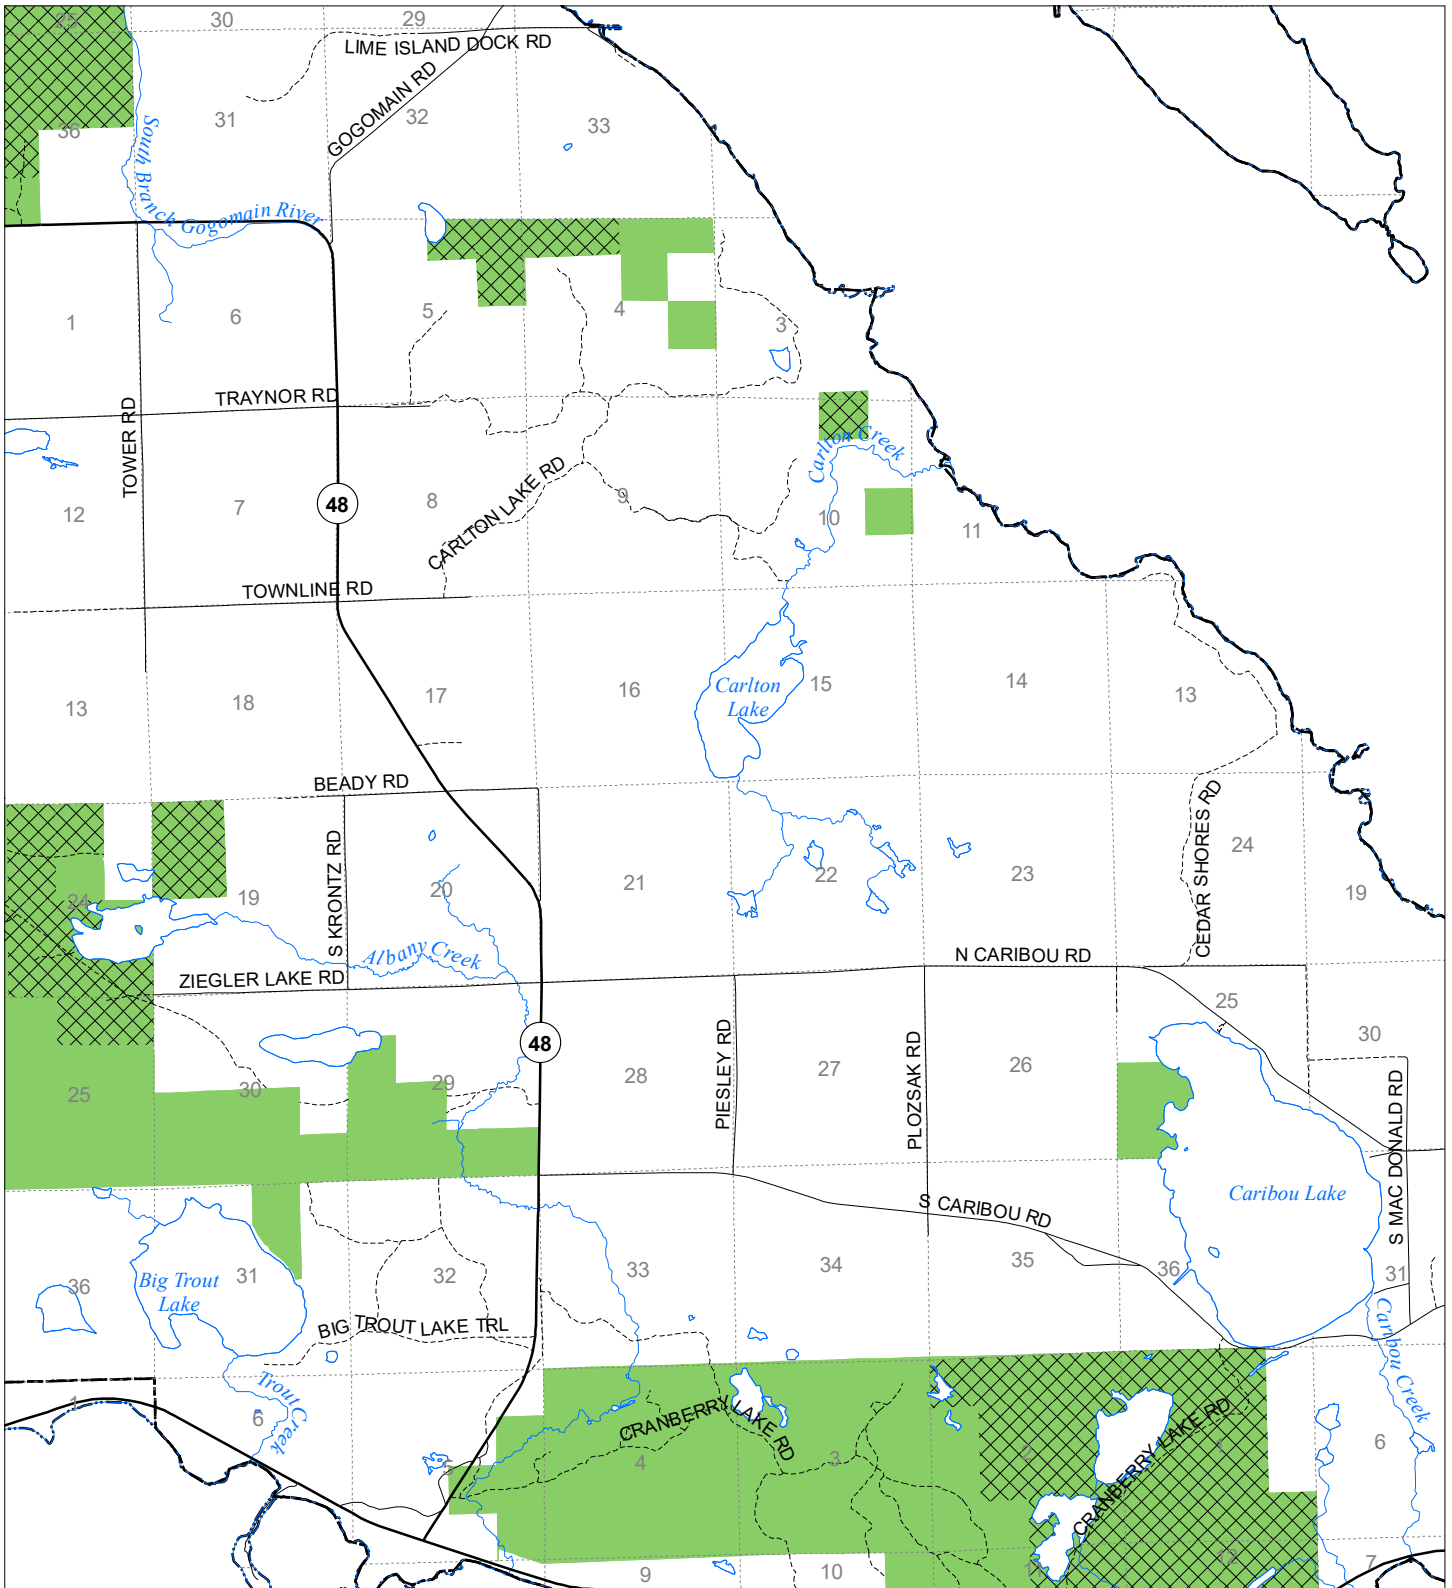

Fuelwood Collection Chippewa County T42N,R03E

- State land open to fuelwood collection
- State land closed to fuelwood collection

Effective: March 1, 2021

02/02/2021