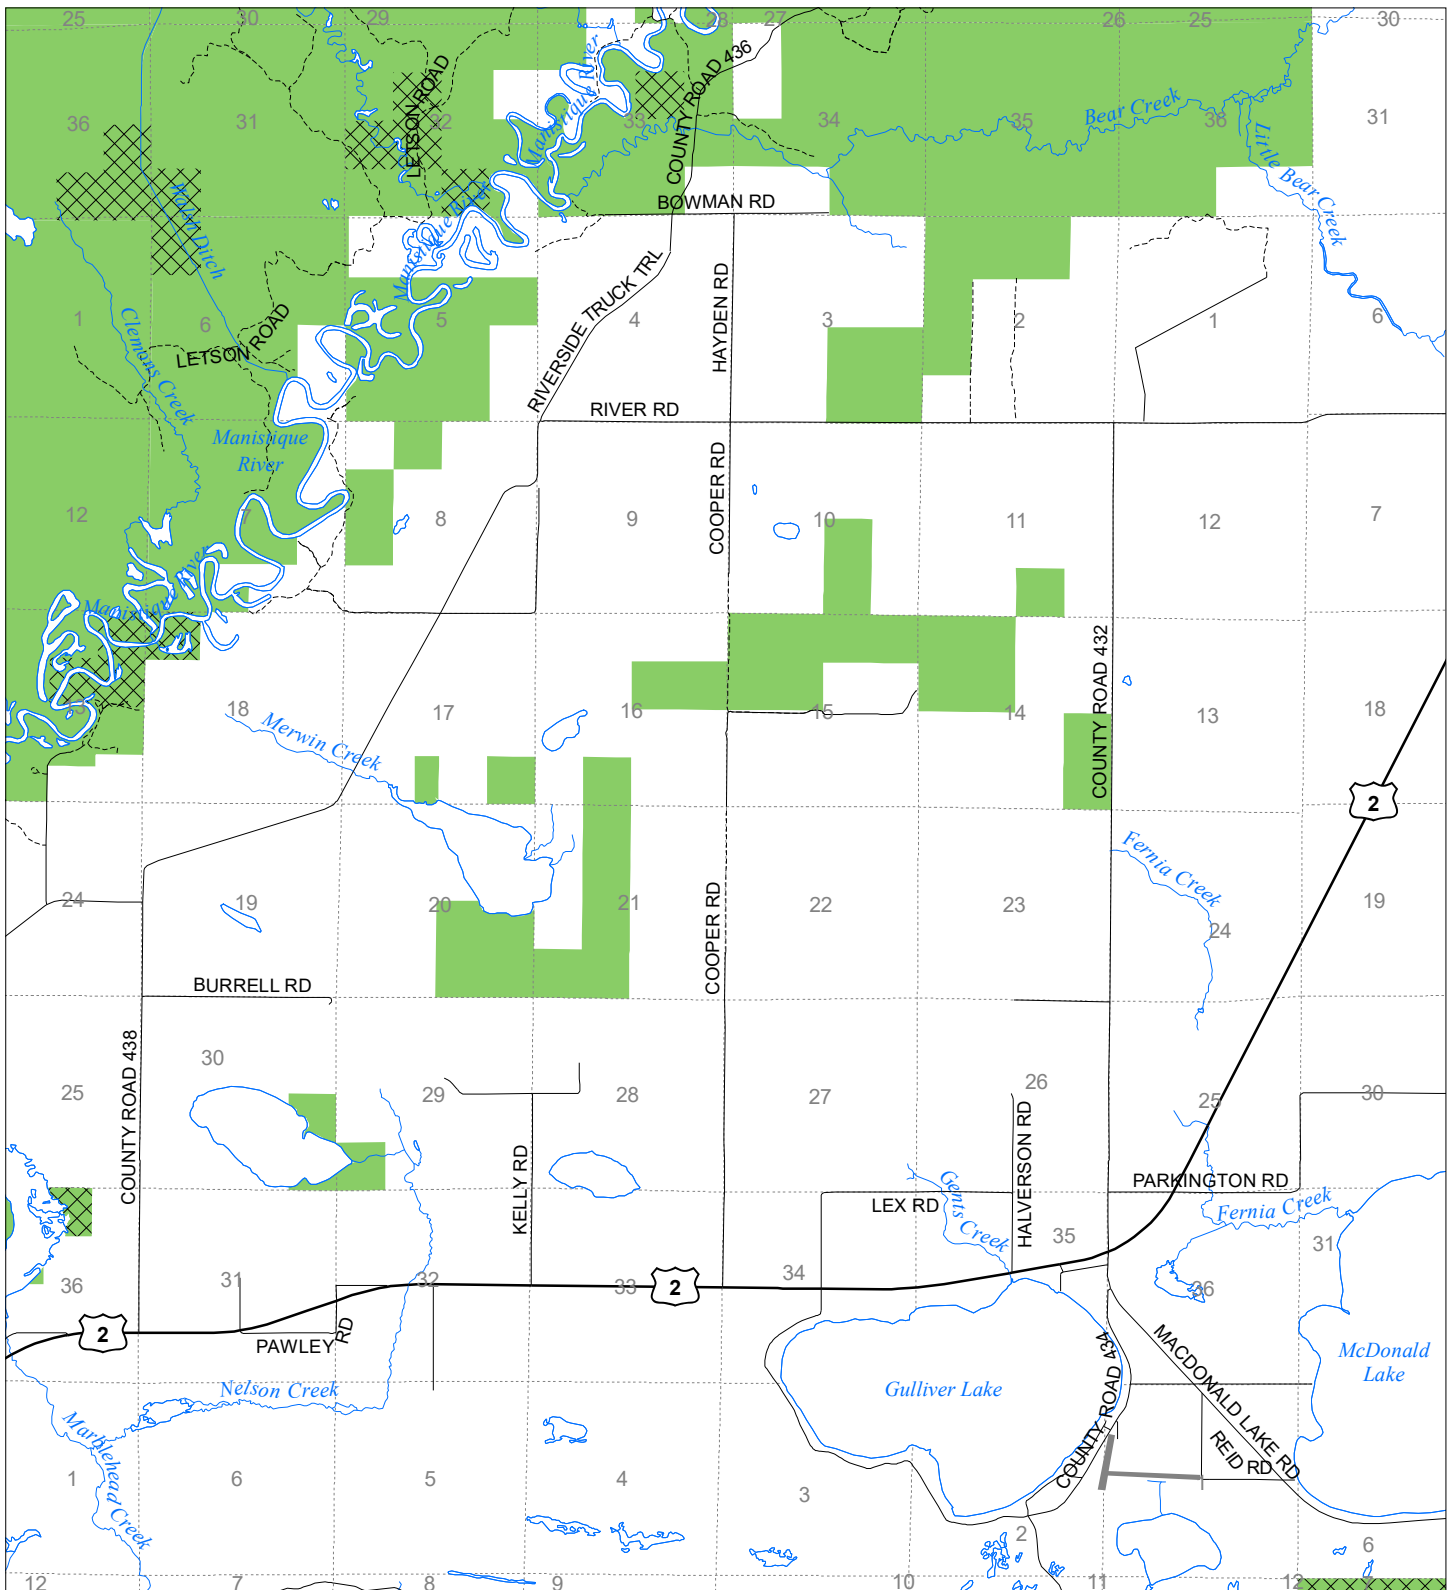

Fuelwood Collection Schoolcraft County T42N,R14W

- State land open to fuelwood collection
- State land closed to fuelwood collection

Effective: March 1, 2021

N

Miles
0 0.5 1

02/02/2021