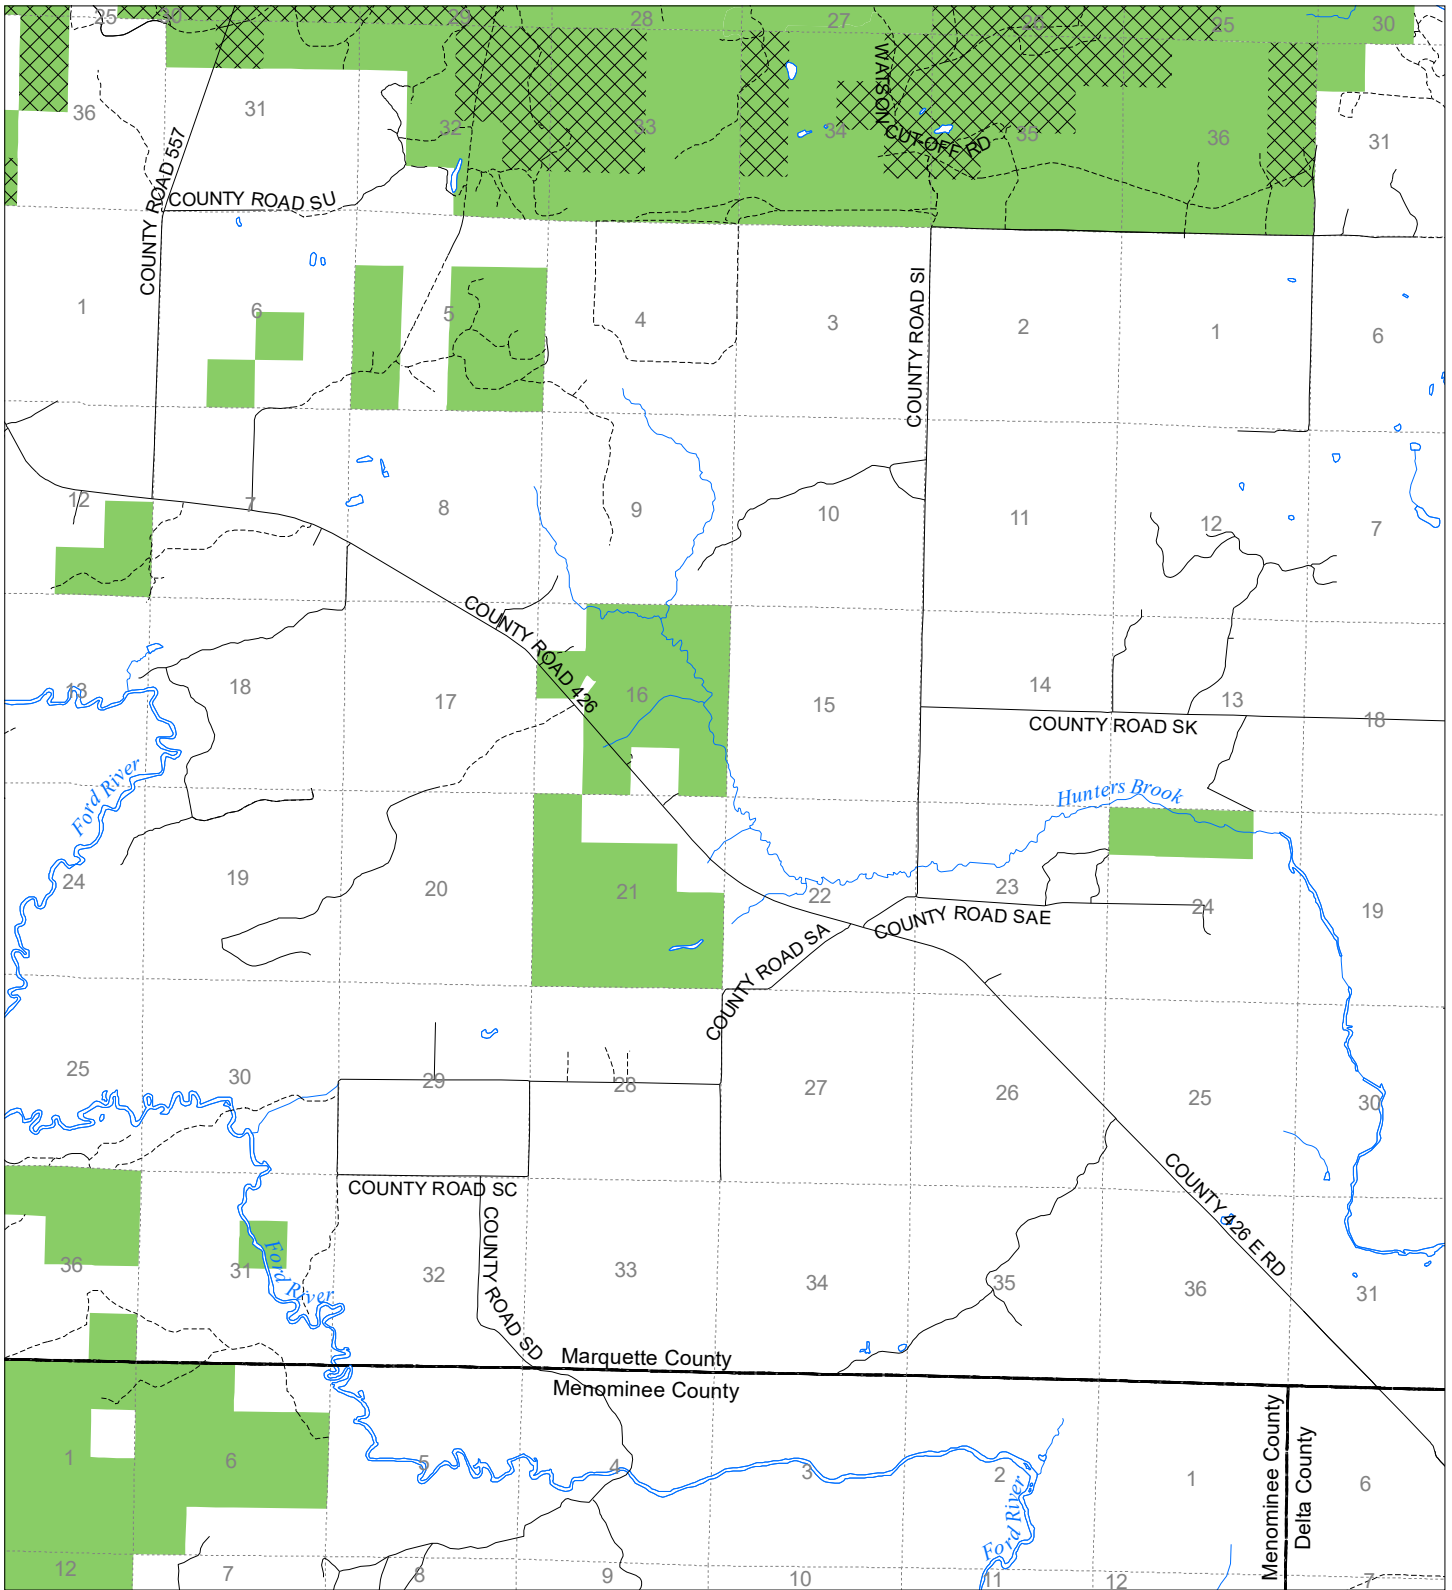

# Fuelwood Collection Marquette County T42N,R25W

- State land open to fuelwood collection
- State land closed to fuelwood collection

Effective: March 1, 2021

  
 0      Miles      1  
          0.5

02/02/2021