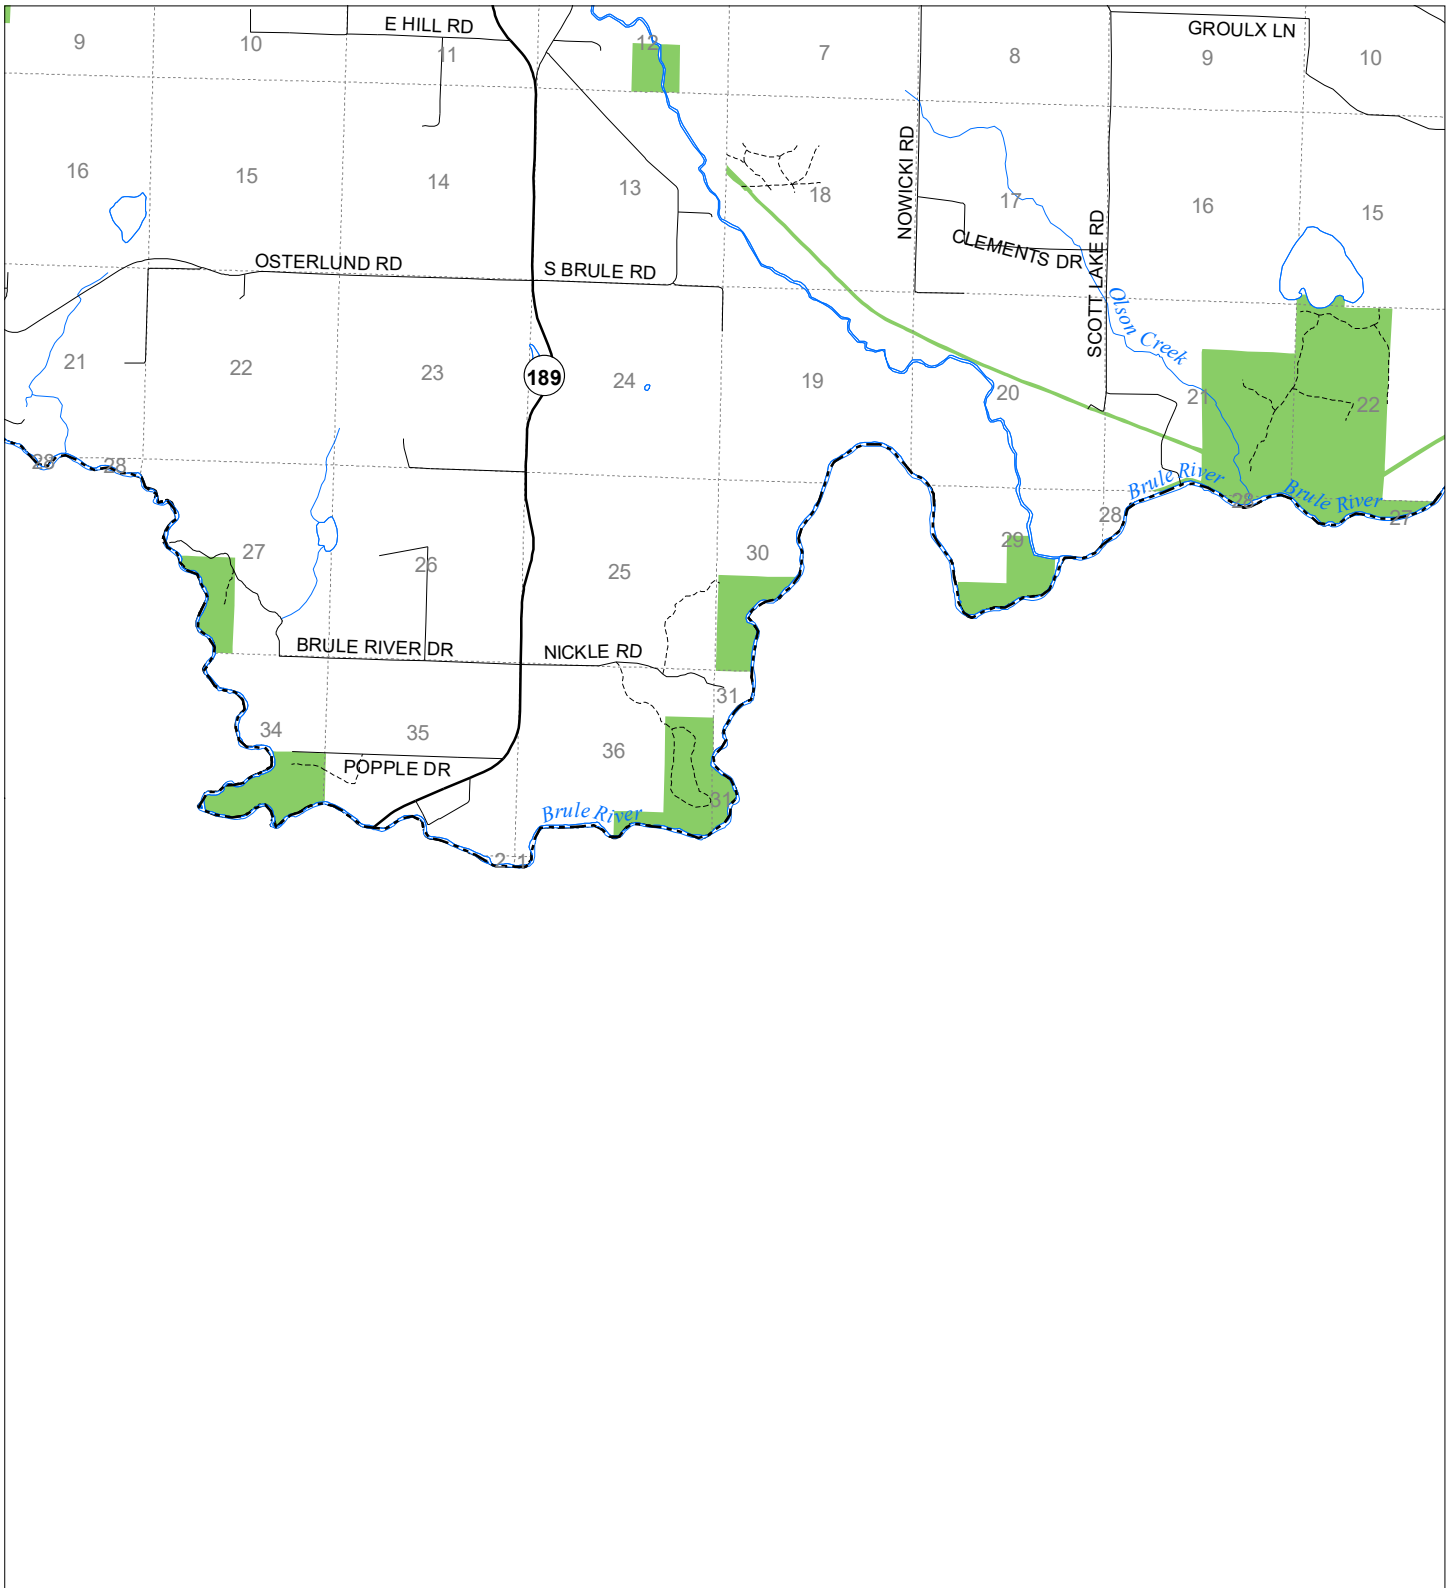

Fuelwood Collection
Iron County
T42N,R34W

-  State land open to fuelwood collection
-  State land closed to fuelwood collection

Effective: March 1, 2021

0  Miles 1
0.5

02/02/2021