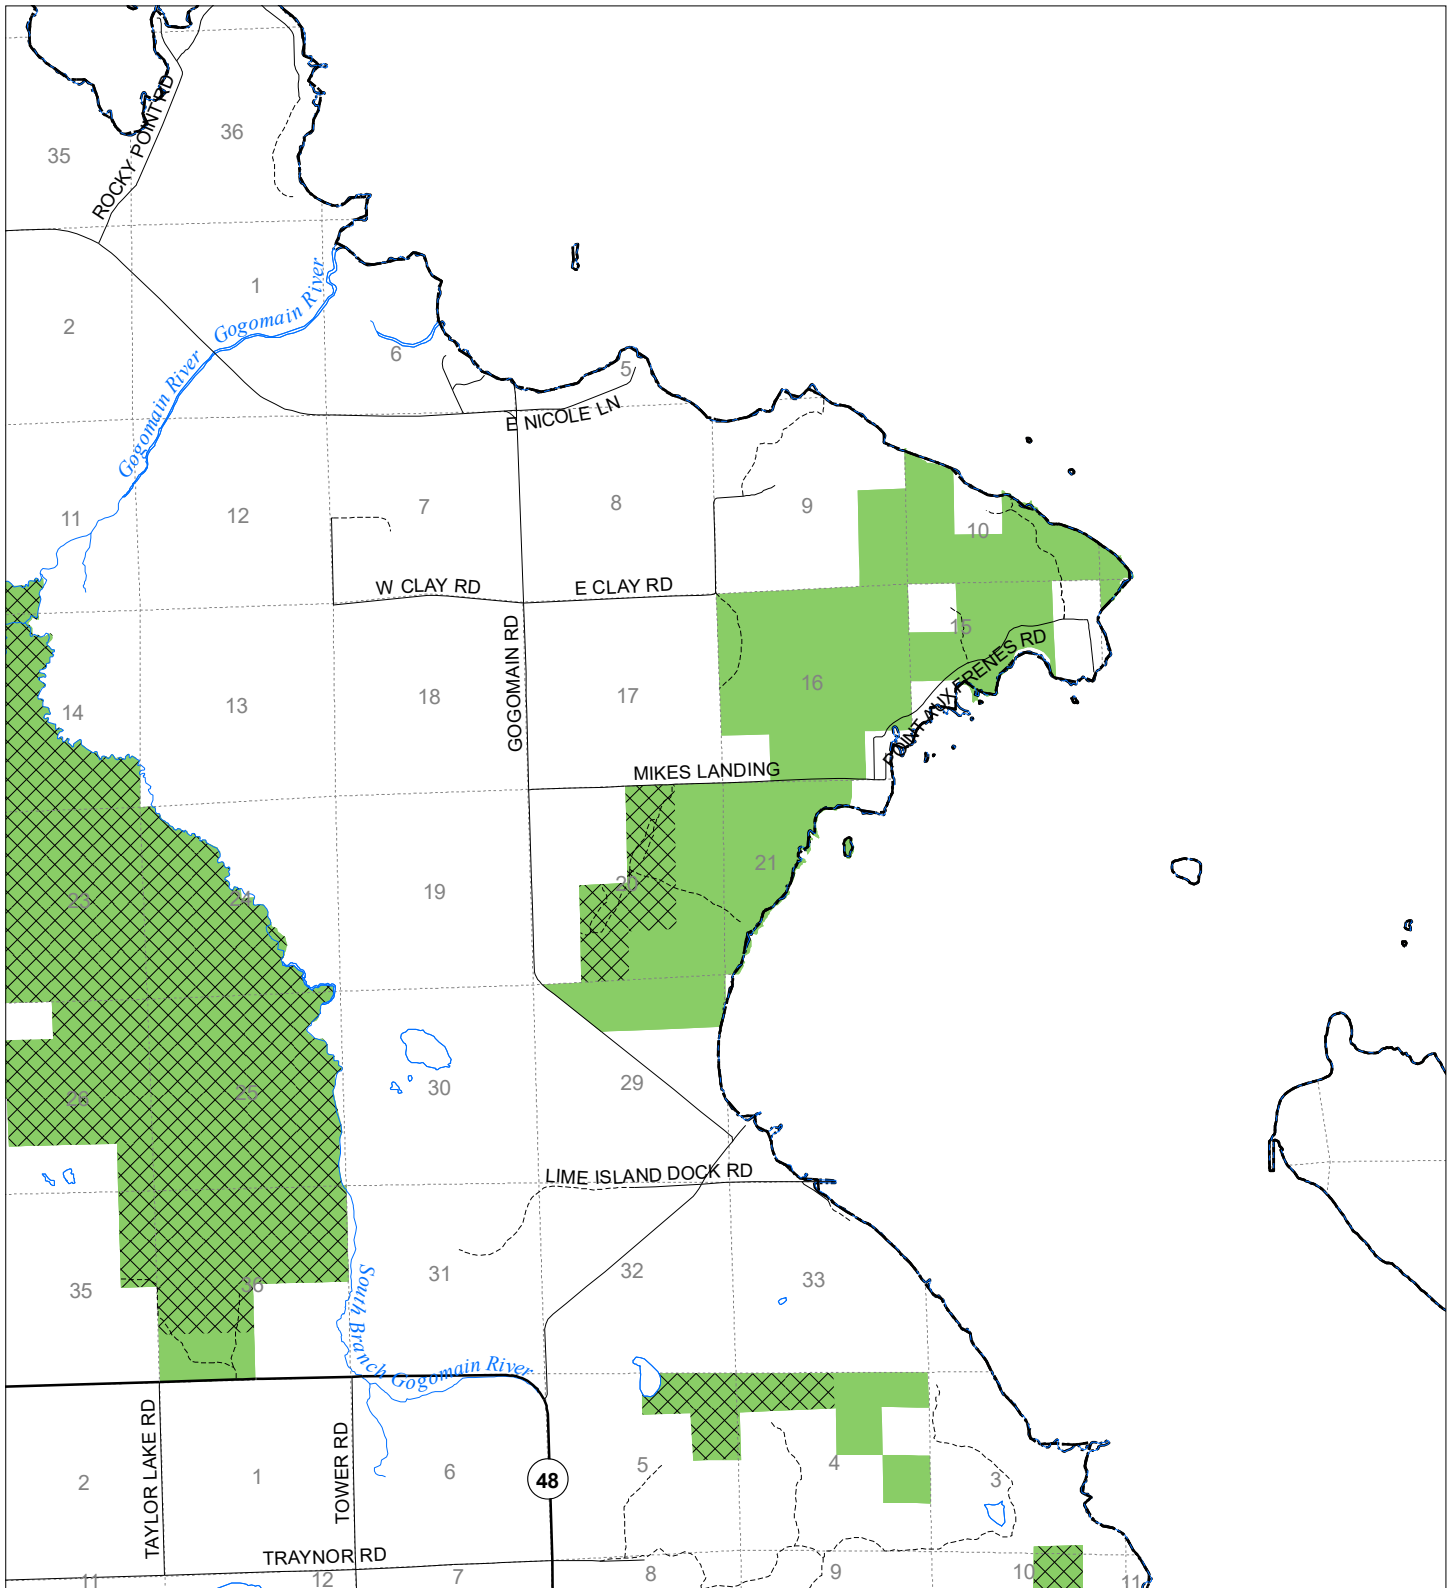

Fuelwood Collection
Chippewa County
T43N,R03E

- State land open to fuelwood collection
- State land closed to fuelwood collection

Effective: March 1, 2021

N
Miles
0 0.5 1
02/02/2021
DNR
DEPARTMENT OF NATURAL RESOURCES
MICHIGAN