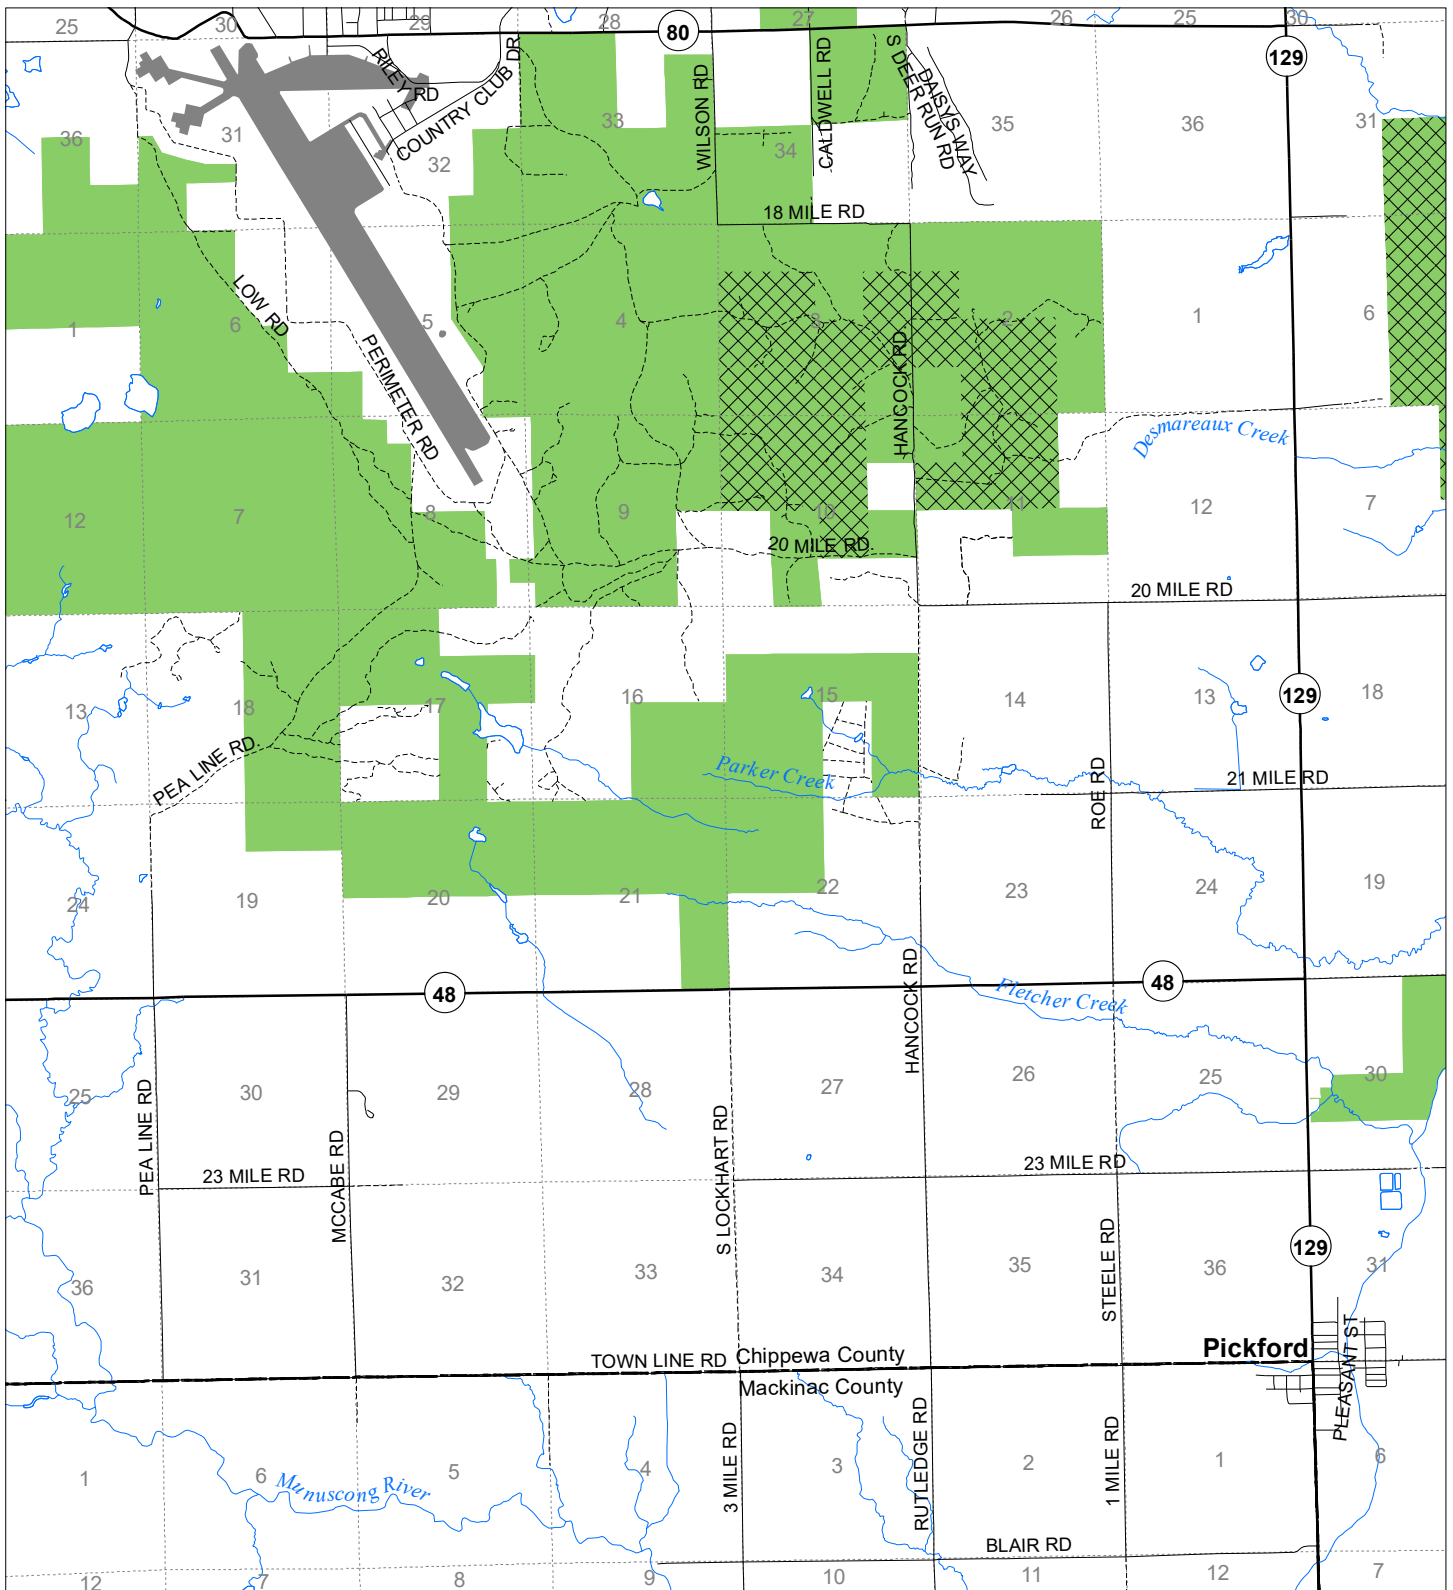

# Fuelwood Collection Chippewa County T44N,R01W

- State land open to fuelwood collection
- State land closed to fuelwood collection

Effective: March 1, 2021

N

Miles  
0 0.5 1

02/02/2021