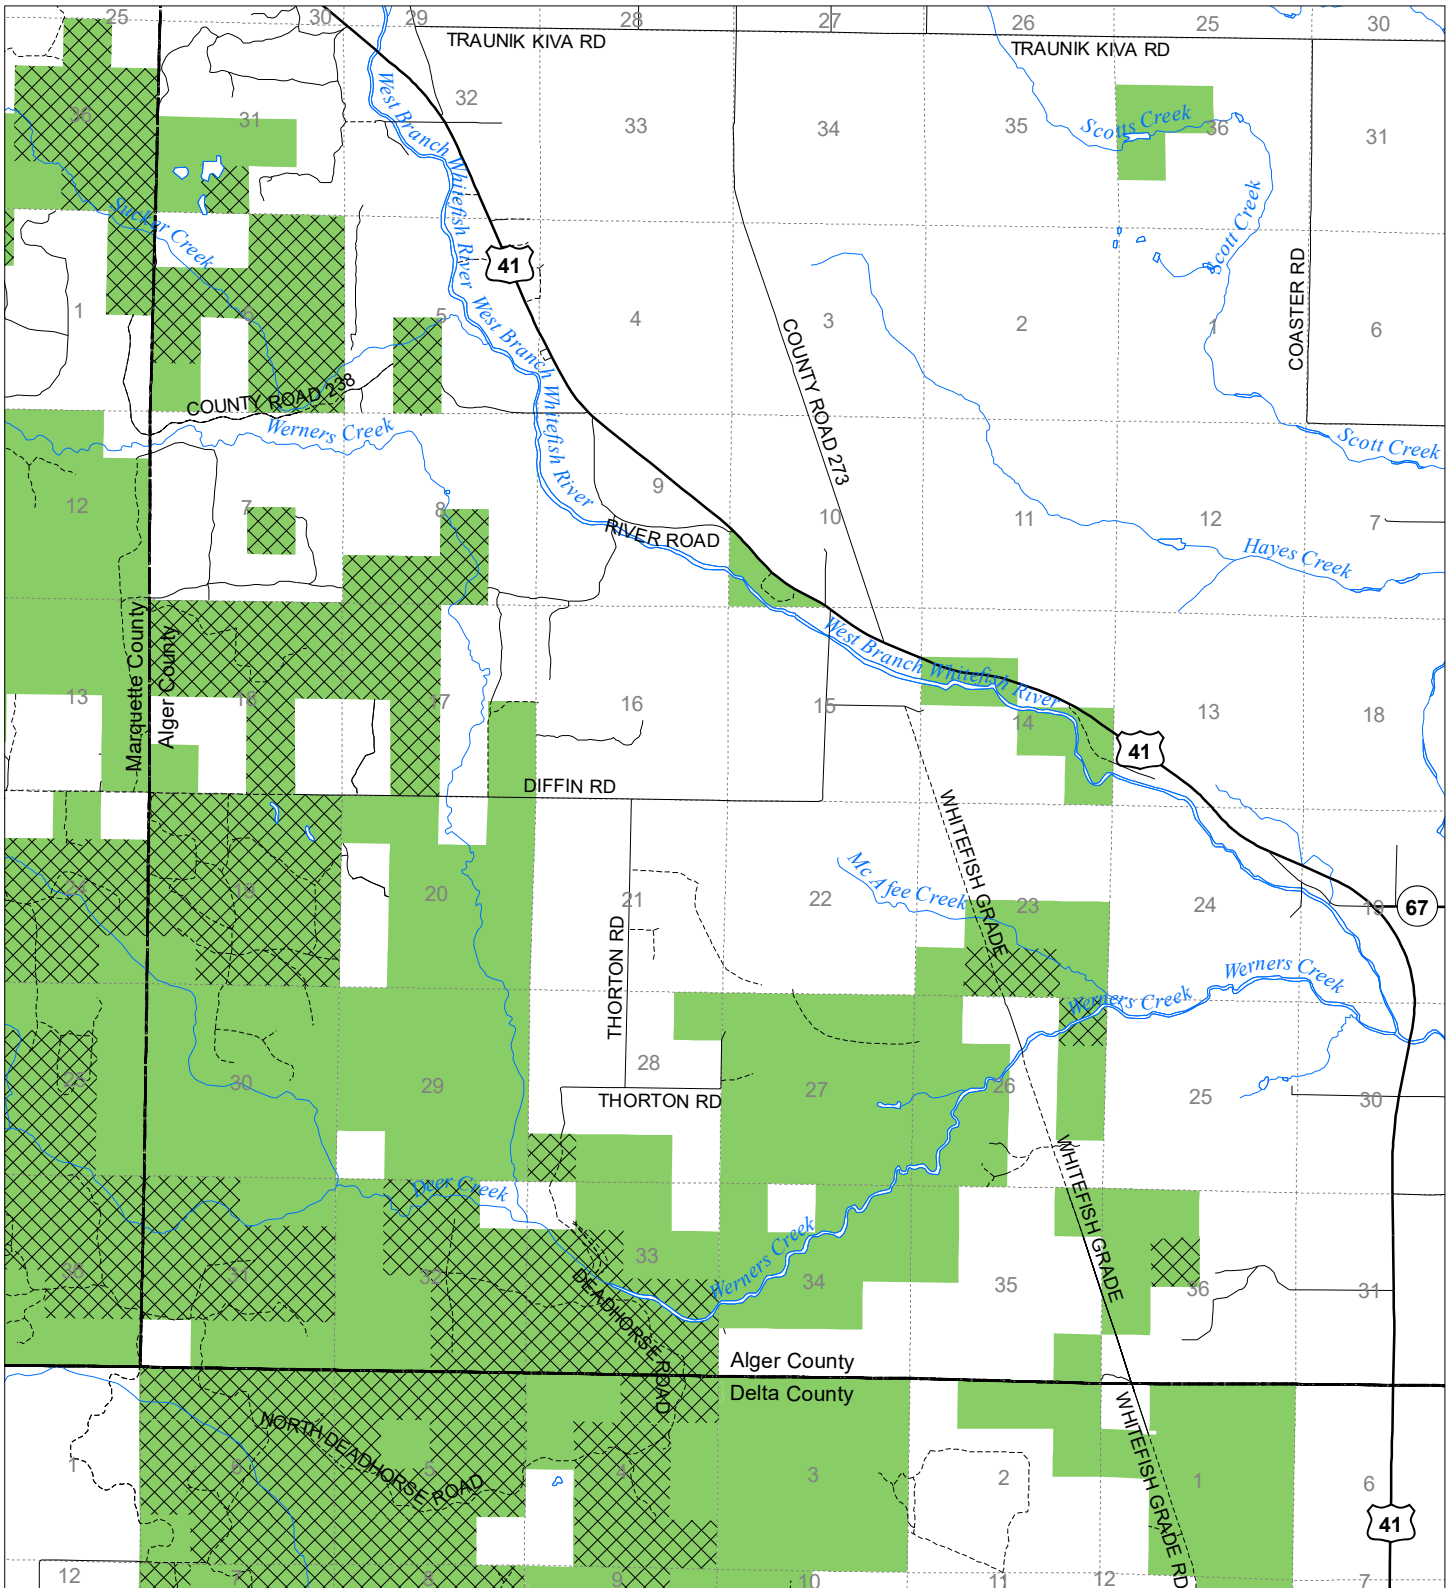

# Fuelwood Collection Alger County T44N,R22W

- State land open to fuelwood collection
- State land closed to fuelwood collection

Effective: March 1, 2021

N  
Miles  
0 0.5 1

02/02/2021