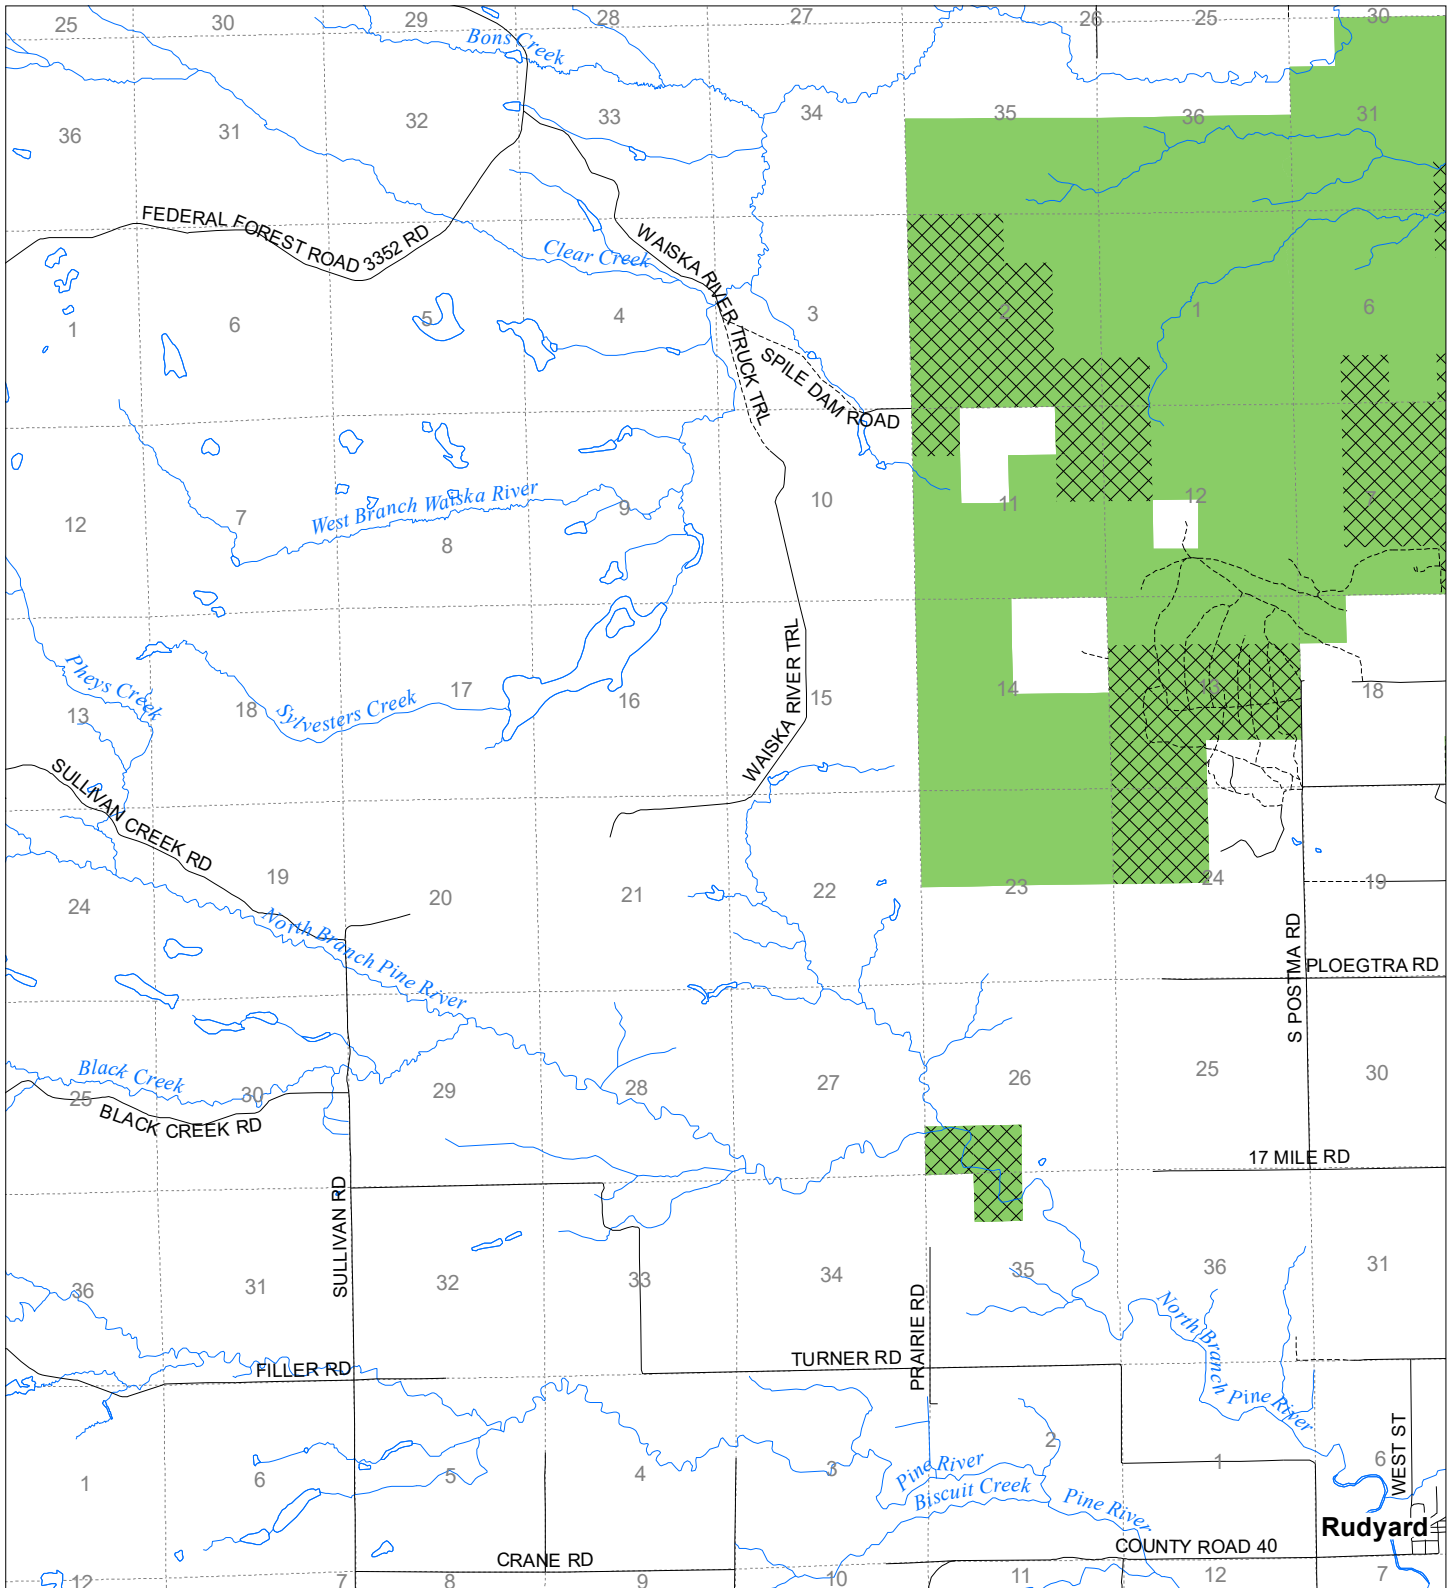

# Fuelwood Collection Chippewa County T45N,R03W

- State land open to fuelwood collection
- State land closed to fuelwood collection

Effective: March 1, 2021

N  
Miles  
0 0.5 1

02/02/2021