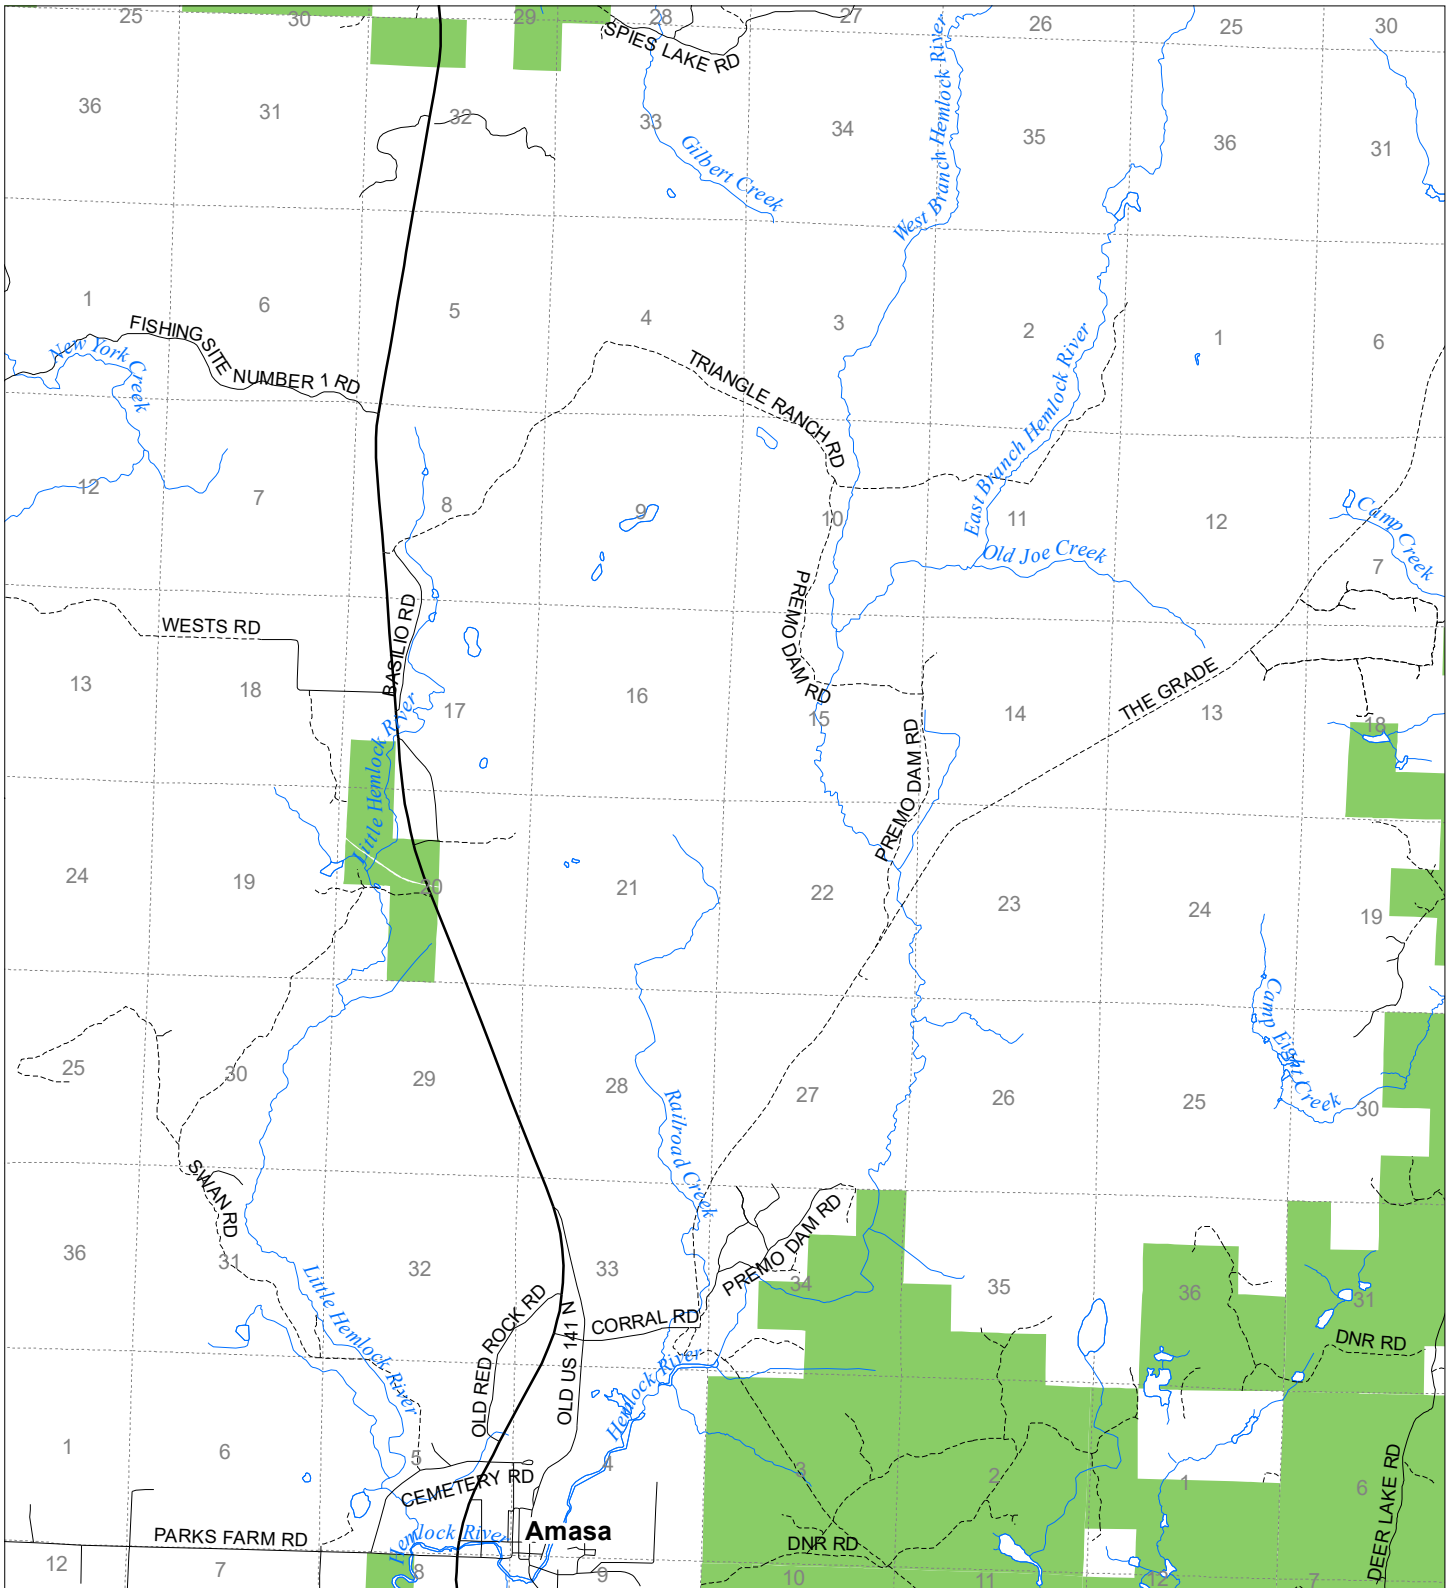

Fuelwood Collection Iron County T45N,R33W

- State land open to fuelwood collection
- State land closed to fuelwood collection

Effective: March 1, 2021

N
Miles
0 0.5 1

02/02/2021