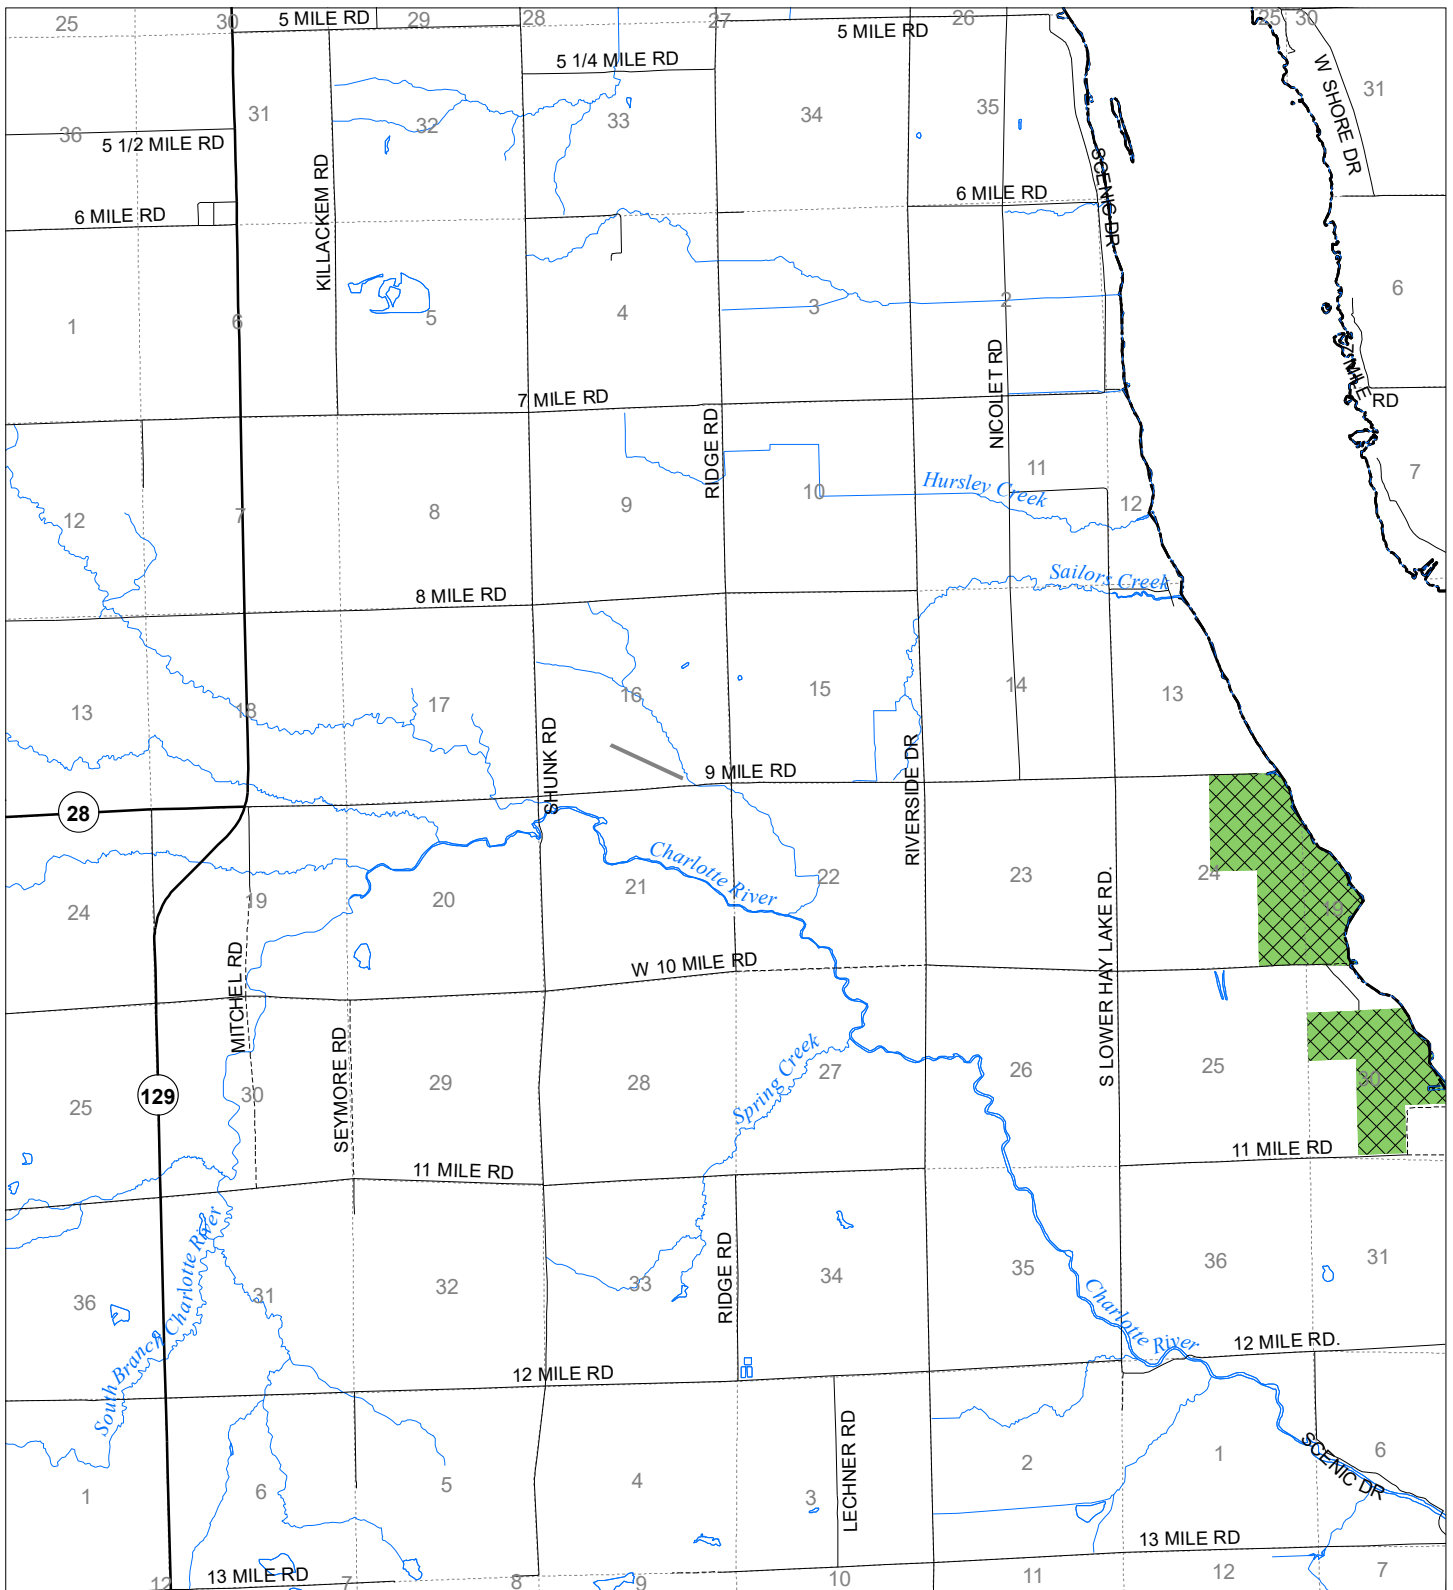

Fuelwood Collection Chippewa County T46N,R01E

State land open to fuelwood collection
 State land closed to fuelwood collection
 Effective: March 1, 2021

N
 Miles
 0 0.5 1

02/02/2021