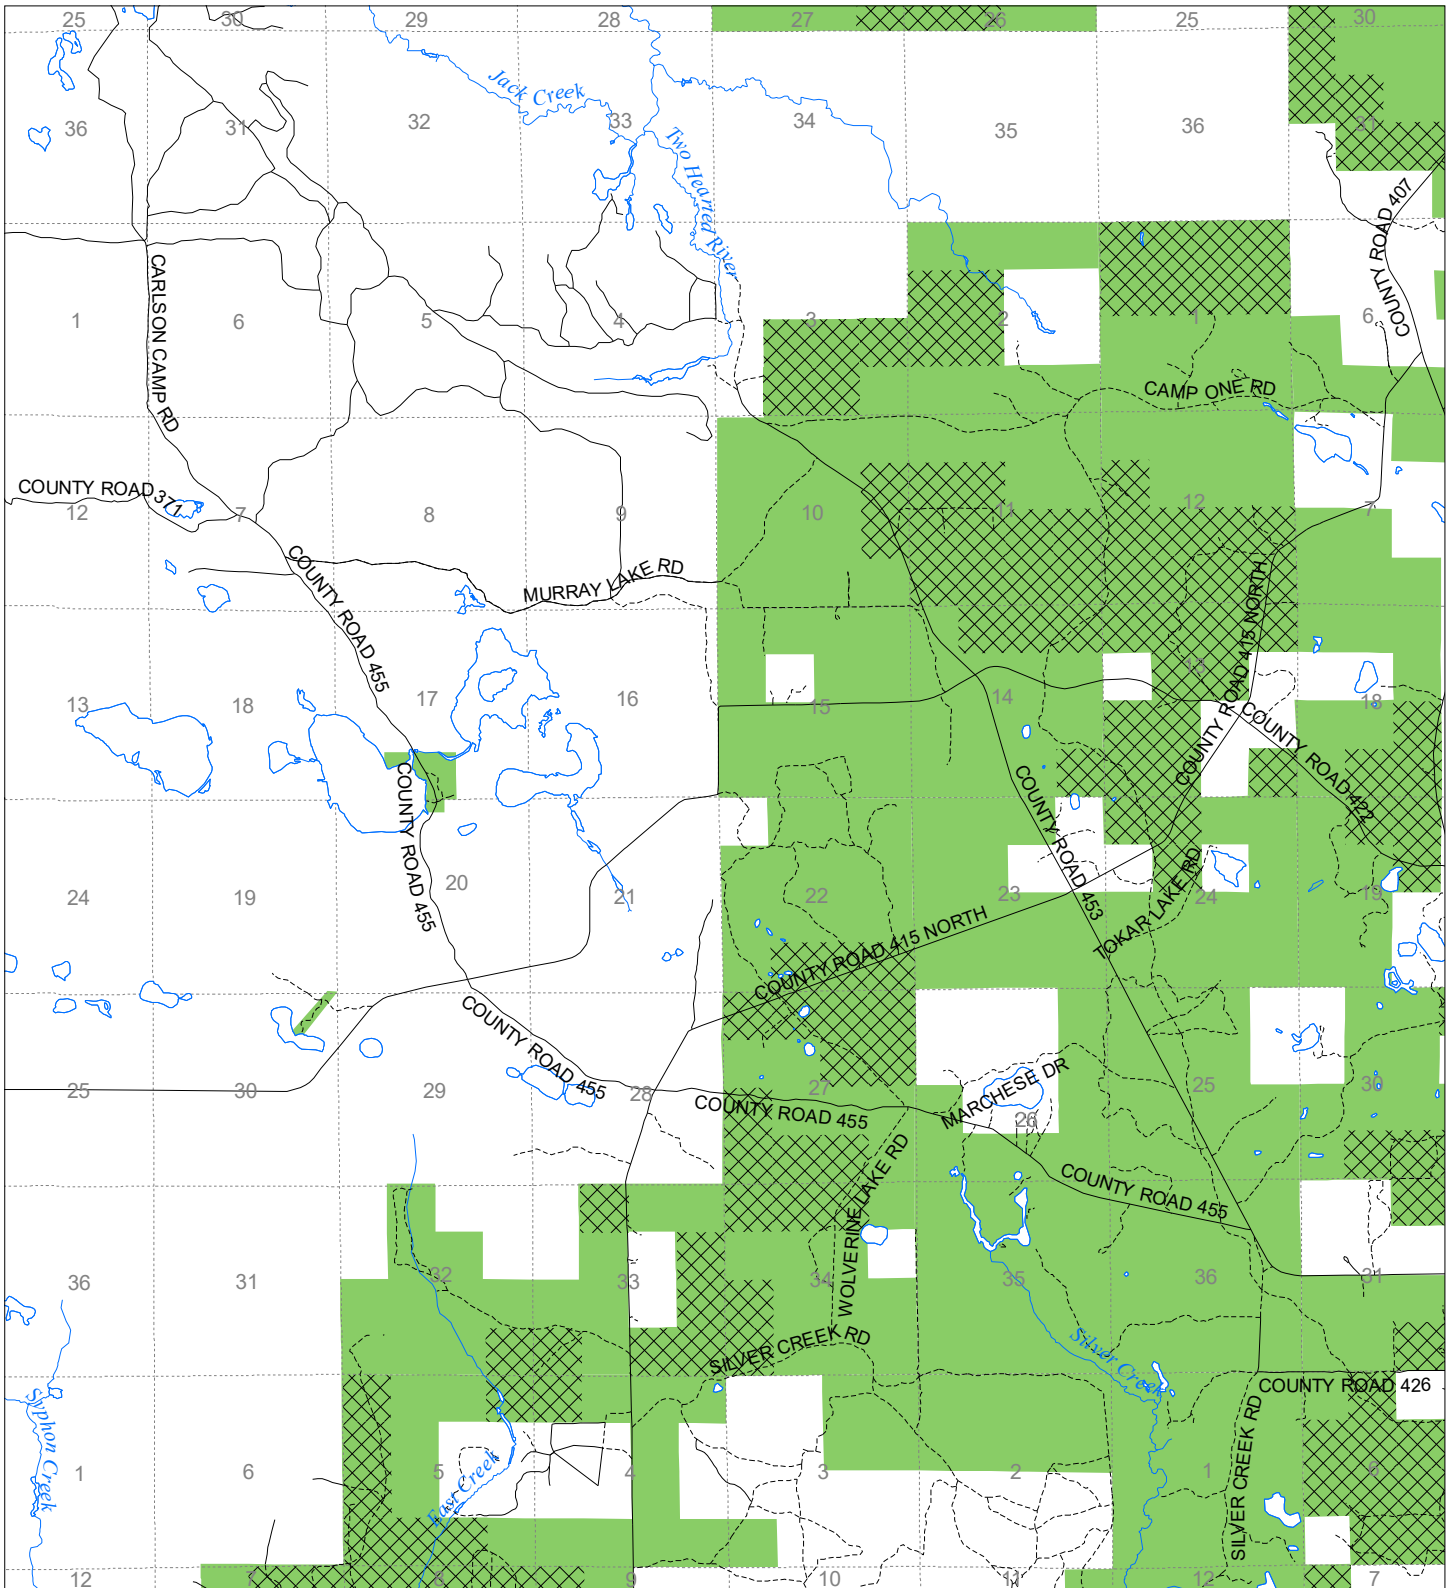

Fuelwood Collection Luce County T47N,R11W

- State land open to fuelwood collection
- State land closed to fuelwood collection

Effective: March 1, 2021