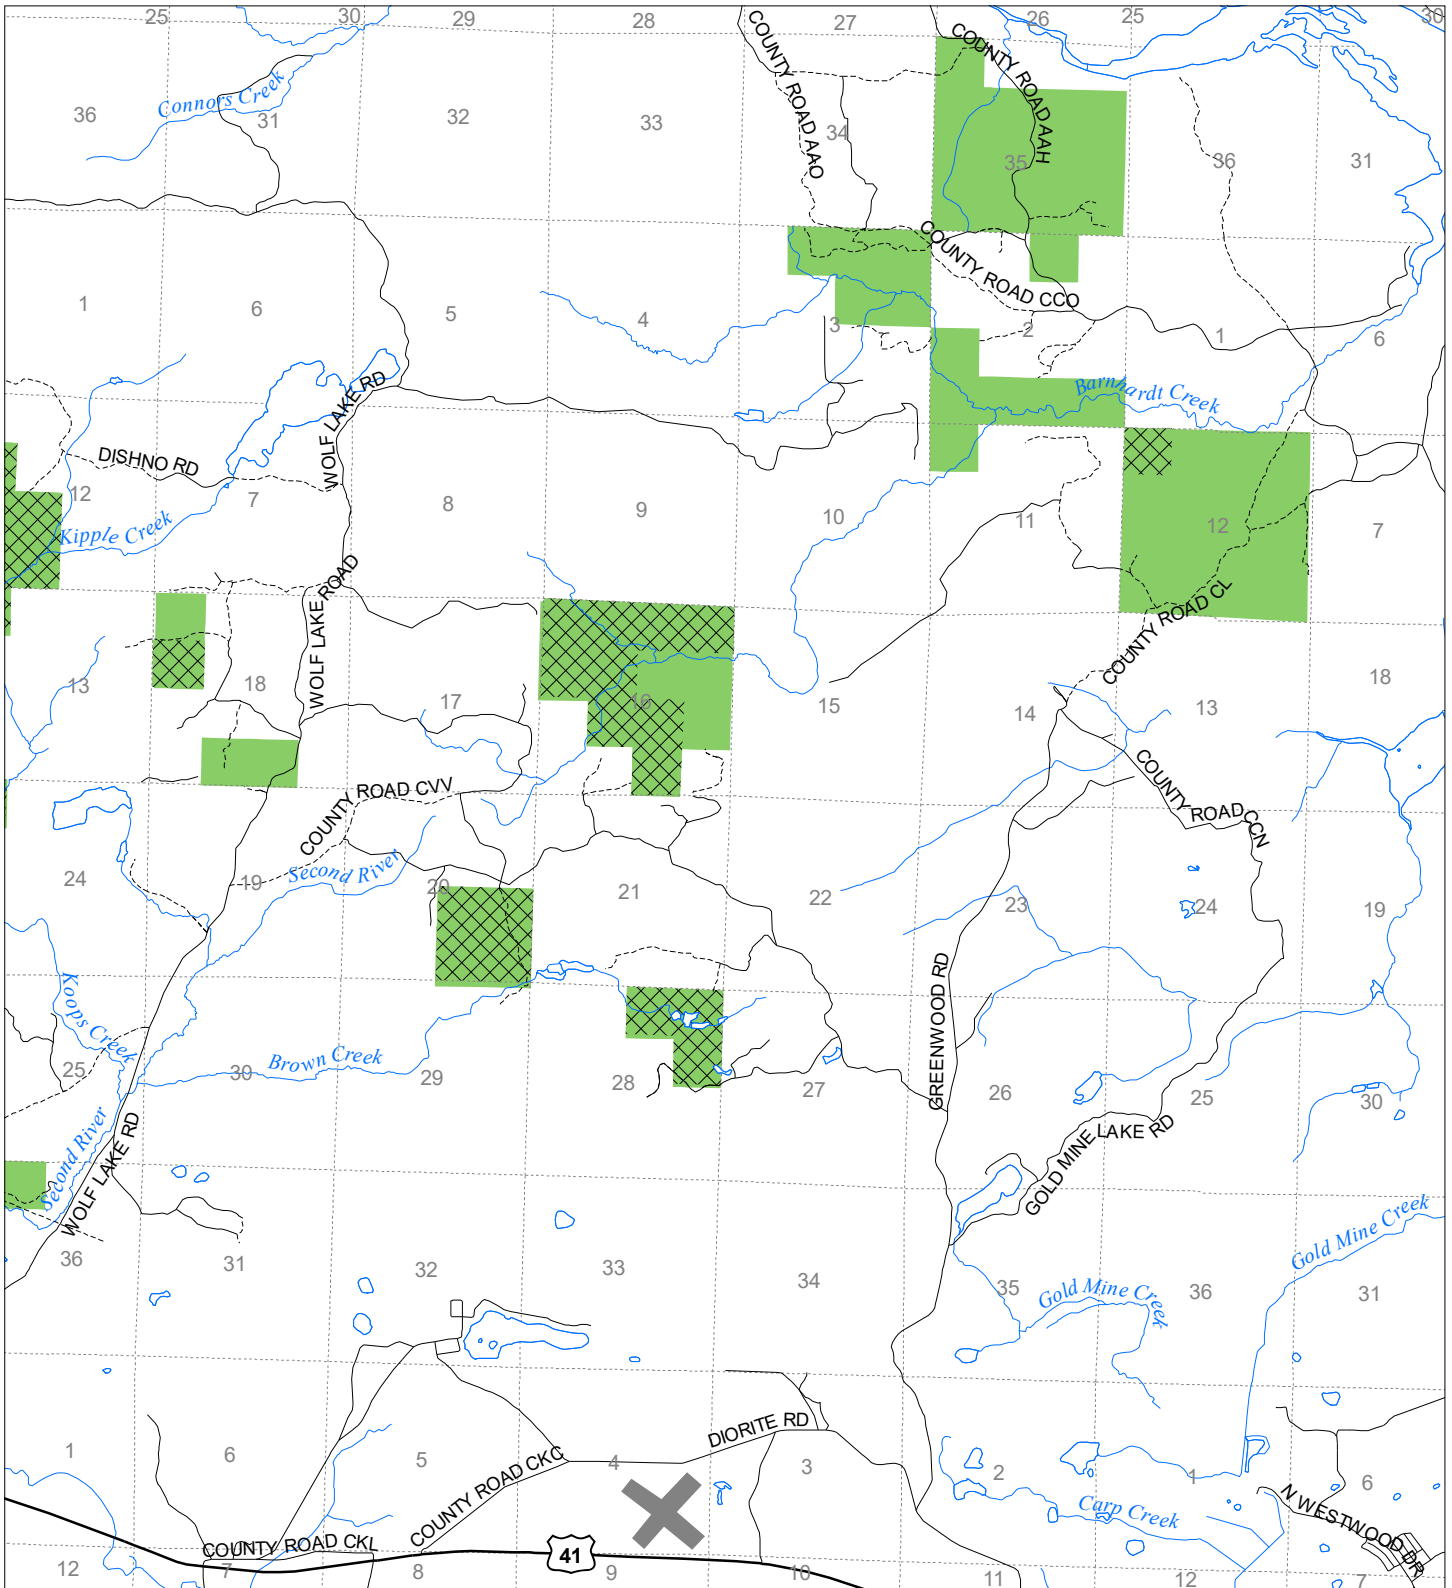

Fuelwood Collection
Marquette County
T48N,R28W

- State land open to fuelwood collection
- State land closed to fuelwood collection

Effective: March 1, 2021

0 0.5 1 Miles

02/02/2021