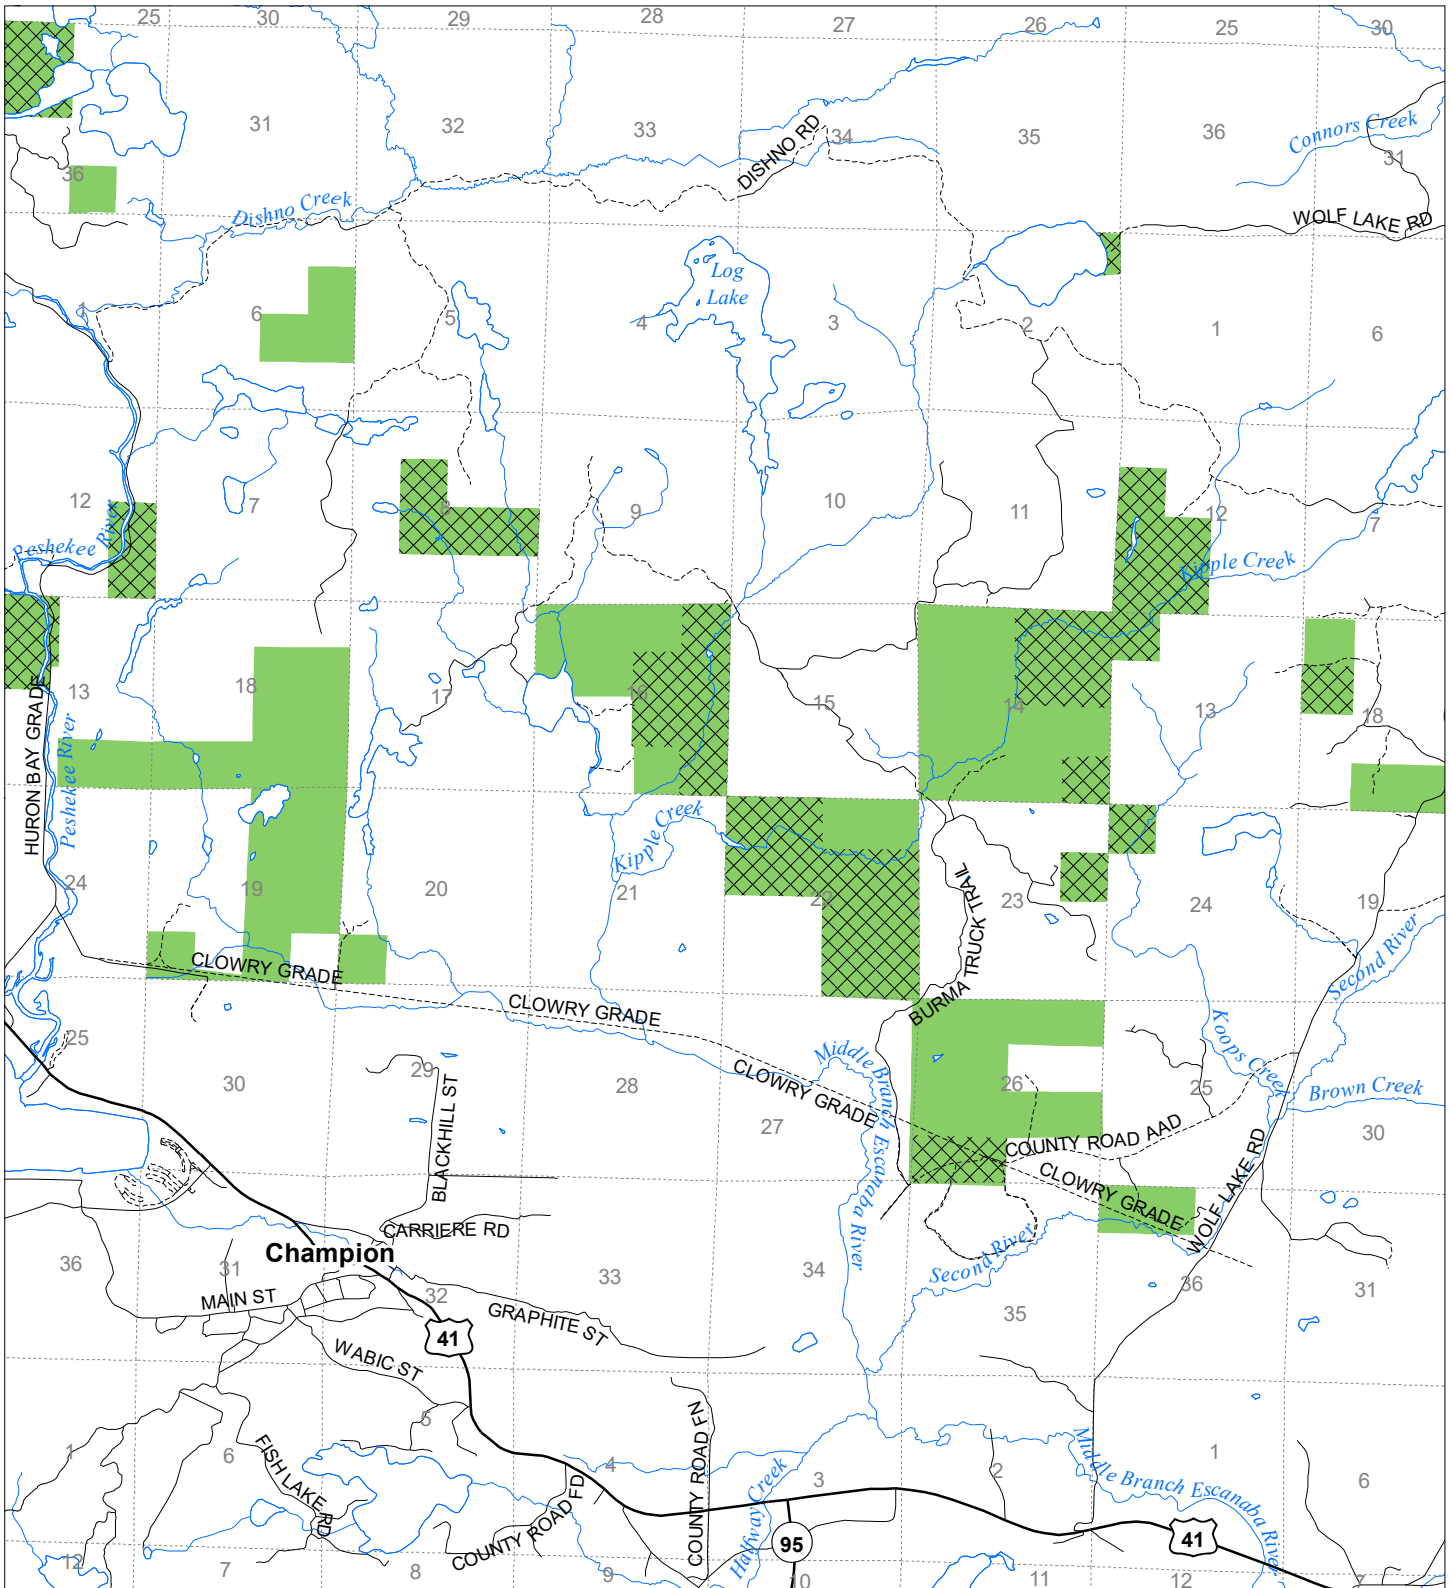

Fuelwood Collection
 Marquette County
T48N,R29W

- State land open to fuelwood collection
- State land closed to fuelwood collection

Effective: March 1, 2021

N
 0 Miles 1
 0.5

02/02/2021