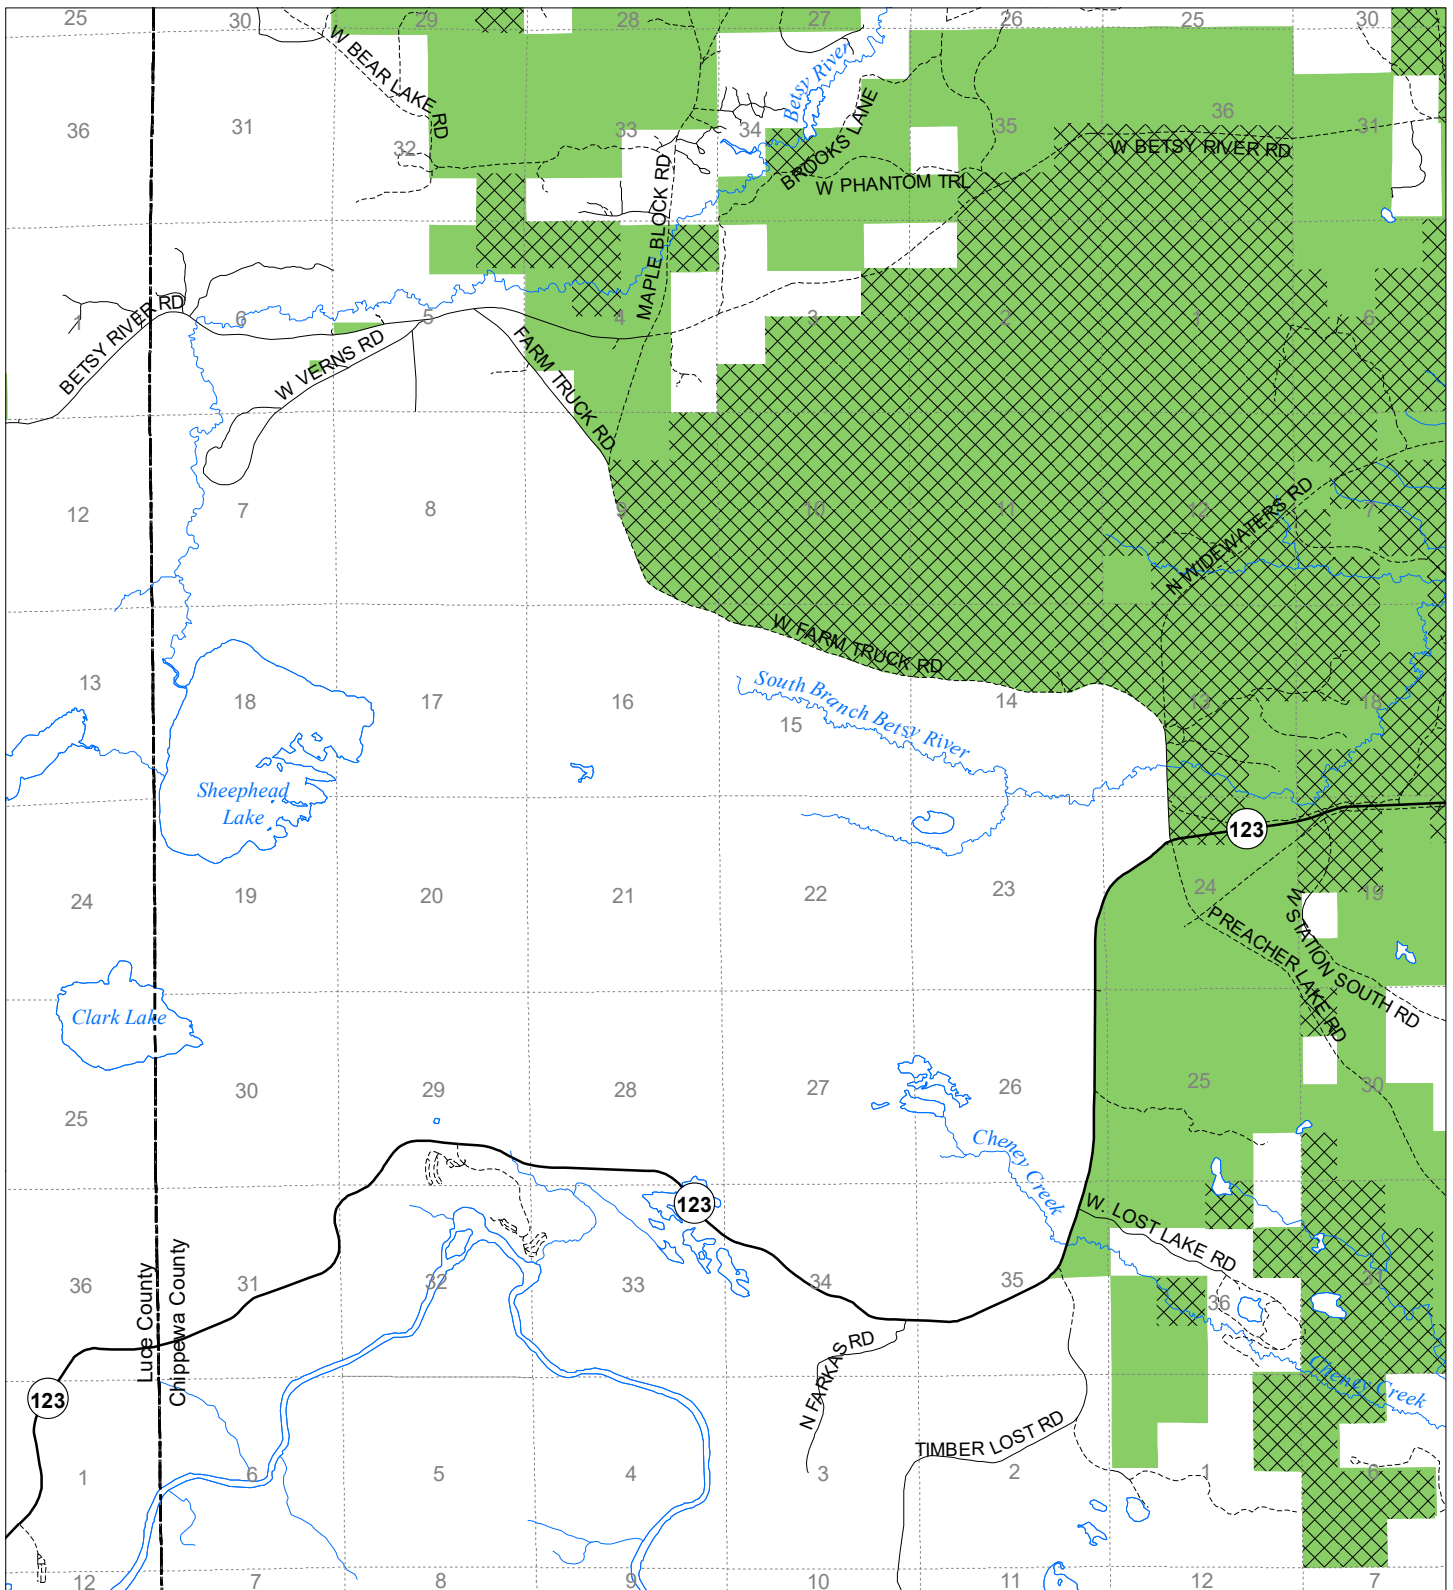

Fuelwood Collection
Chippewa County
T49N,R07W

■ State land open to fuelwood collection
▨ State land closed to fuelwood collection
Effective: March 1, 2021

N
Miles
0 0.5 1
02/02/2021
