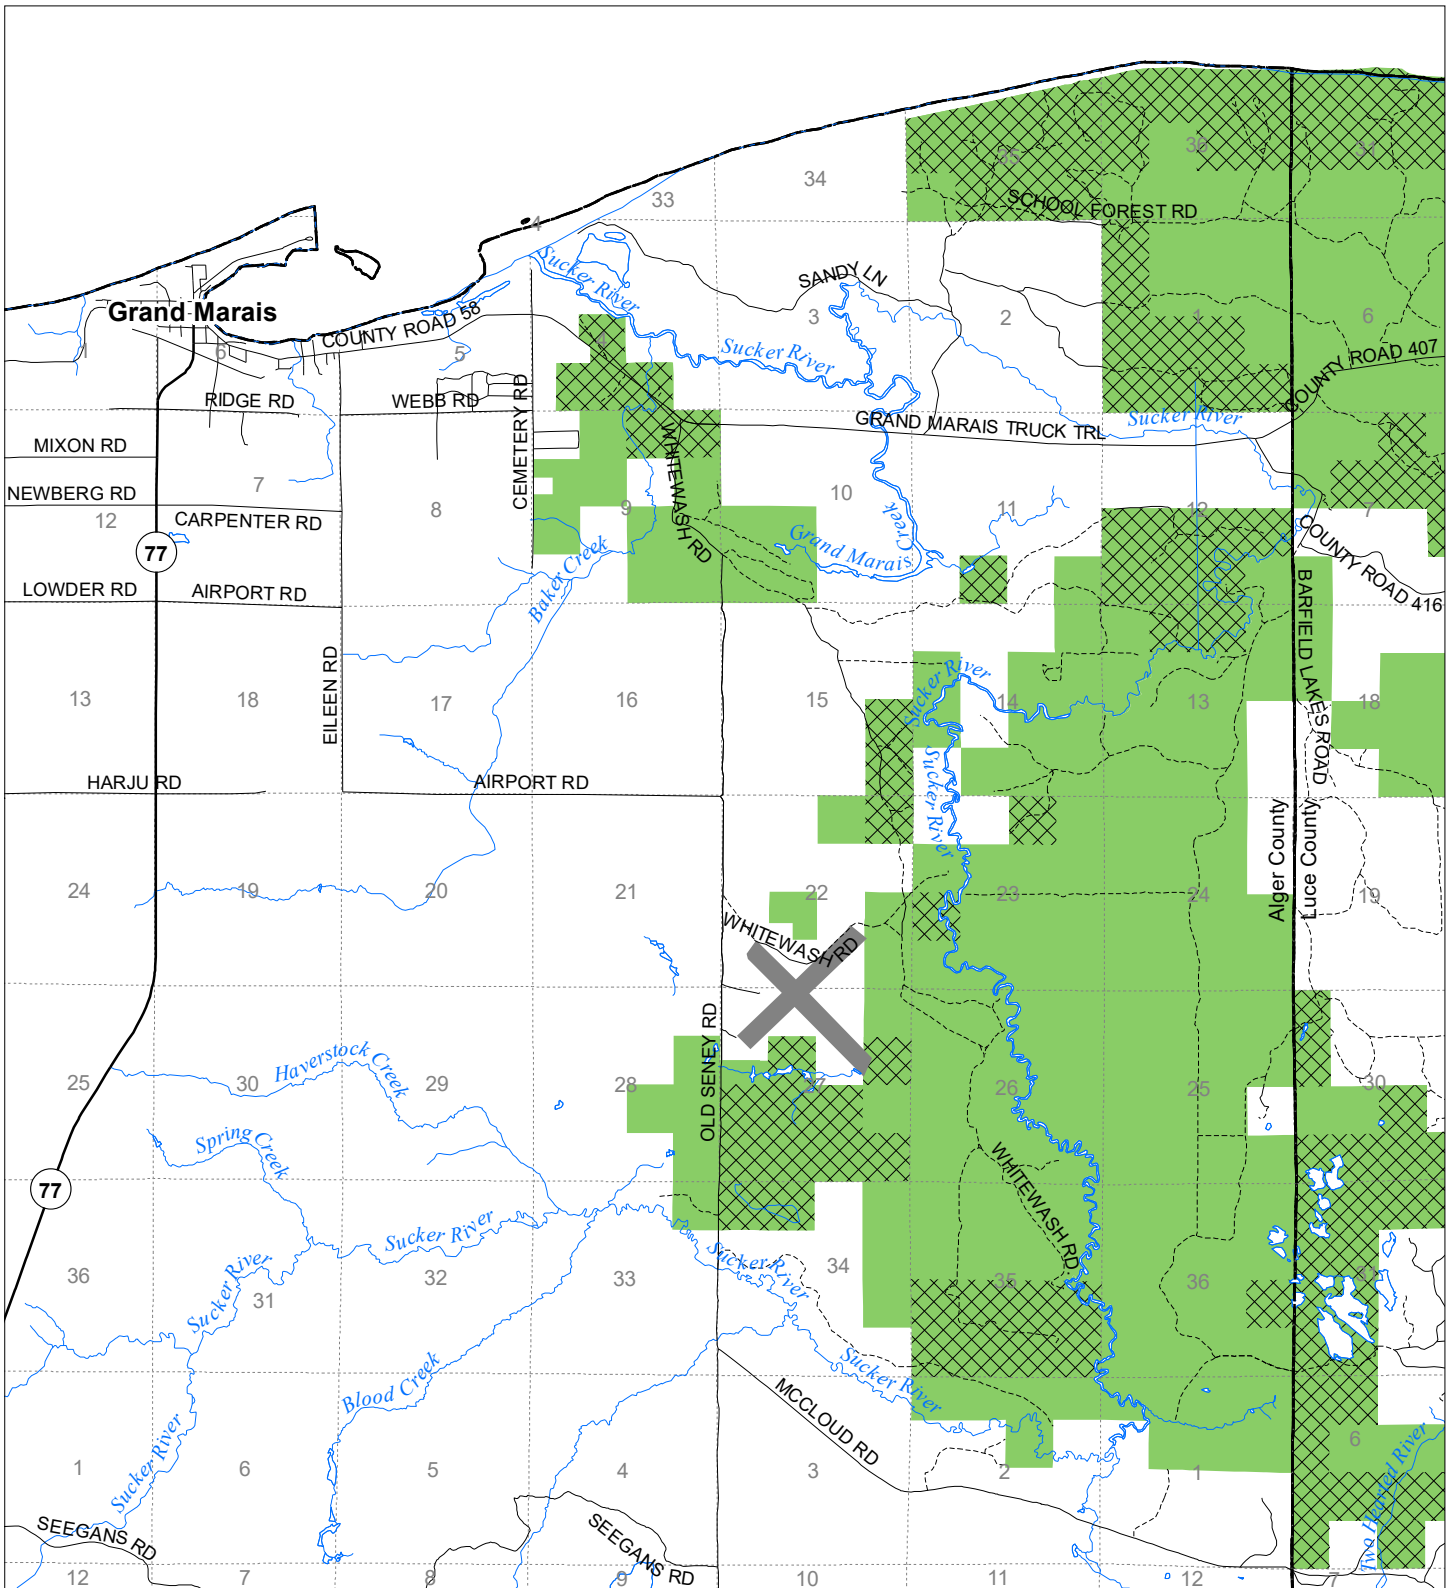

Fuelwood Collection Alger County T49N,R13W

State land open to fuelwood collection
 State land closed to fuelwood collection
 Effective: March 1, 2021