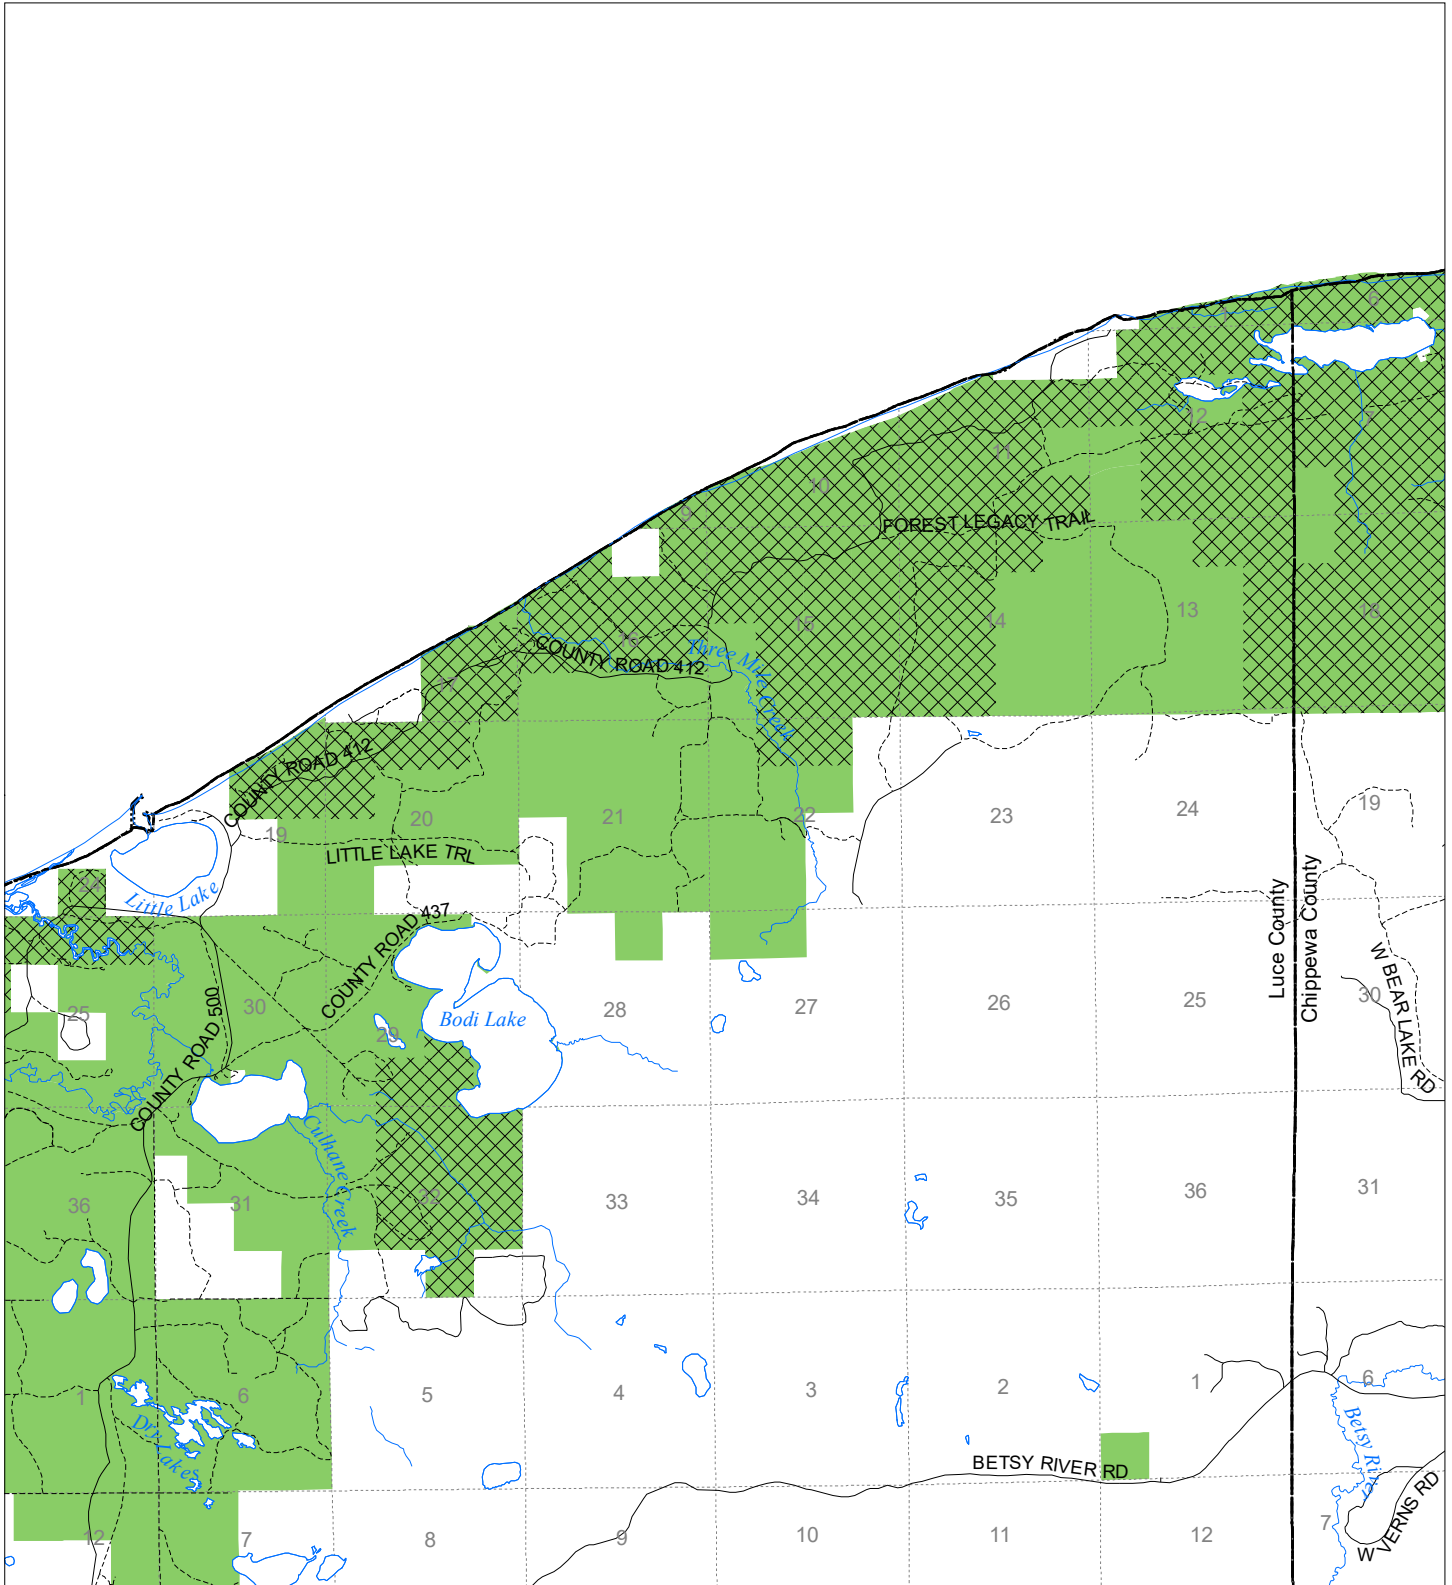

Fuelwood Collection
Luce County
T50N,R08W

■ State land open to fuelwood collection
■ State land closed to fuelwood collection
Effective: March 1, 2021

N
Miles
0 0.5 1
02/02/2021