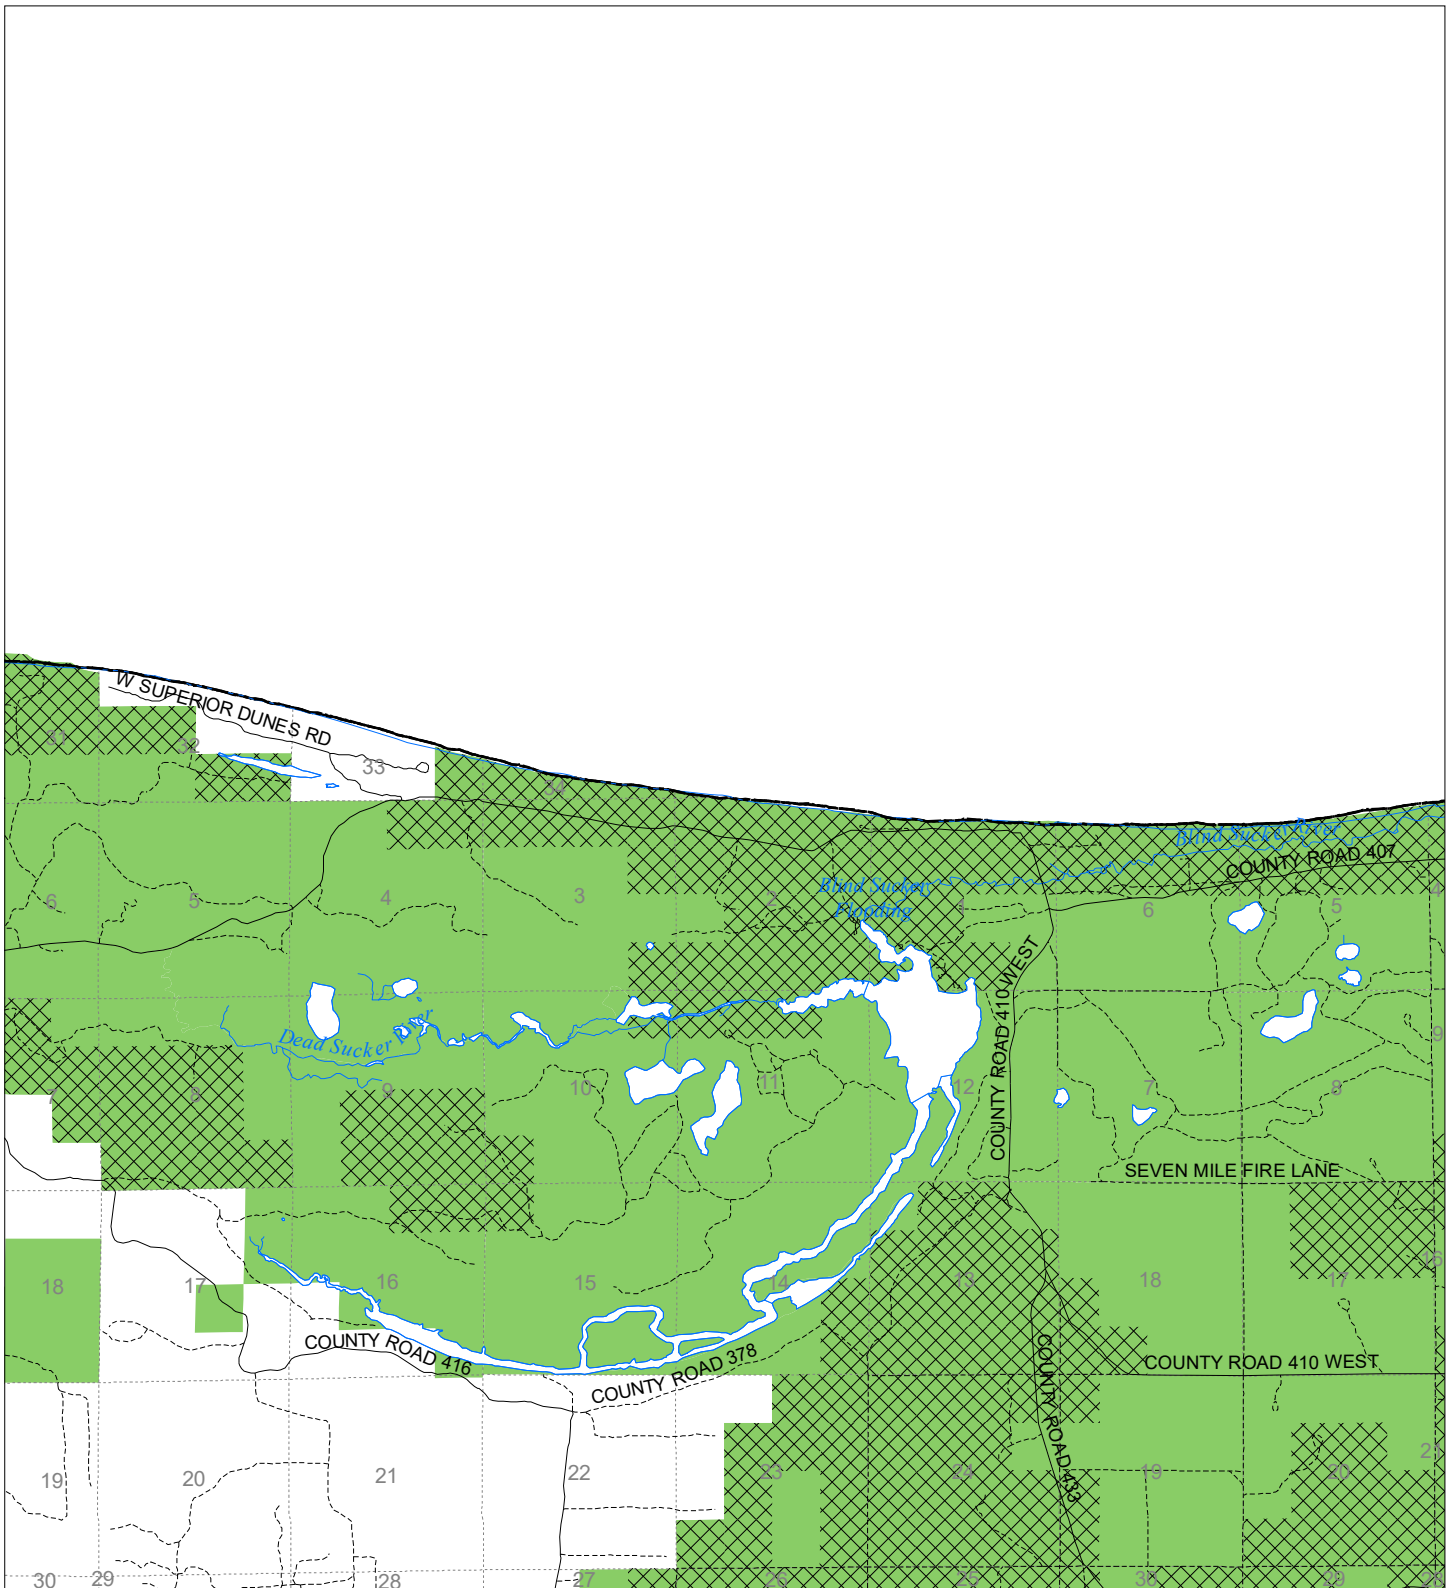

Fuelwood Collection
Luce County
T50N,R12W

- State land open to fuelwood collection
- State land closed to fuelwood collection

Effective: March 1, 2021