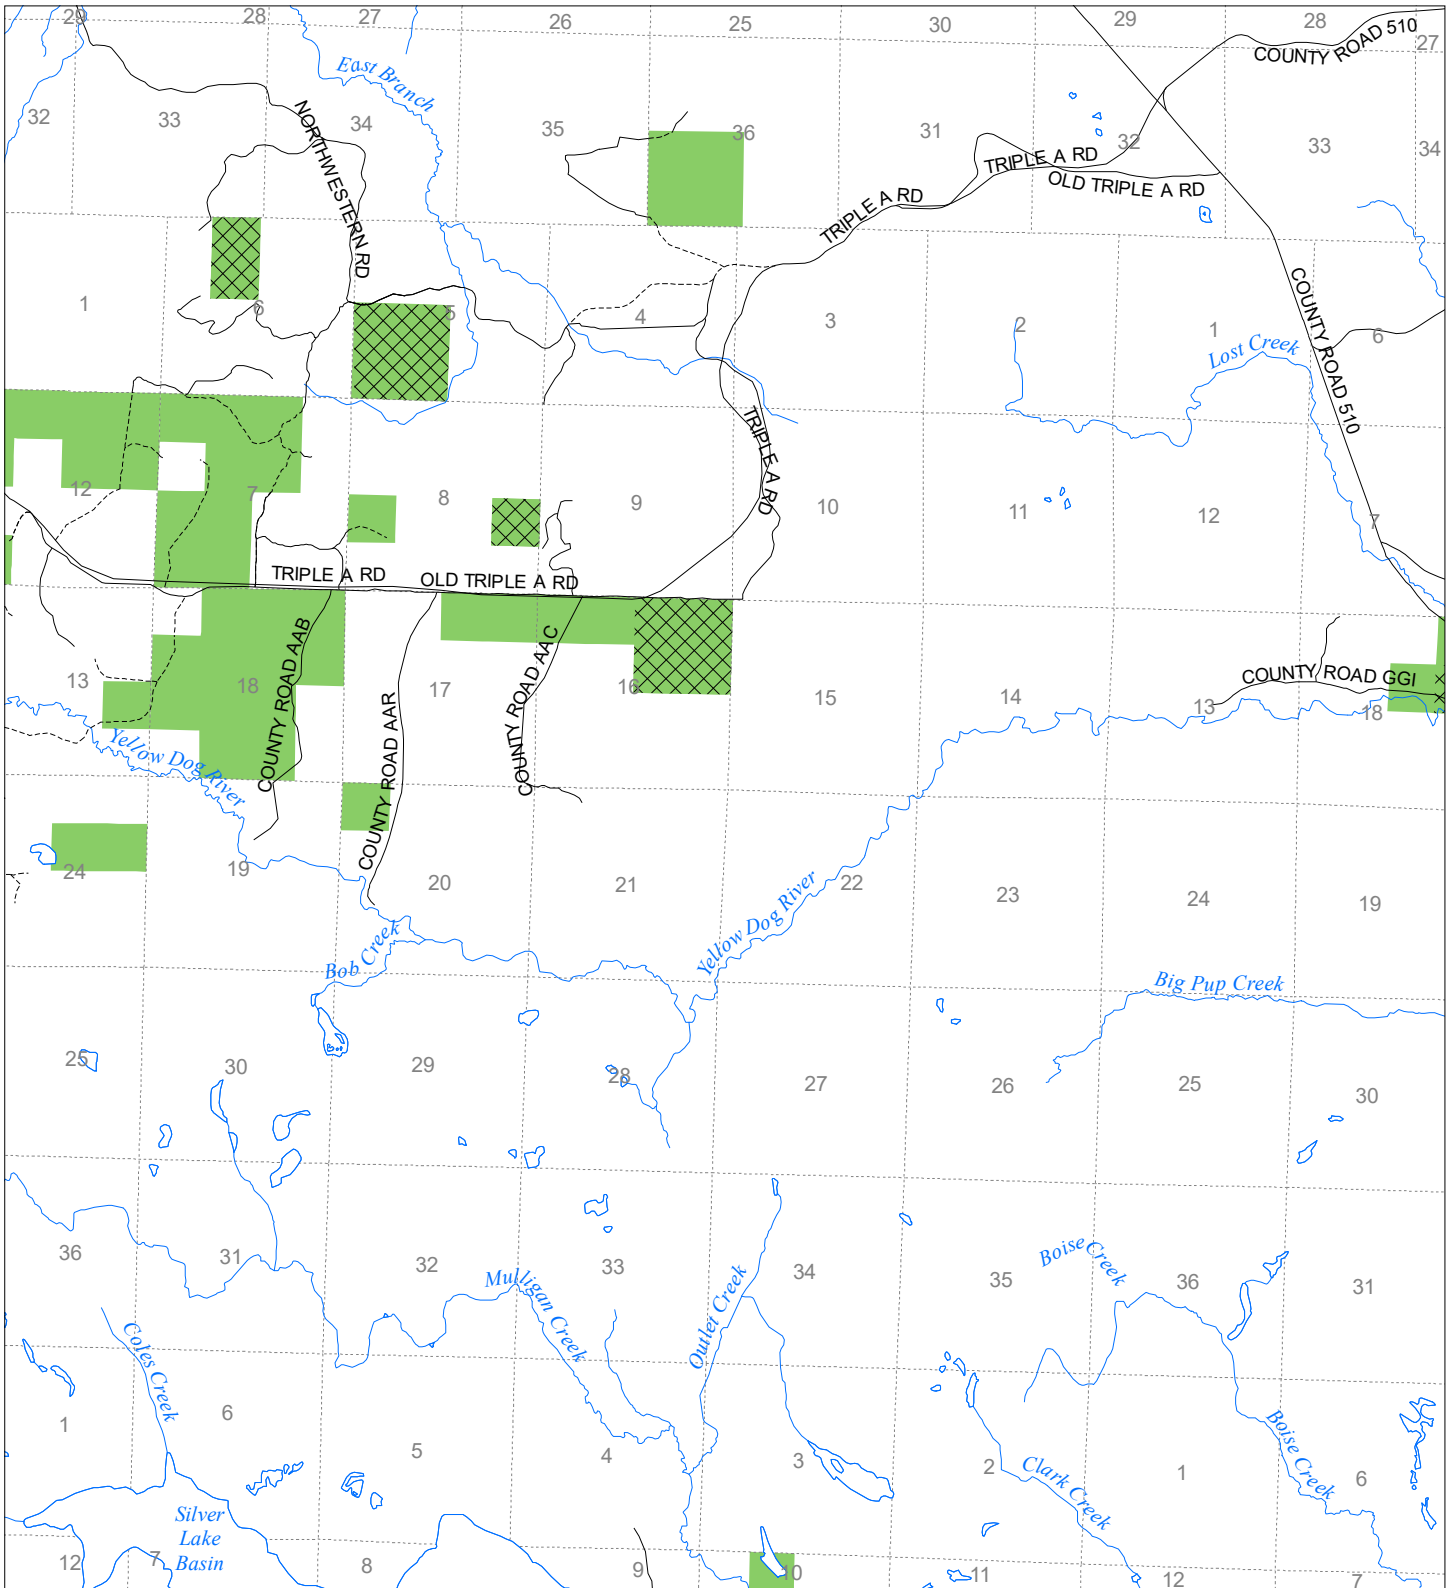

Fuelwood Collection  
Marquette County  
**T50N,R28W**

- State land open to fuelwood collection
- State land closed to fuelwood collection

Effective: March 1, 2021

0 0.5 1 Miles

02/02/2021