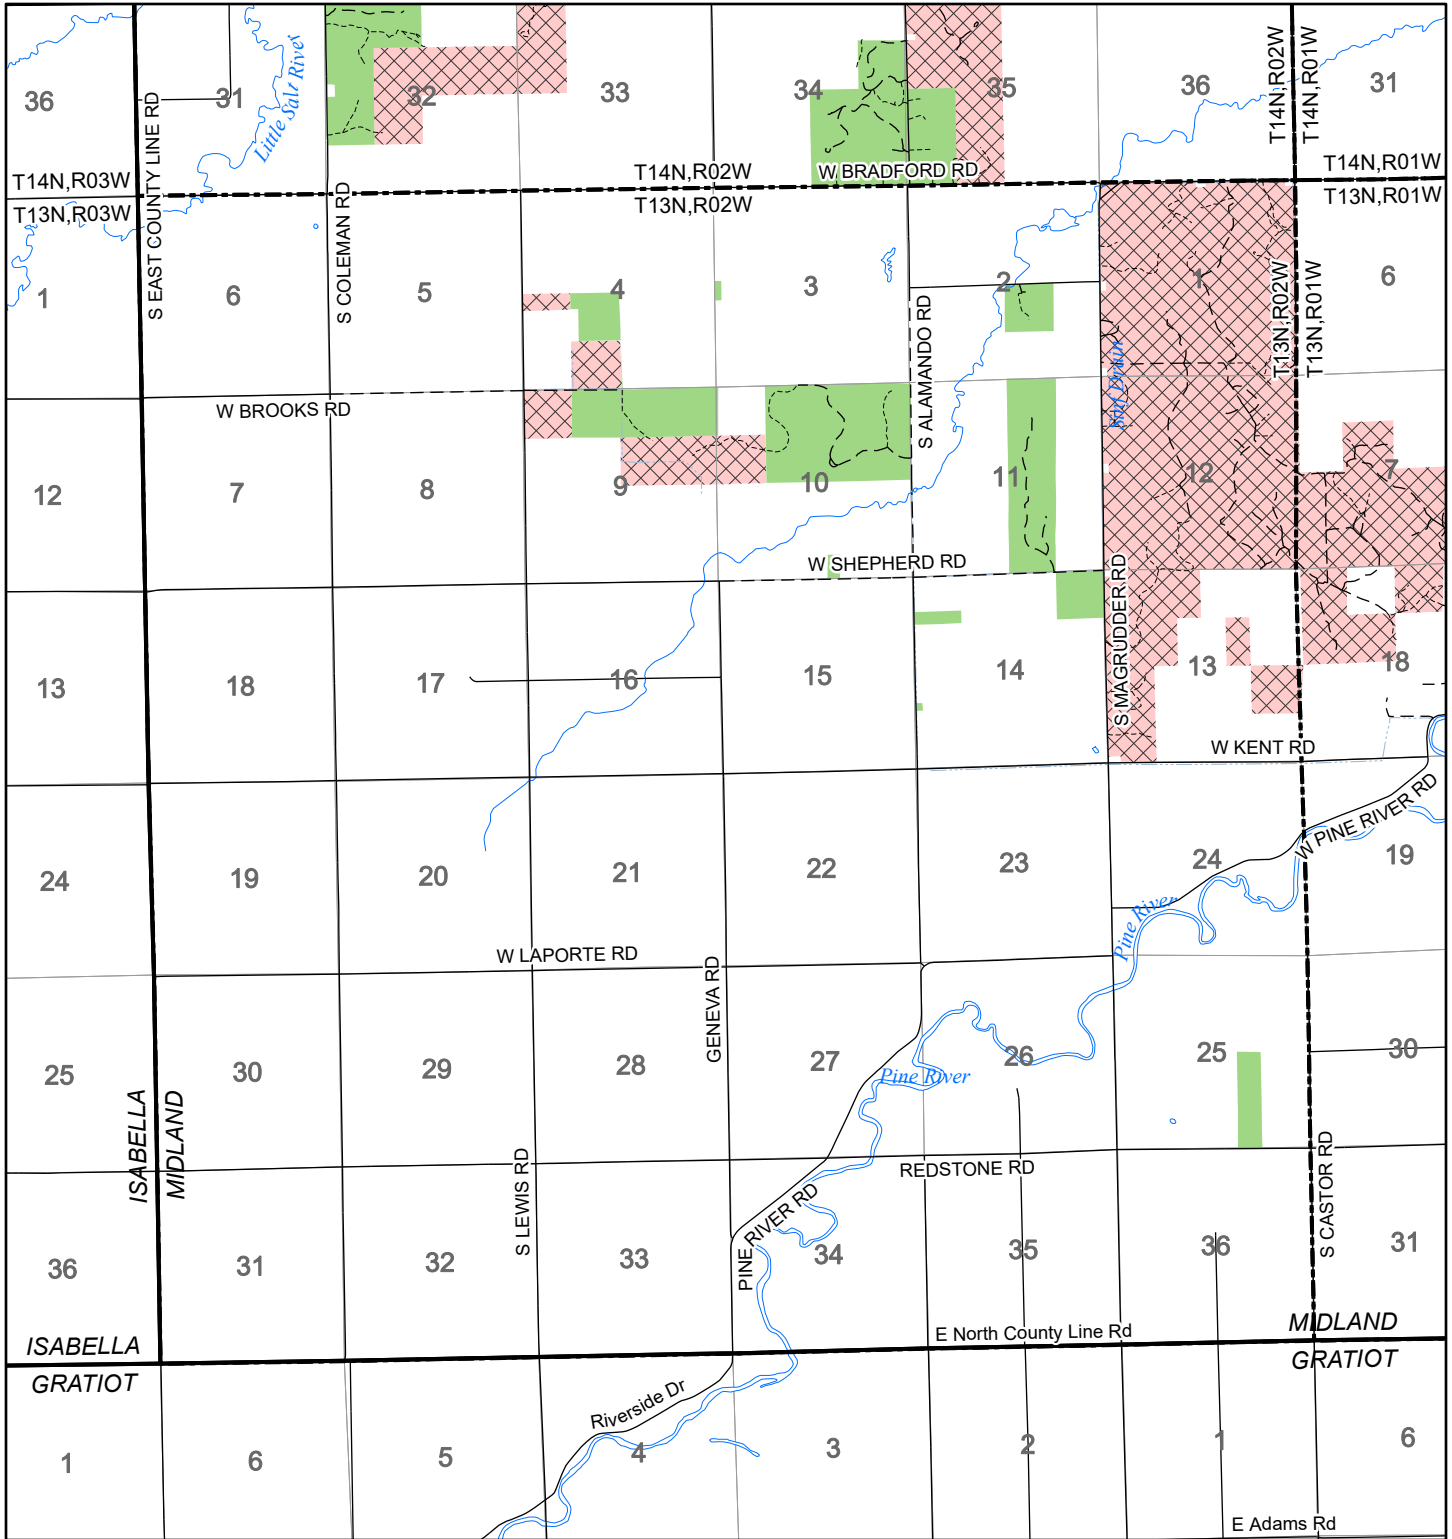

2022 Fuelwood Collection Map

T13N,R02W

MIDLAND CO.

- Open to Fuelwood Collection
- Open (Recently Closed Timber Sale)
- State land closed to fuelwood collection
- Snowmobile trail

Effective: April 1, 2022