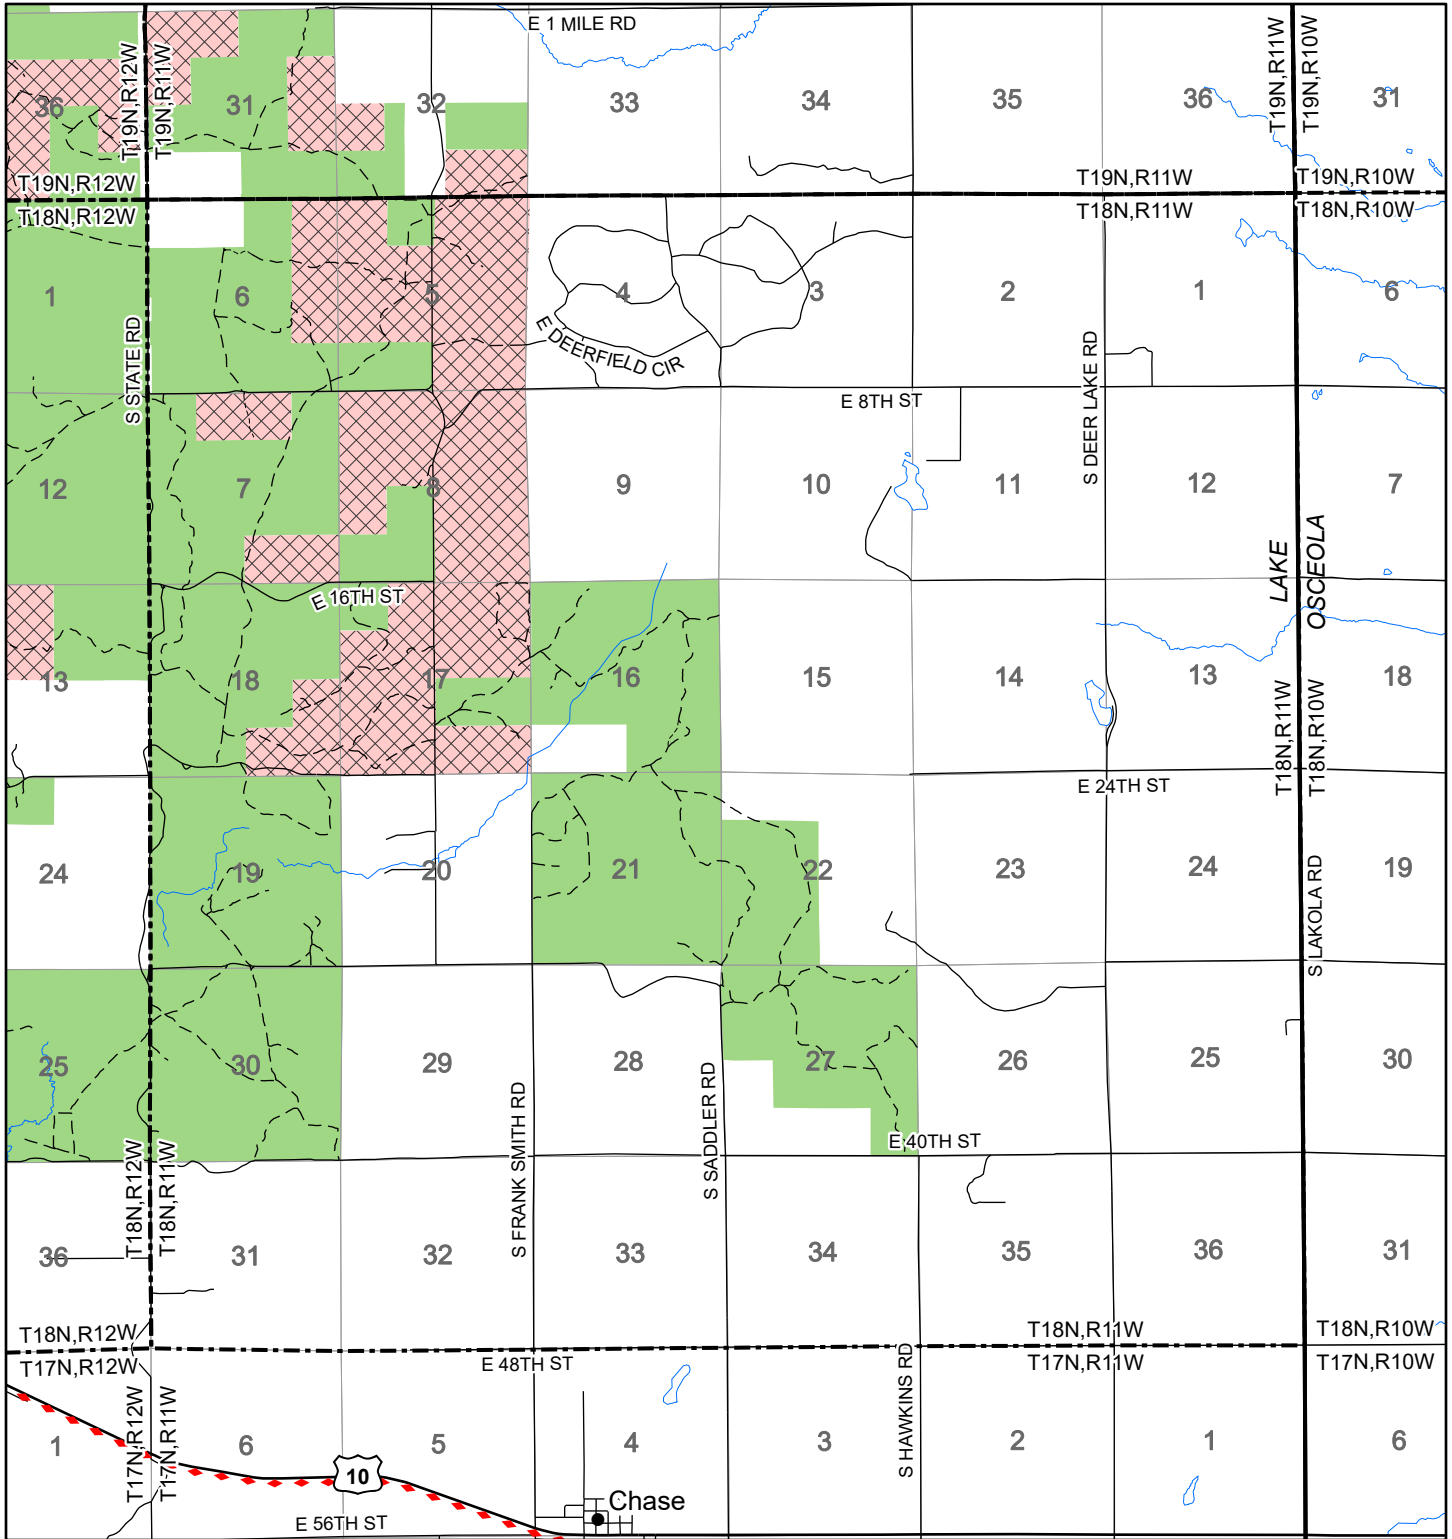

2022 Fuelwood Collection Map

T18N,R11W

LAKE CO.

- Open to Fuelwood Collection
- Open (Recently Closed Timber Sale)
- State land closed to fuelwood collection
- Snowmobile trail

Effective: April 1, 2022