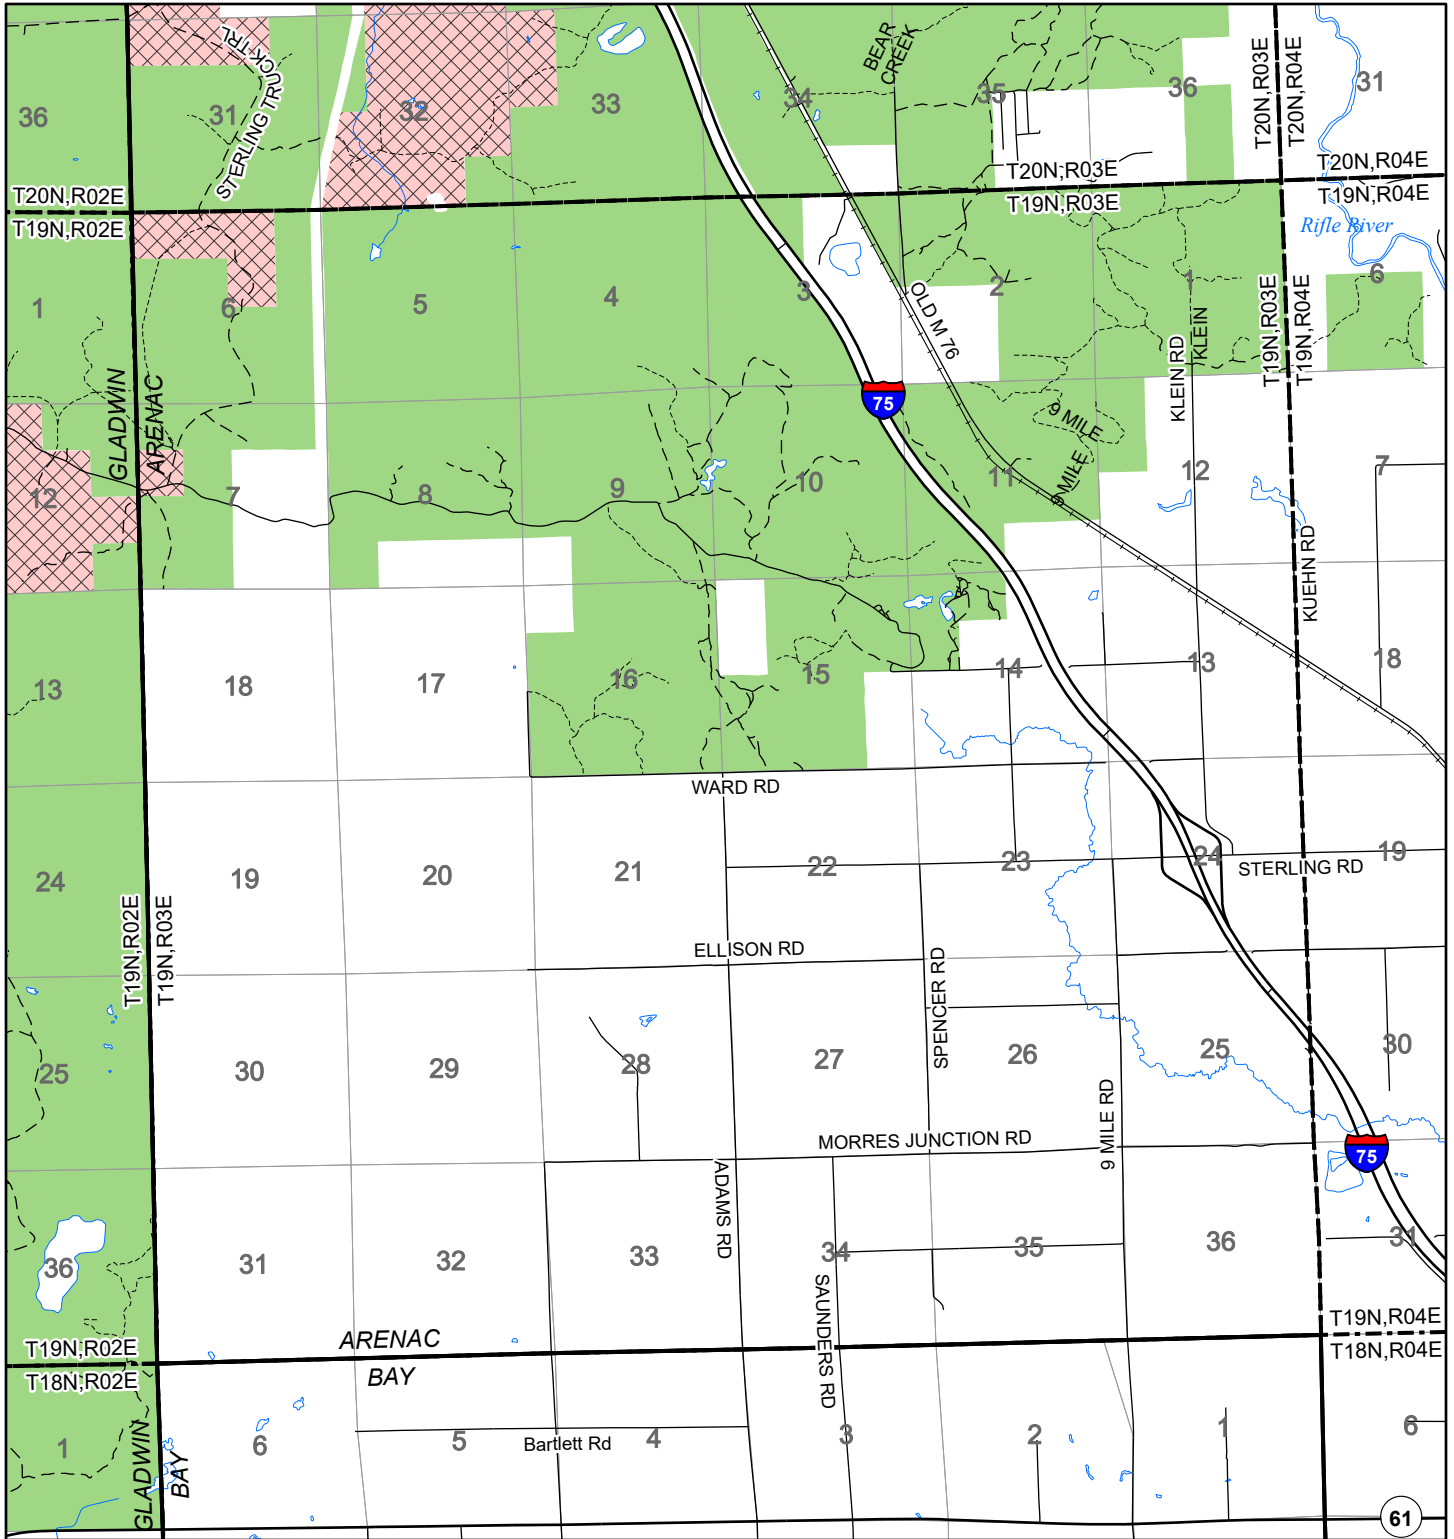

2022 Fuelwood Collection Map

T19N,R03E

ARENAC CO.

- Open to Fuelwood Collection
- Open (Recently Closed Timber Sale)
- State land closed to fuelwood collection
- Snowmobile trail

Effective: April 1, 2022