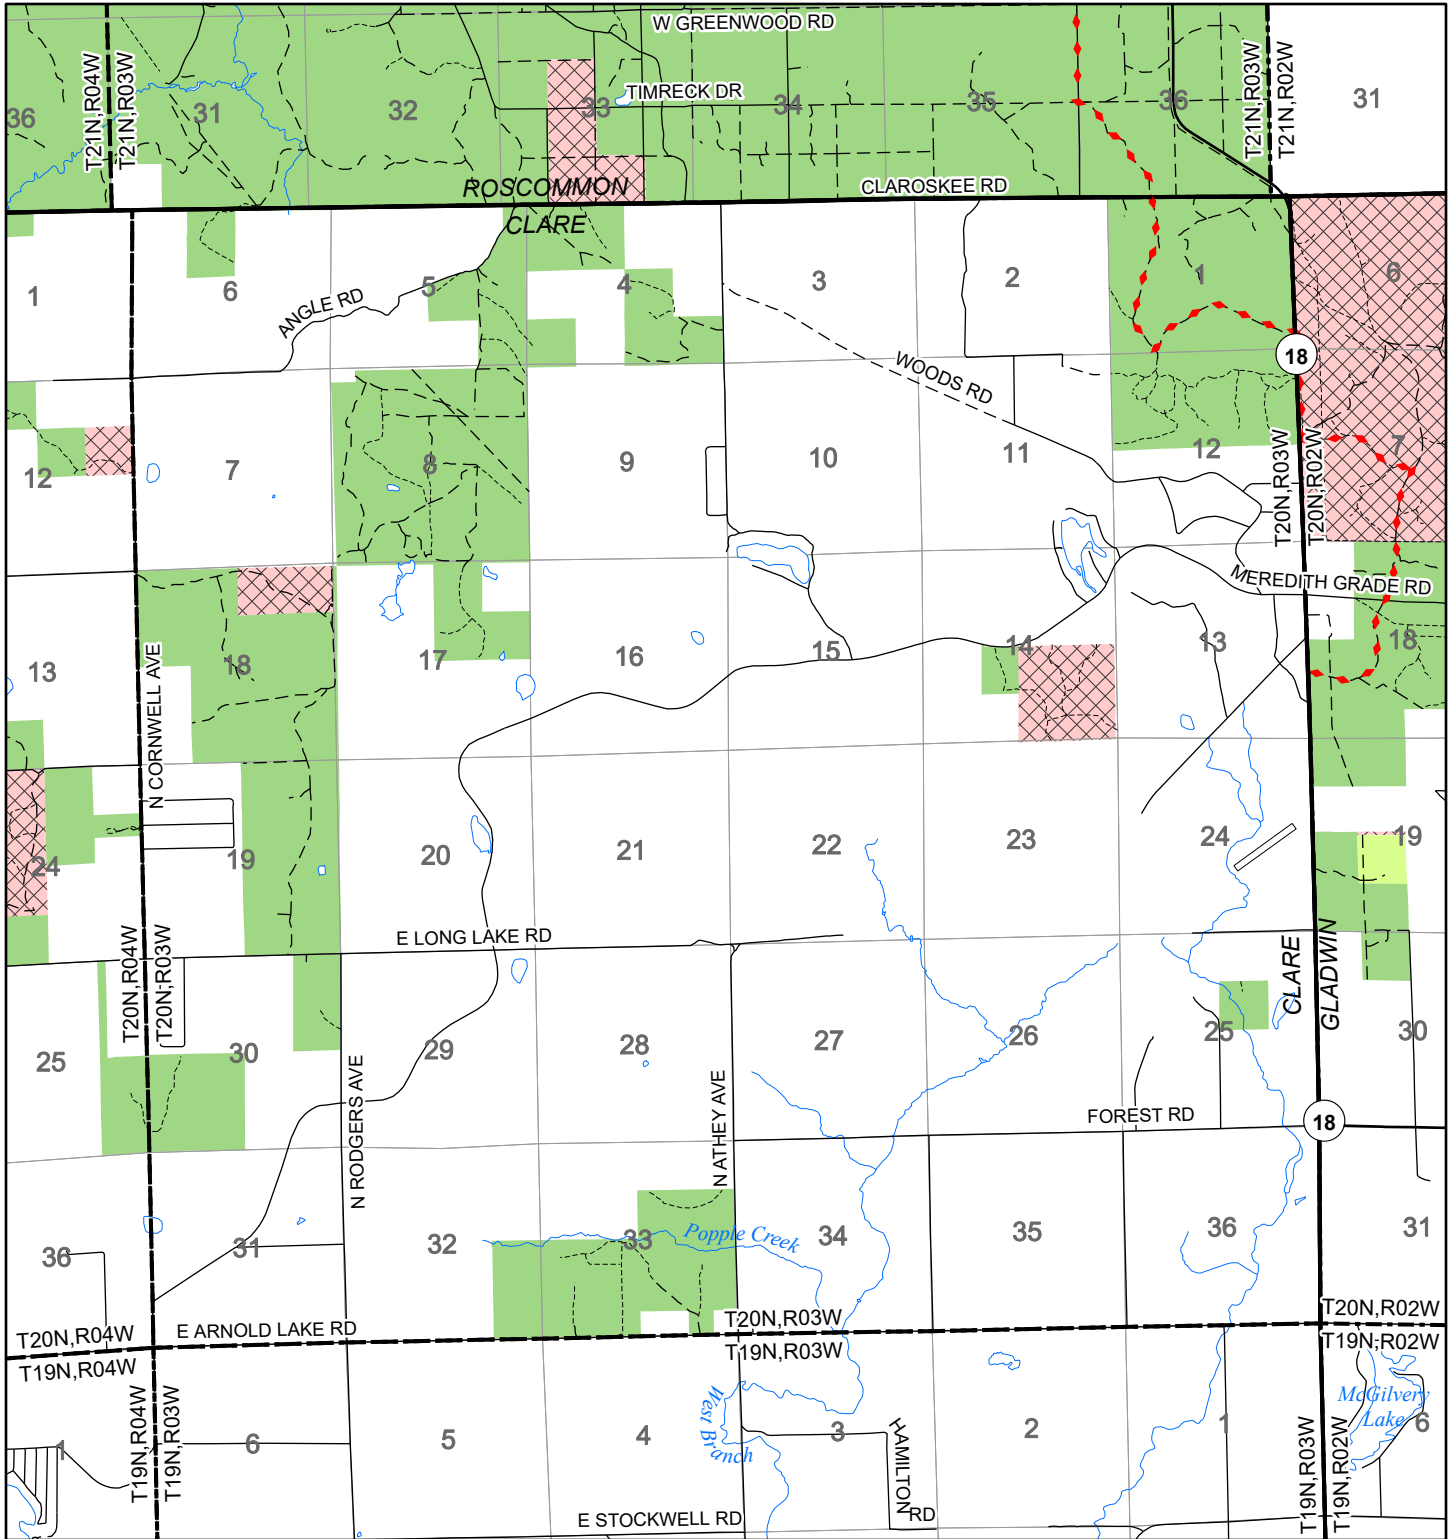

2022 Fuelwood Collection Map

T20N,R03W

CLARE CO.

- Open to Fuelwood Collection
- Open (Recently Closed Timber Sale)
- State land closed to fuelwood collection
- Snowmobile trail

Effective: April 1, 2022