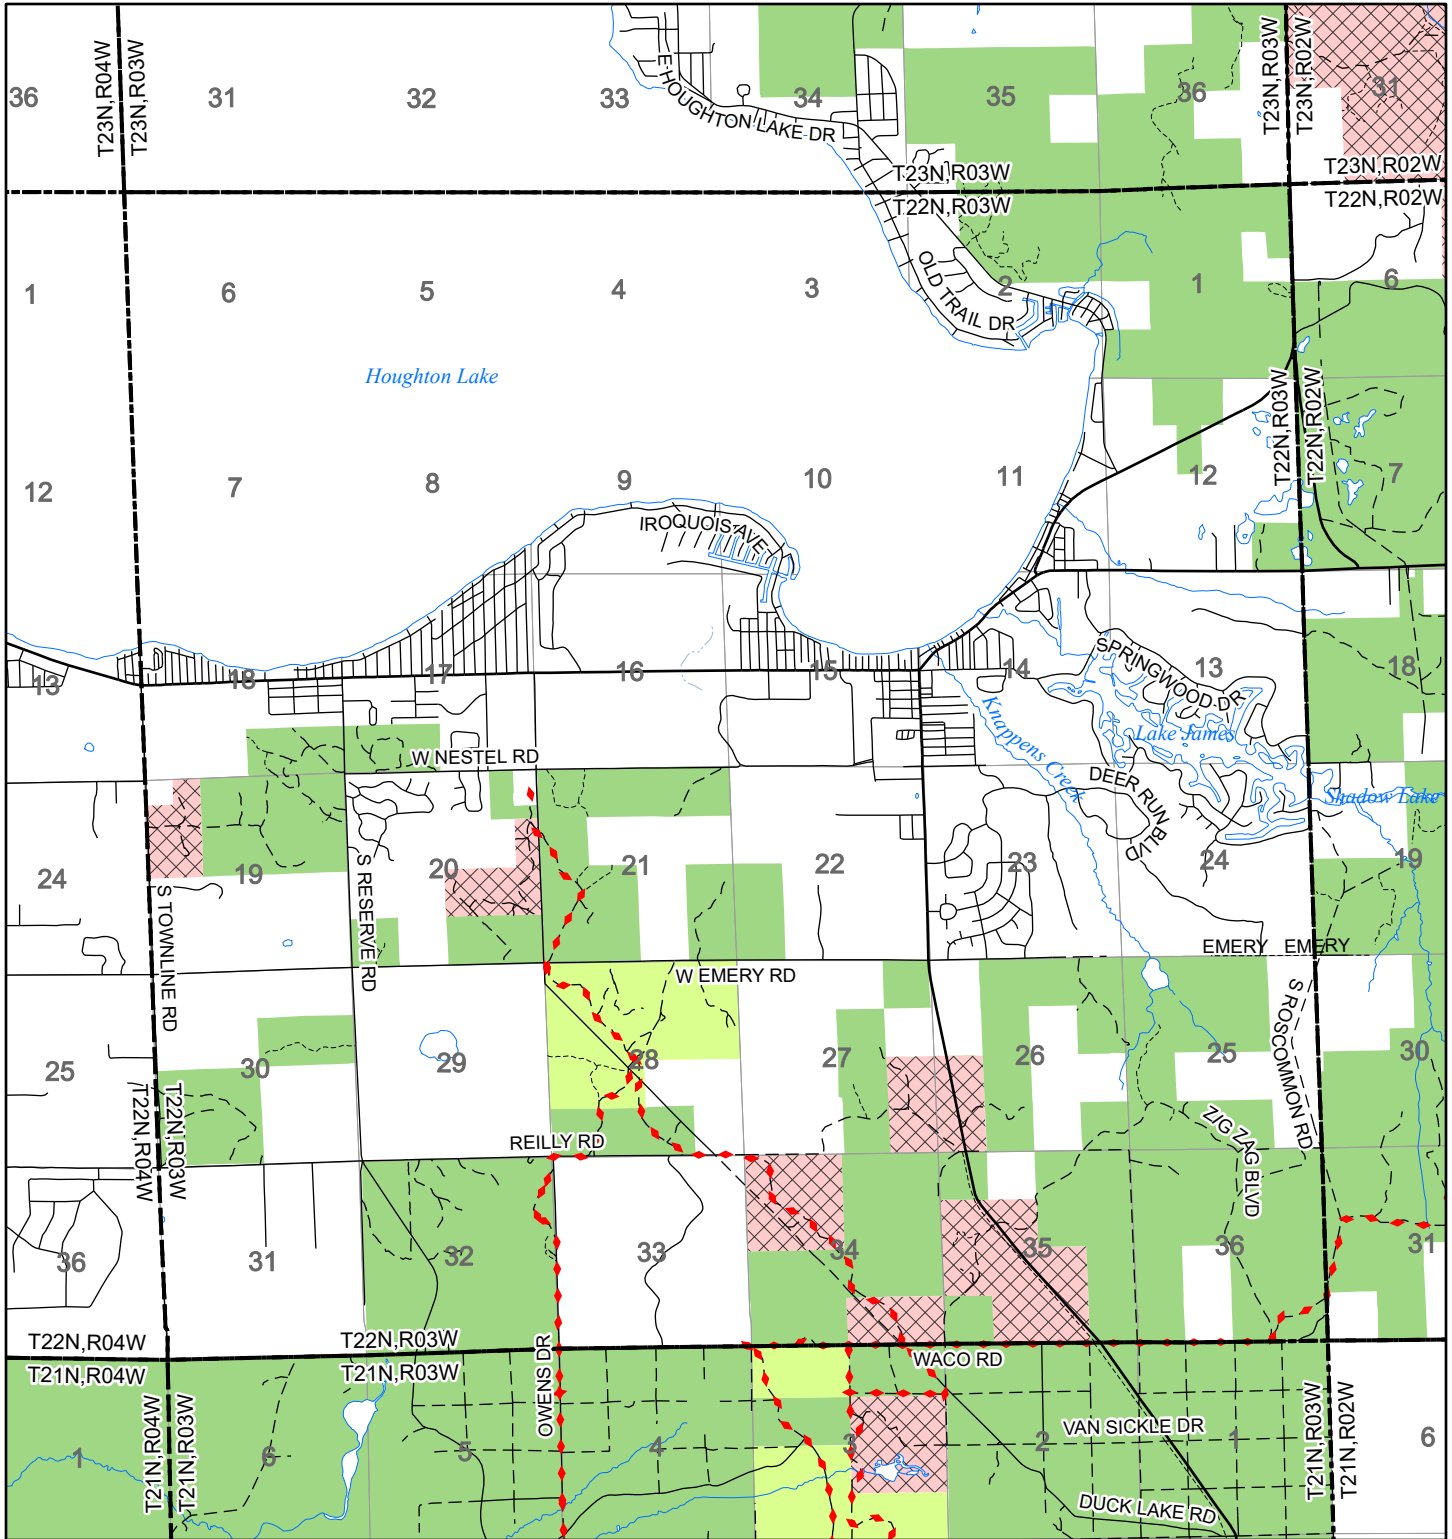

2022 Fuelwood Collection Map

T22N,R03W

ROSCOMMON CO.

- Open to Fuelwood Collection
- Open (Recently Closed Timber Sale)
- State land closed to fuelwood collection
- Snowmobile trail

Effective: April 1, 2022