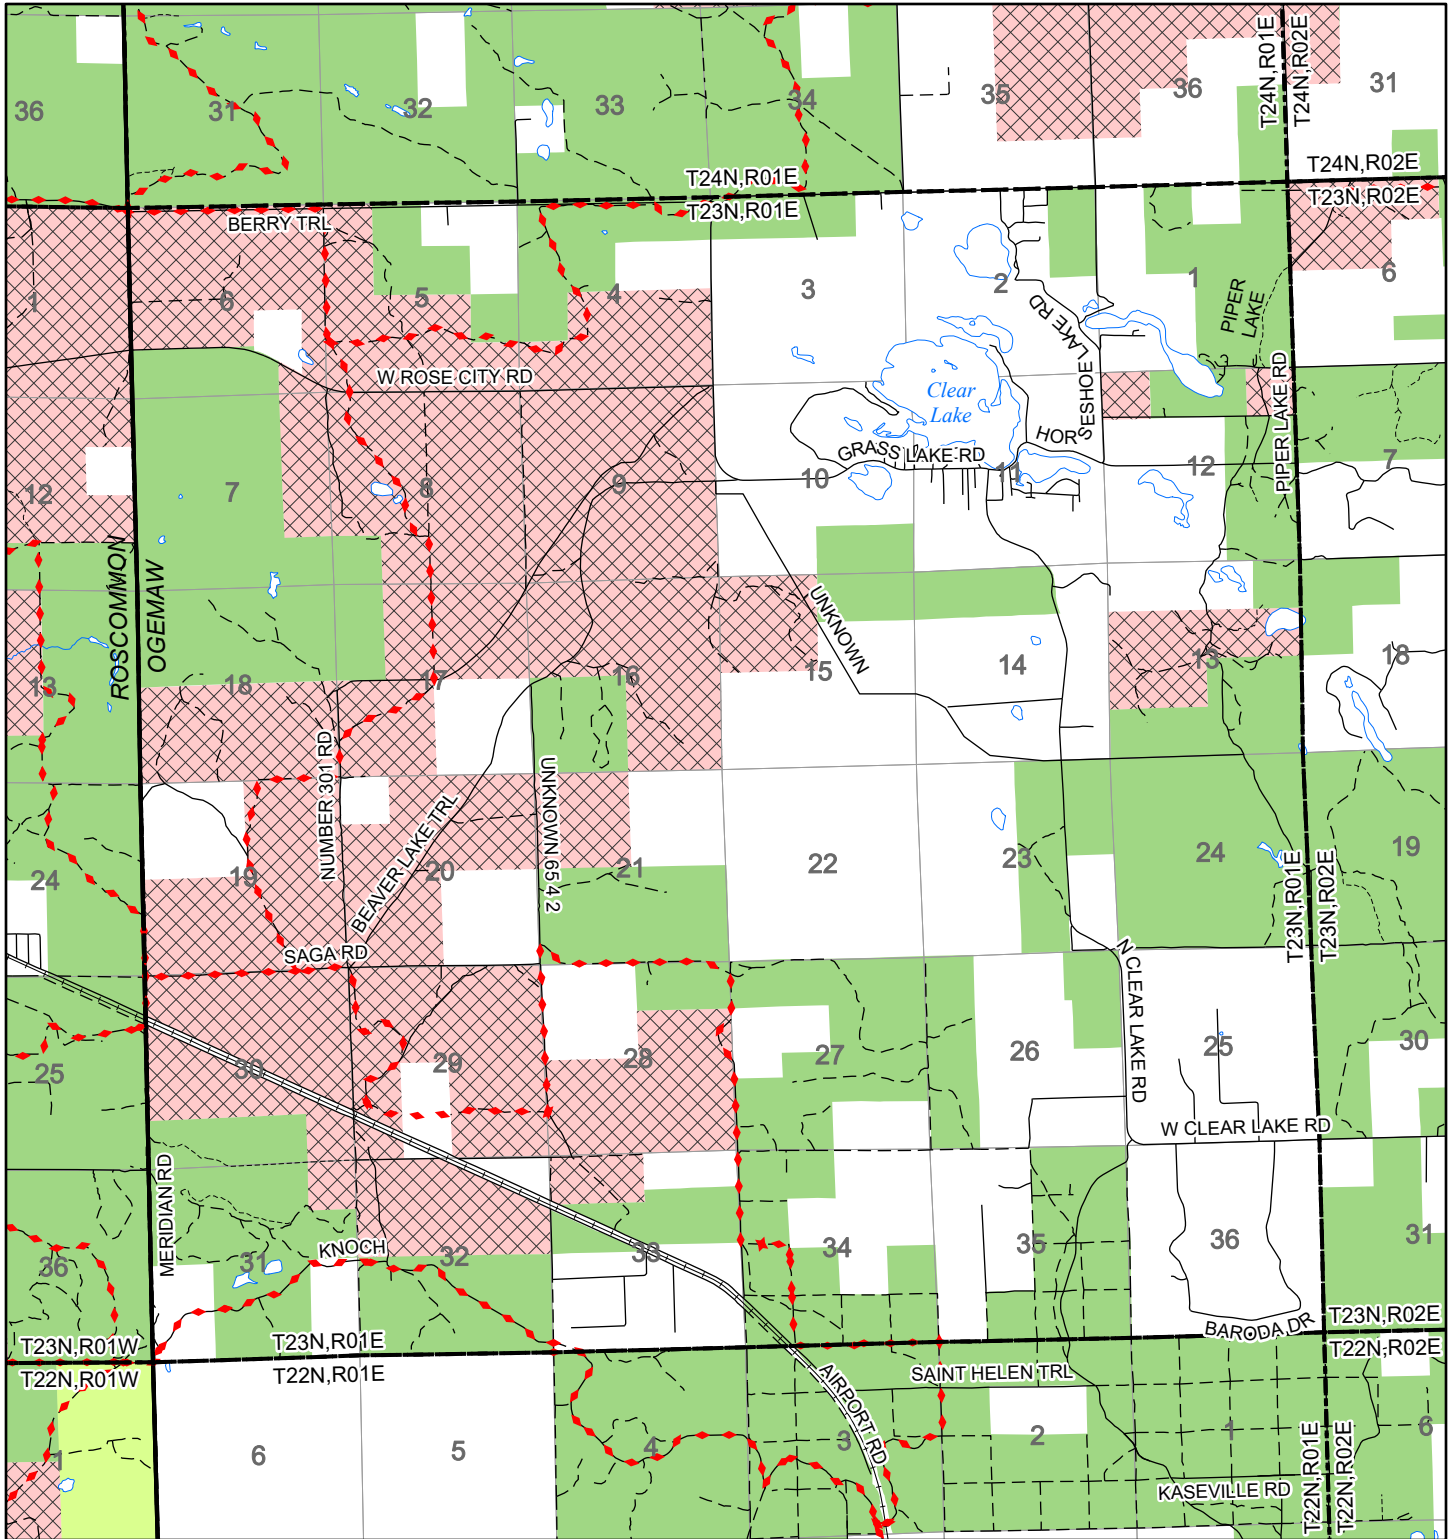

2022 Fuelwood Collection Map

T23N,R01E

OGEMAW CO.

- Open to Fuelwood Collection
- Open (Recently Closed Timber Sale)
- State land closed to fuelwood collection
- Snowmobile trail

Effective: April 1, 2022