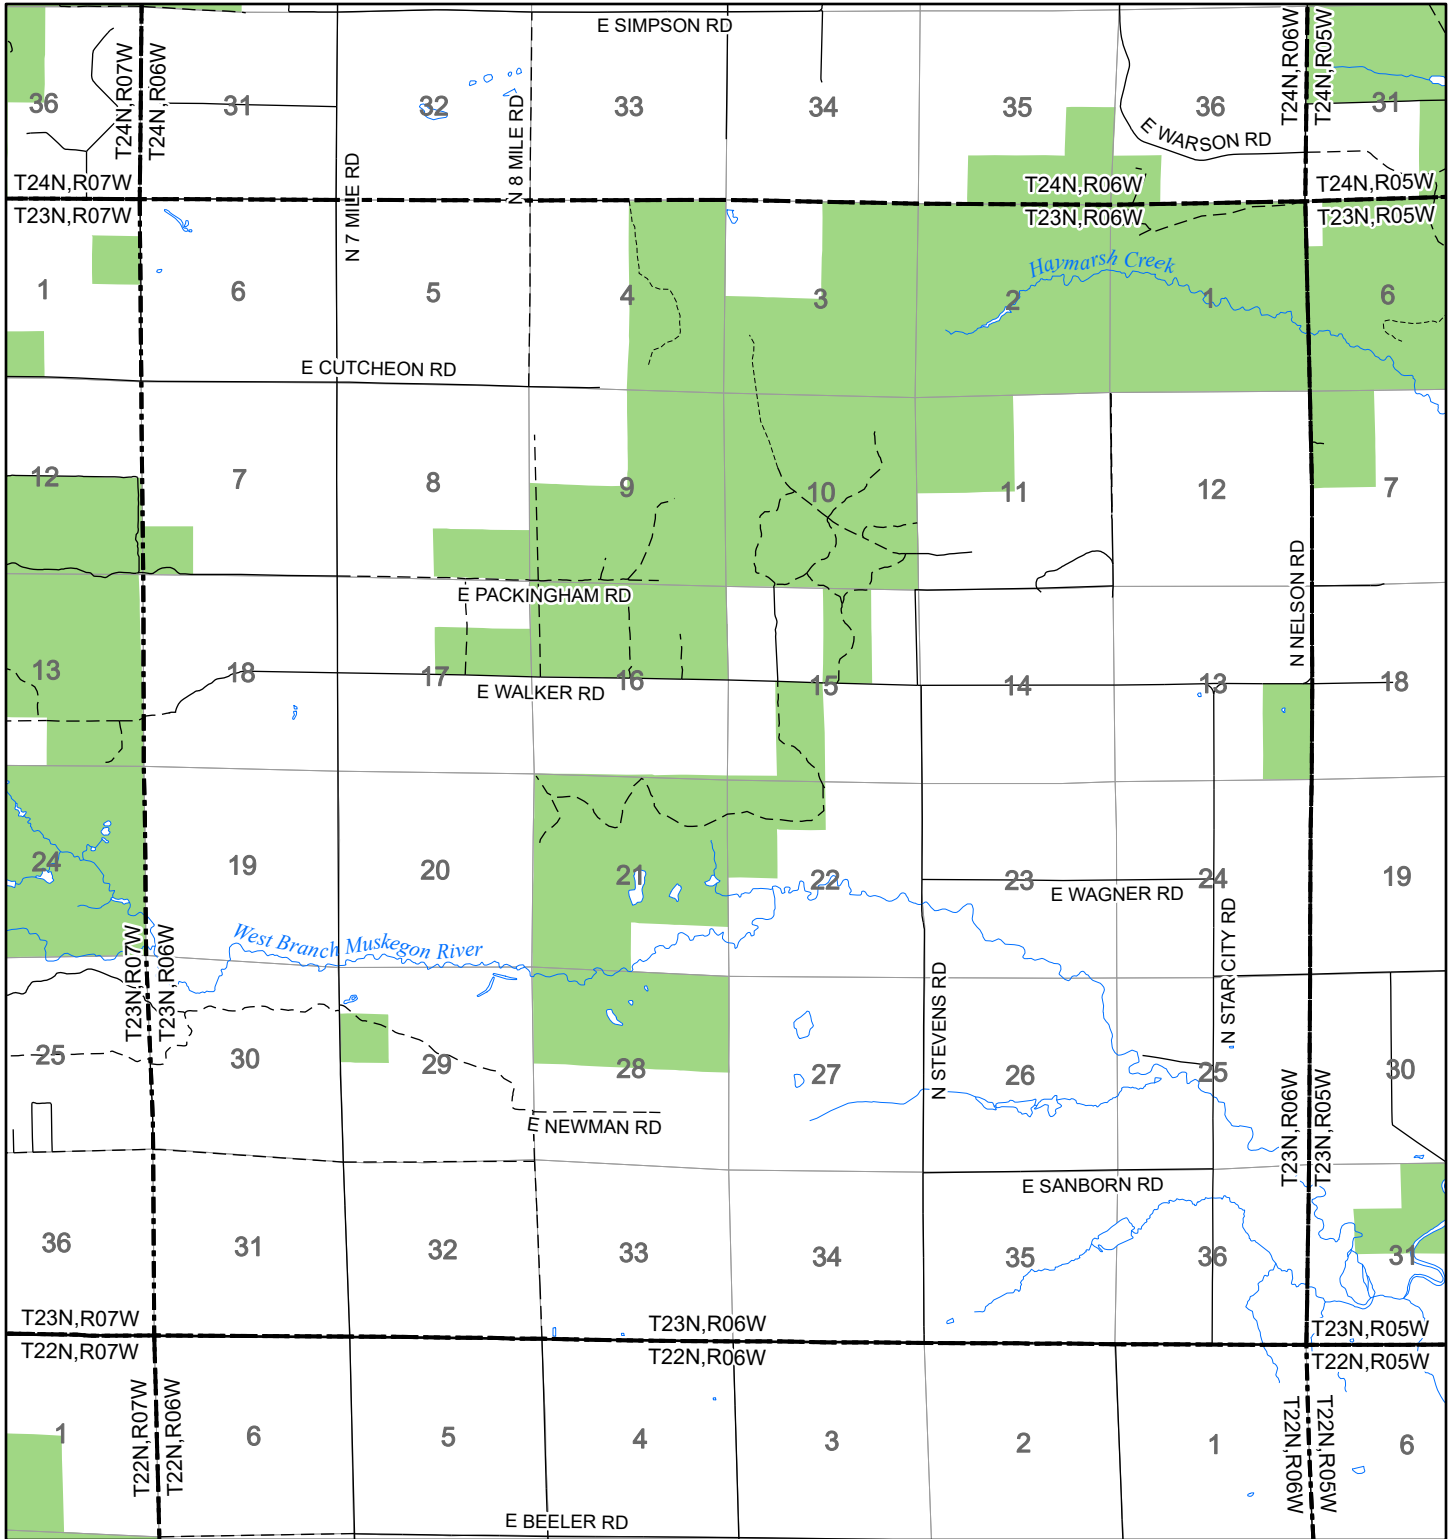

2022 Fuelwood Collection Map

T23N,R06W

MISSAUKEE CO.

- Open to Fuelwood Collection
- Open (Recently Closed Timber Sale)
- State land closed to fuelwood collection
- Snowmobile trail

Effective: April 1, 2022