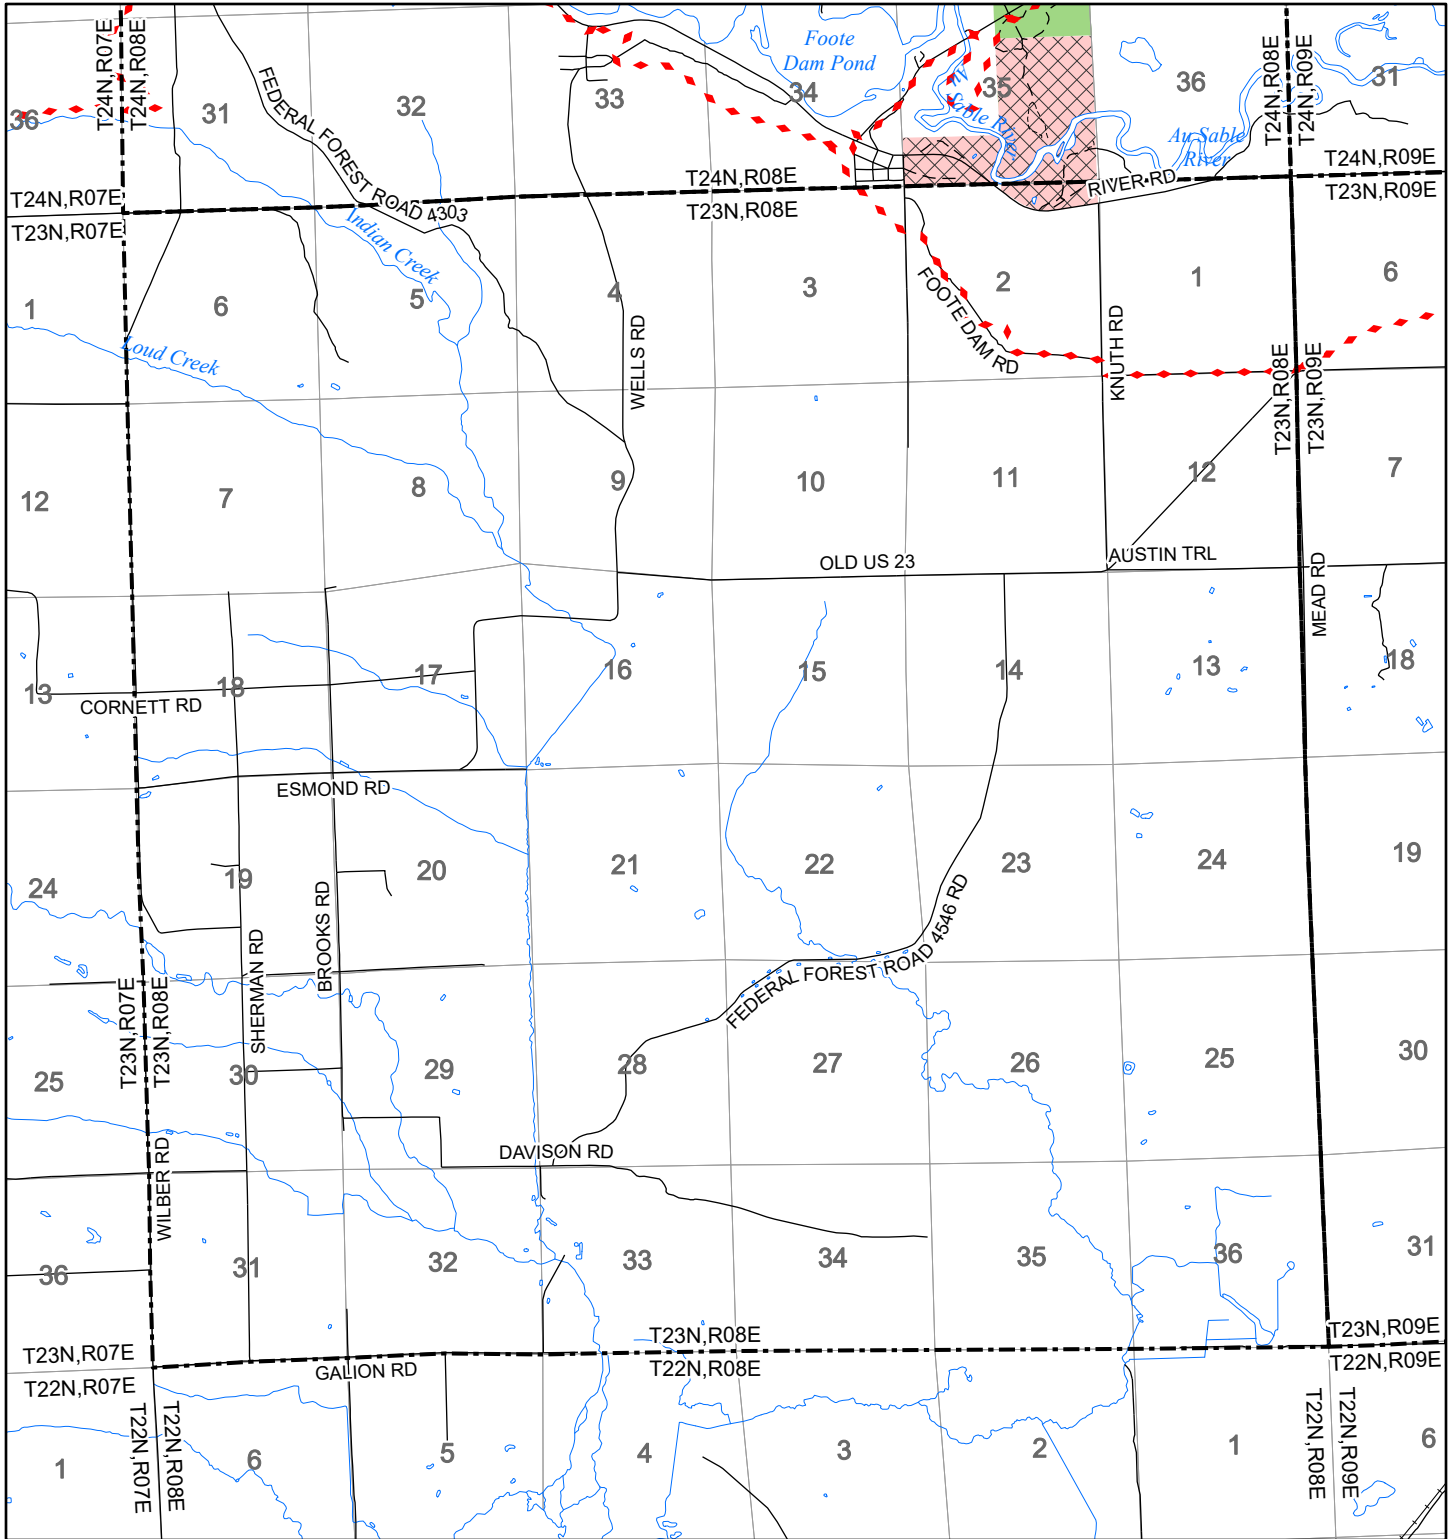

# 2022 Fuelwood Collection Map

## T23N,R08E

### IOSCO CO.

- Open to Fuelwood Collection
- Open (Recently Closed Timber Sale)
- State land closed to fuelwood collection
- Snowmobile trail

Effective: April 1, 2022