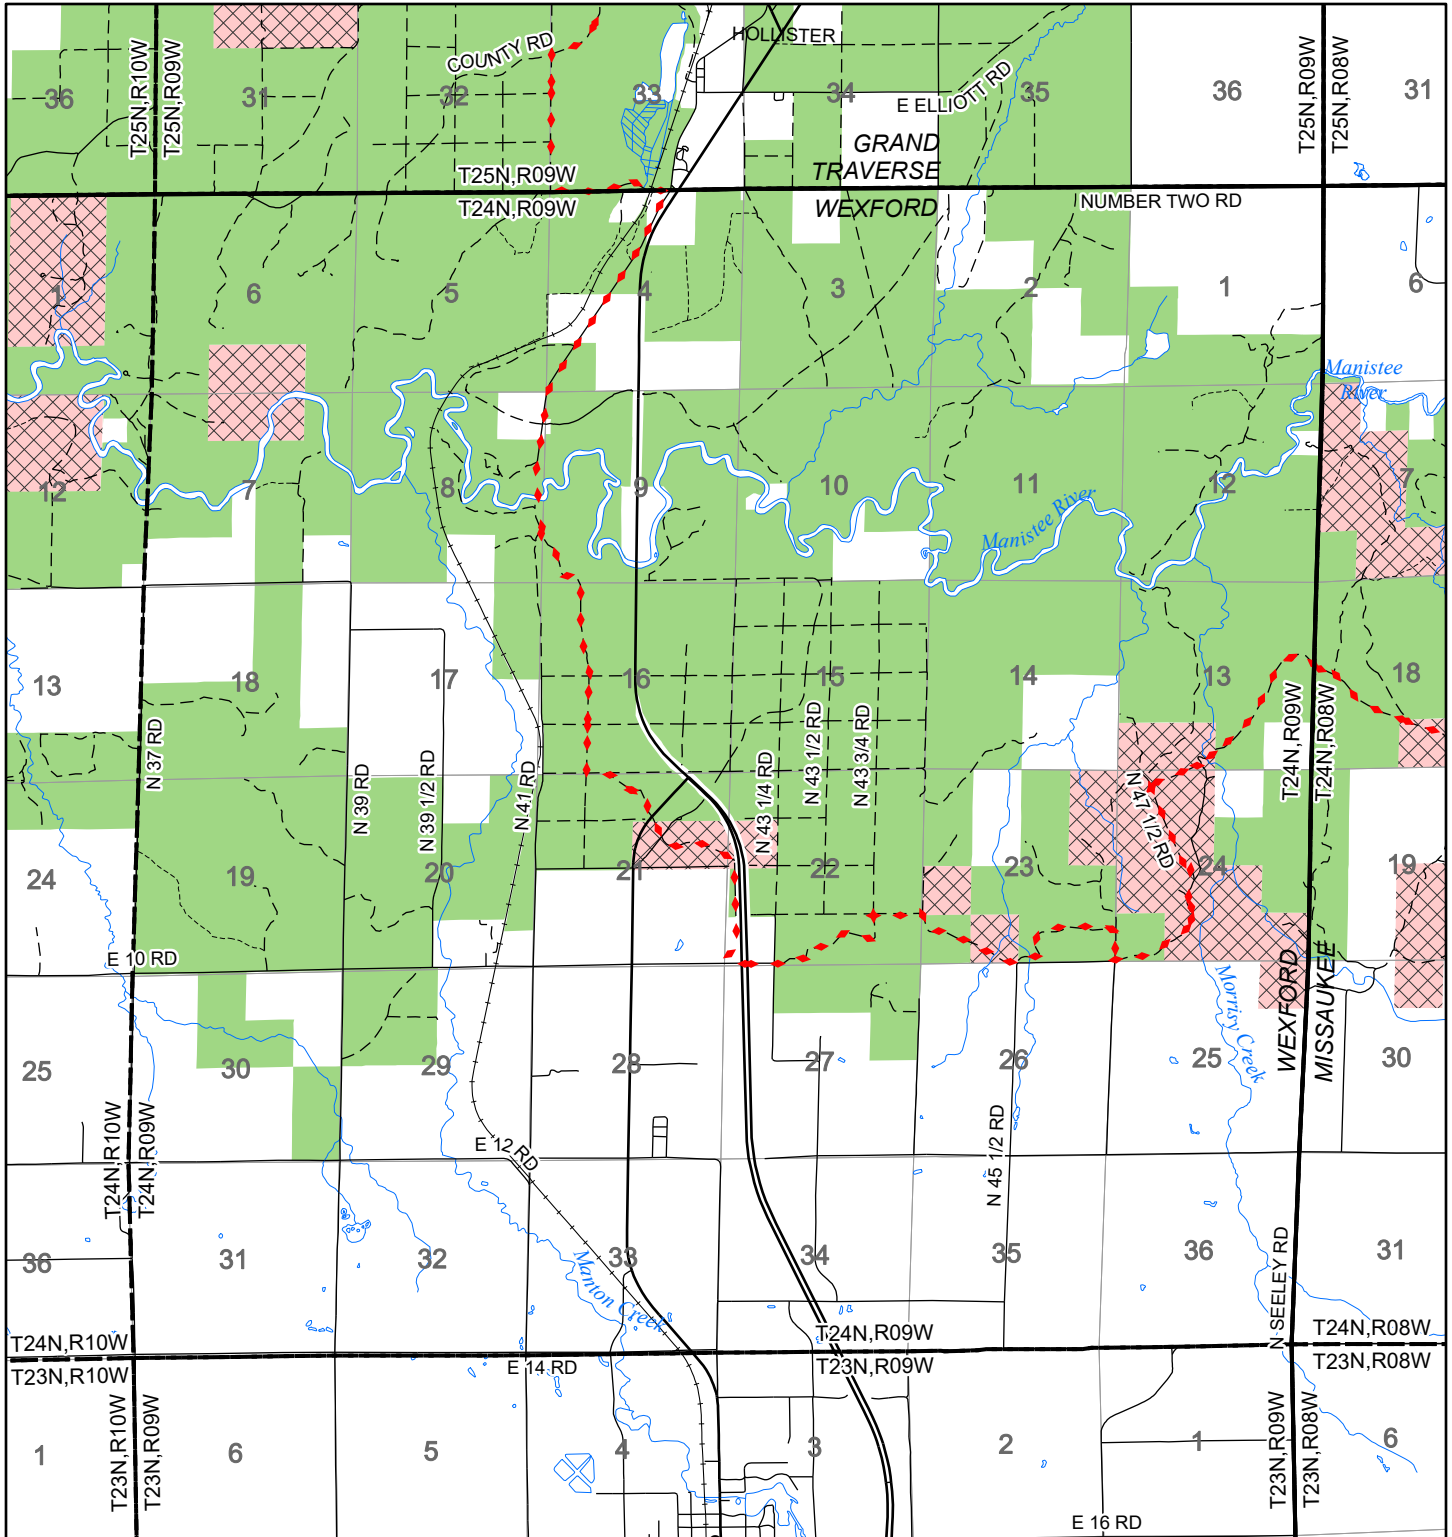

# 2022 Fuelwood Collection Map

## T24N,R09W

### WEXFORD CO.

- Open to Fuelwood Collection
- Open (Recently Closed Timber Sale)
- State land closed to fuelwood collection
- Snowmobile trail

Effective: April 1, 2022