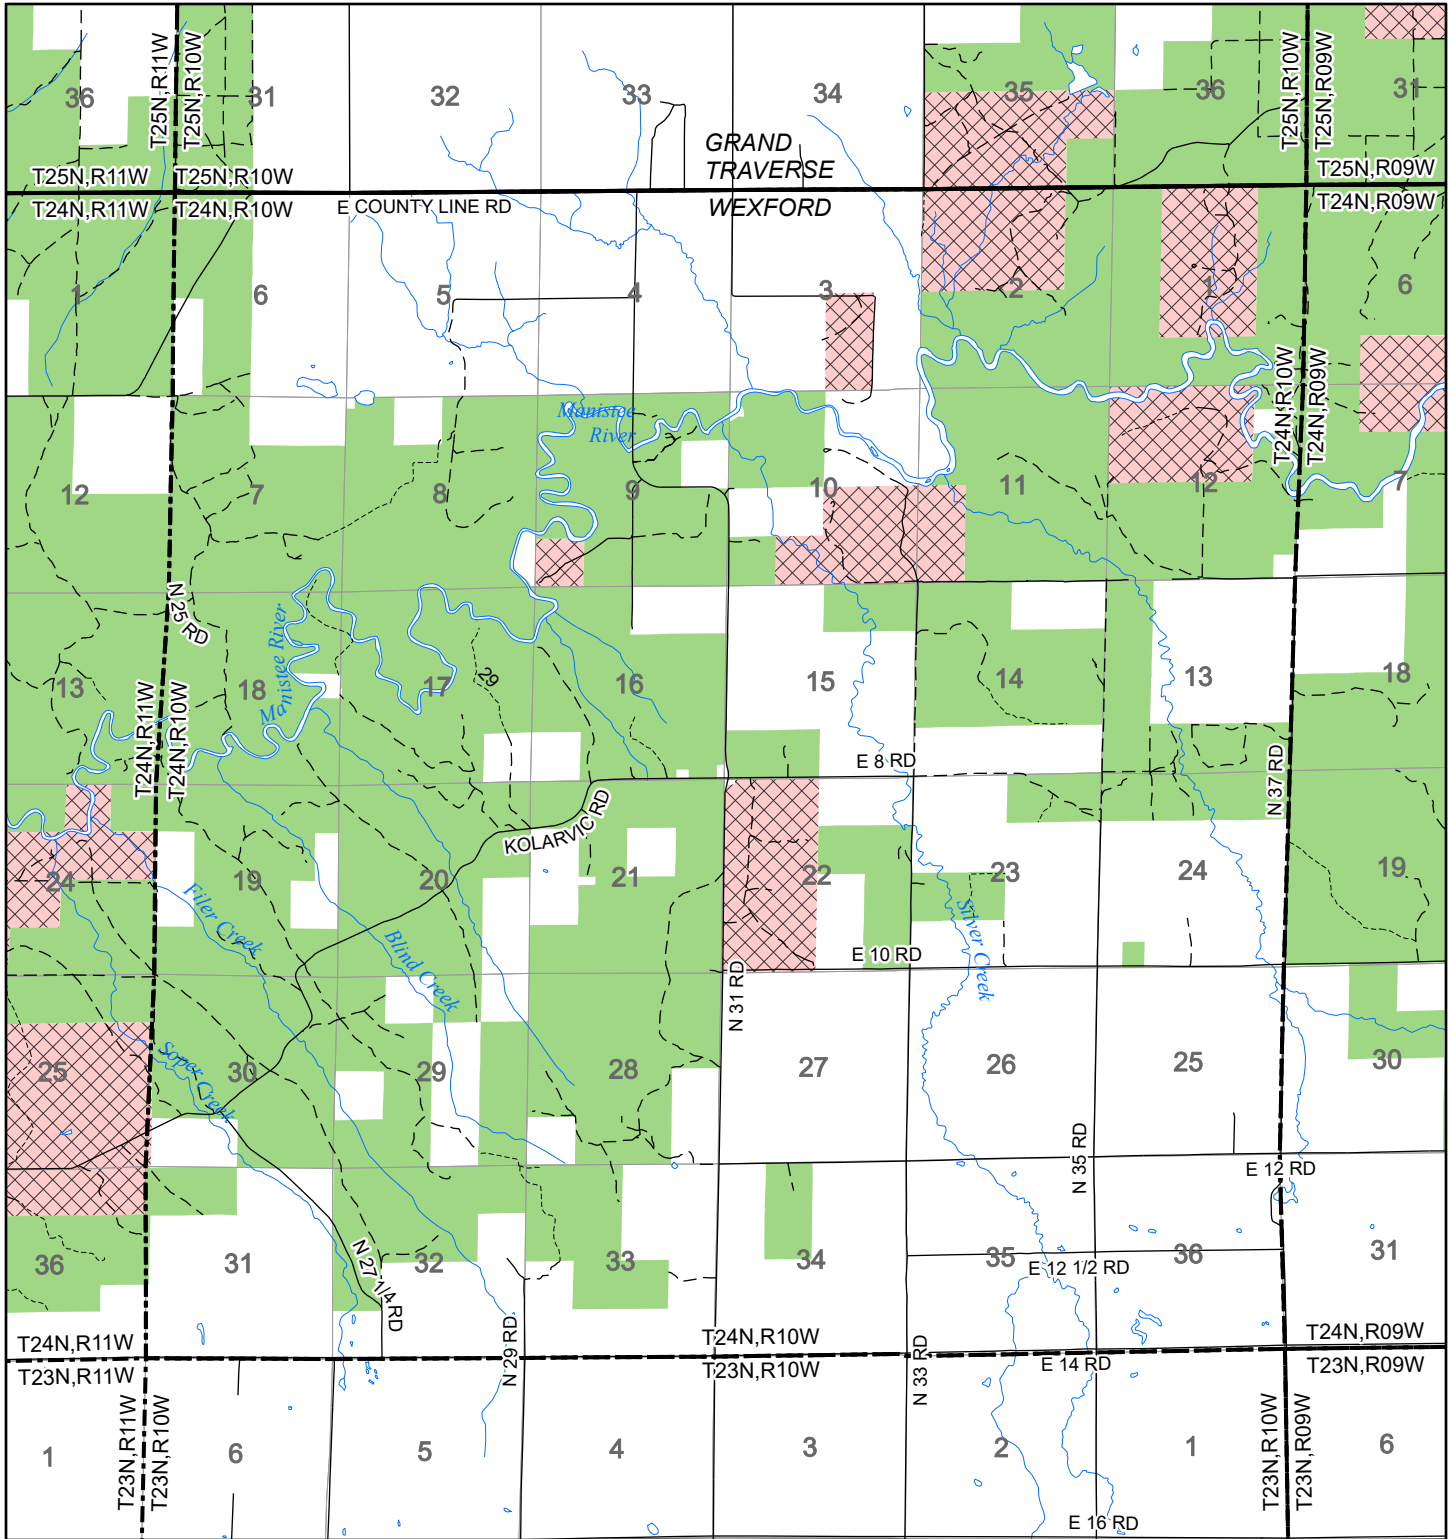

2022 Fuelwood Collection Map

T24N,R10W

WEXFORD CO.

- Open to Fuelwood Collection
- Open (Recently Closed Timber Sale)
- State land closed to fuelwood collection
- Snowmobile trail

Effective: April 1, 2022