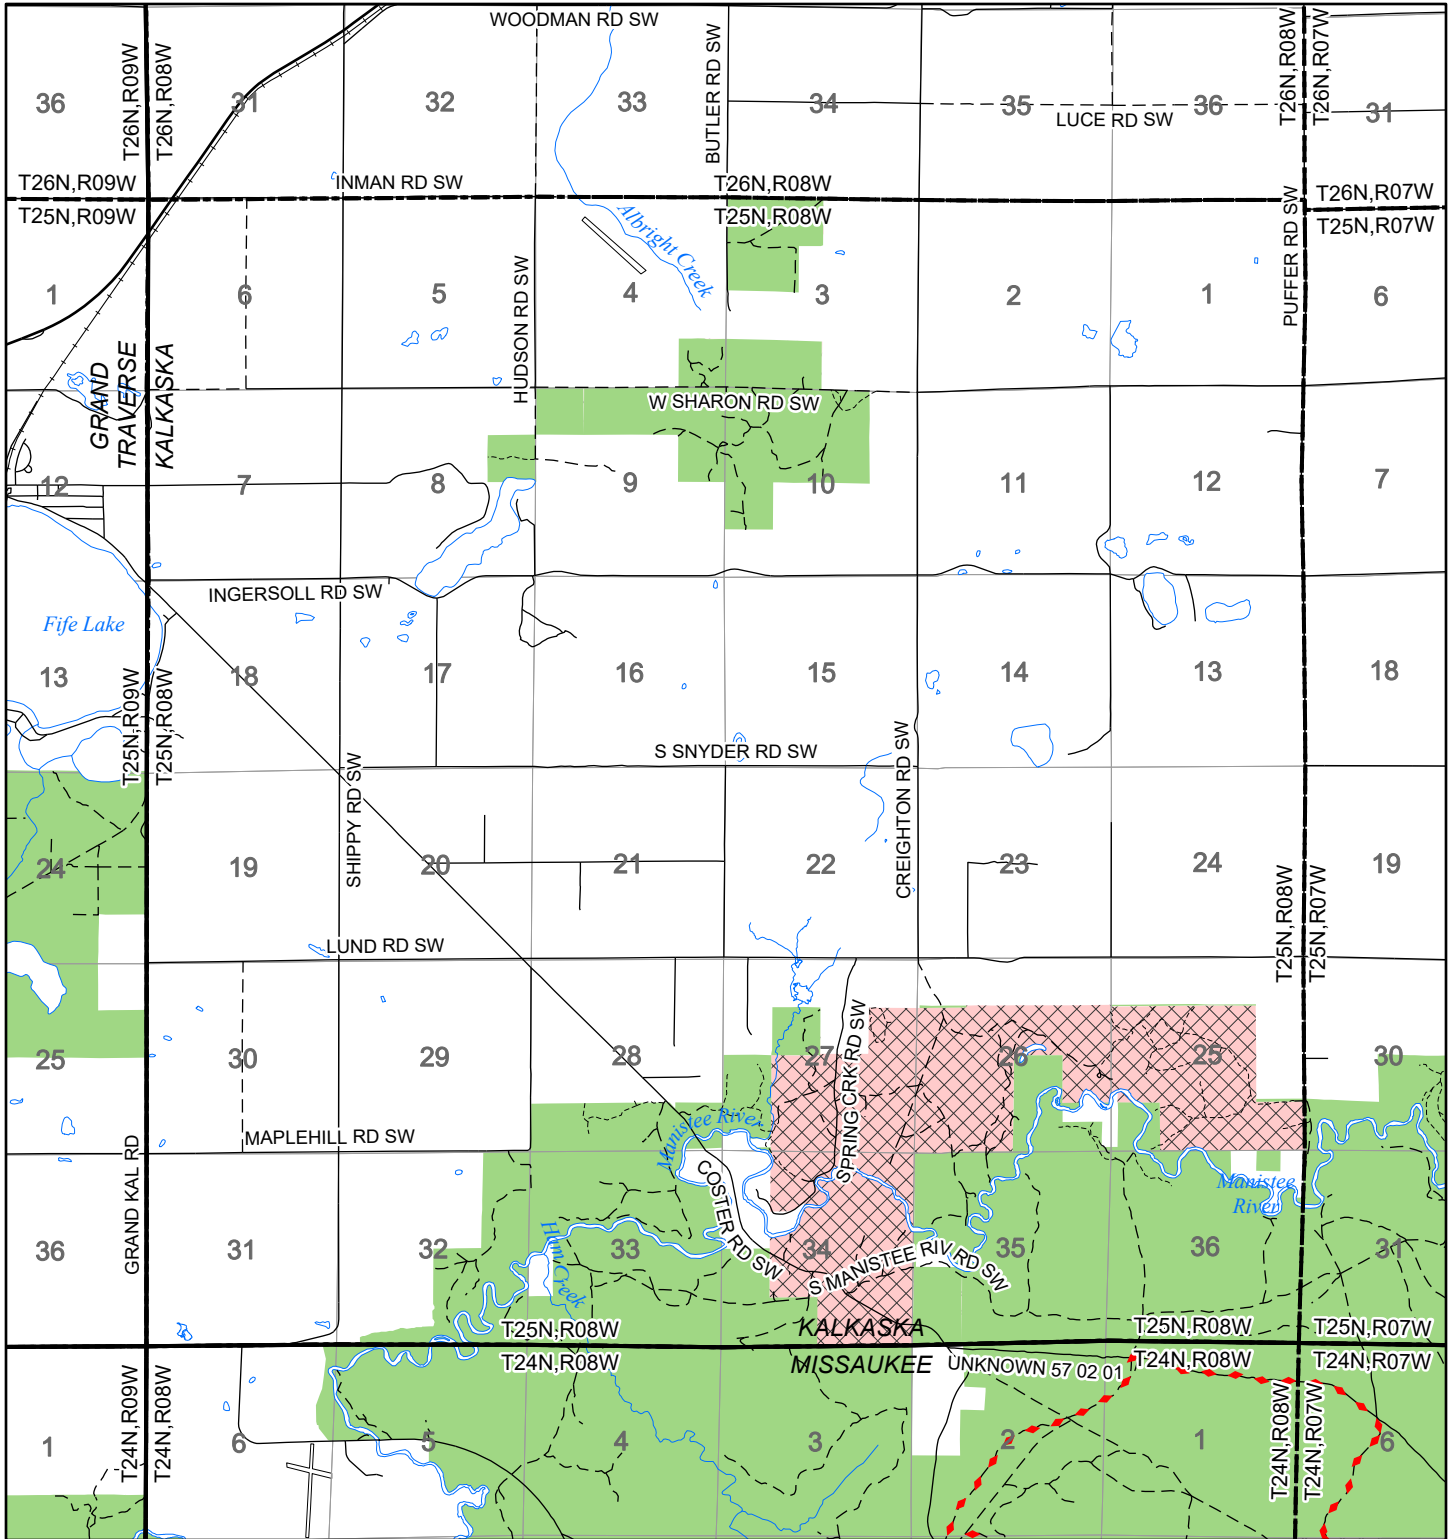

2022 Fuelwood Collection Map

T25N,R08W

KALKASKA CO.

- Open to Fuelwood Collection
- Open (Recently Closed Timber Sale)
- State land closed to fuelwood collection
- Snowmobile trail

Effective: April 1, 2022