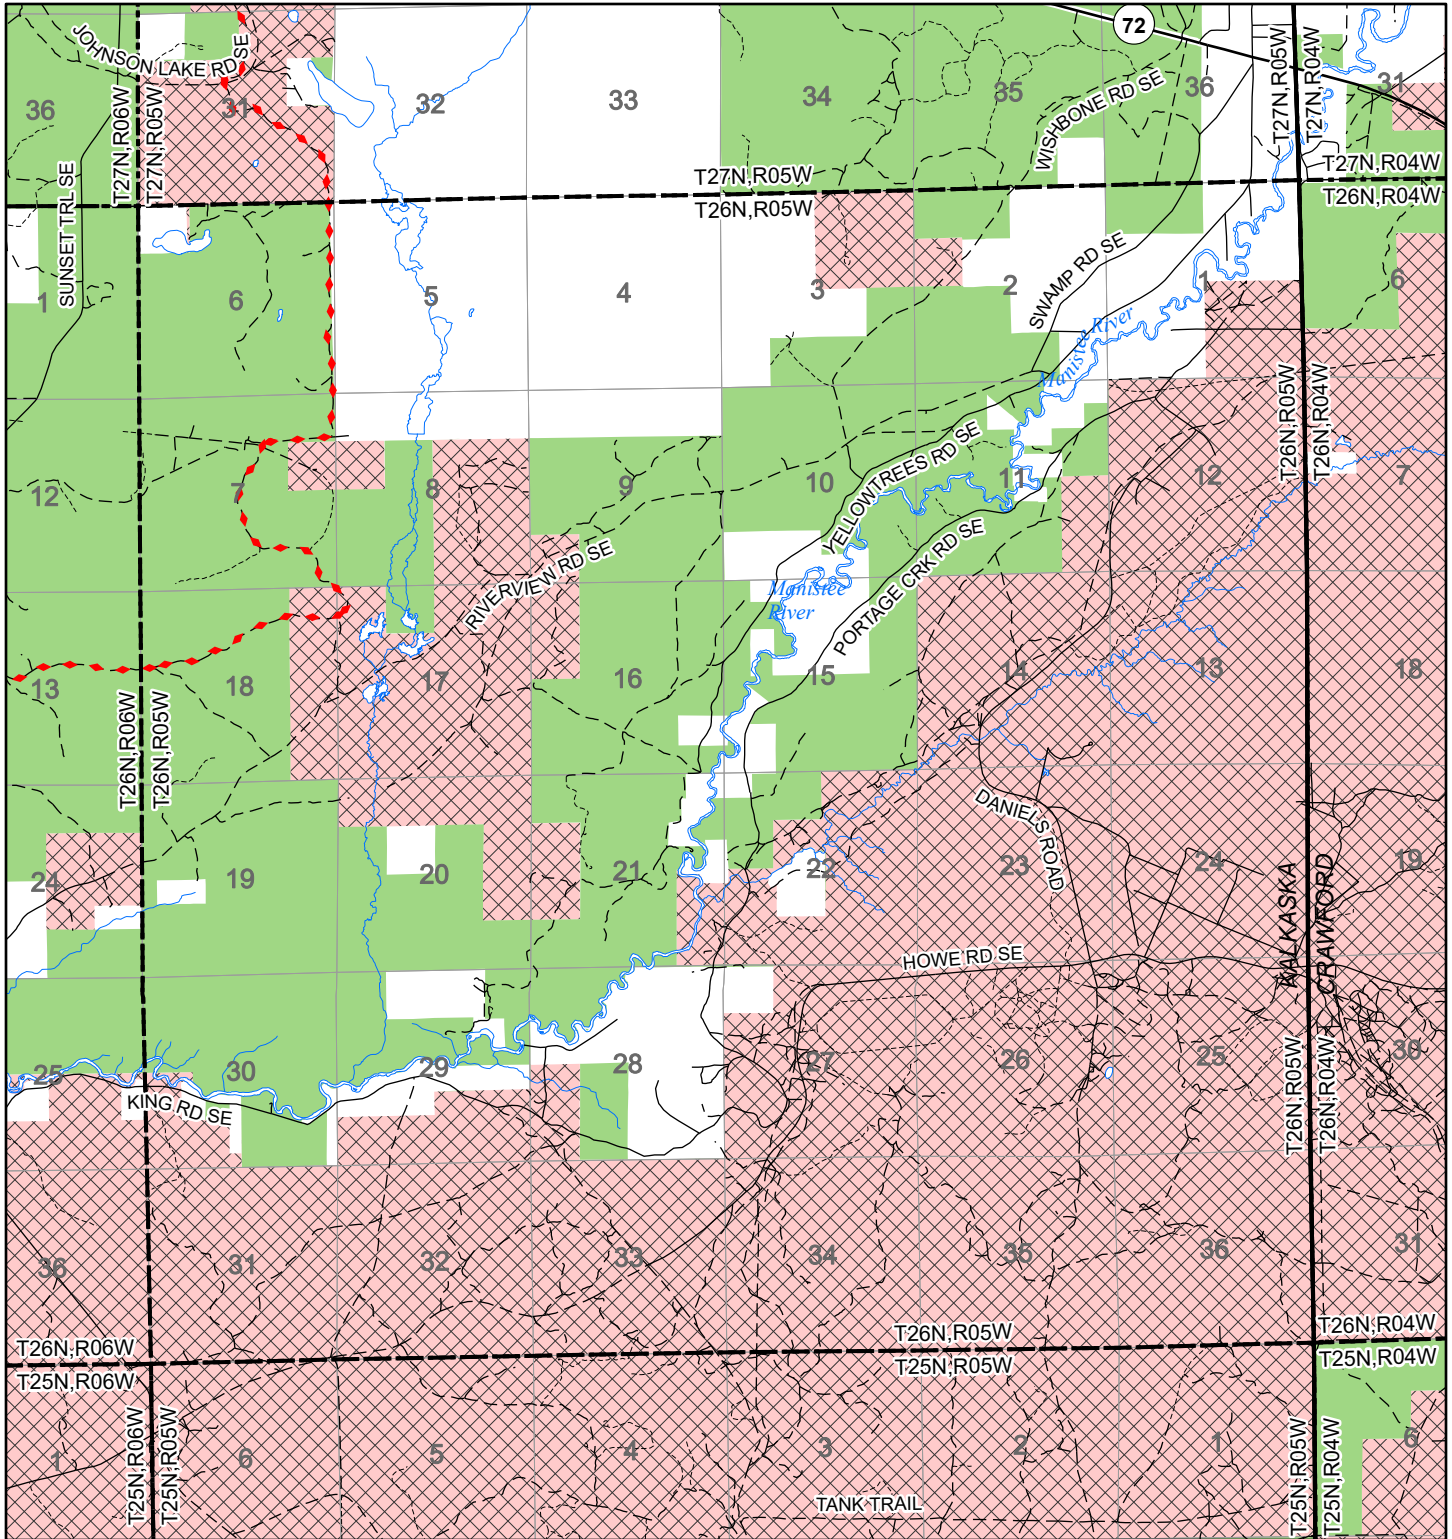

# 2022 Fuelwood Collection Map

## T26N,R05W

### KALKASKA CO.

- Open to Fuelwood Collection
- Open (Recently Closed Timber Sale)
- State land closed to fuelwood collection
- Snowmobile trail

Effective: April 1, 2022