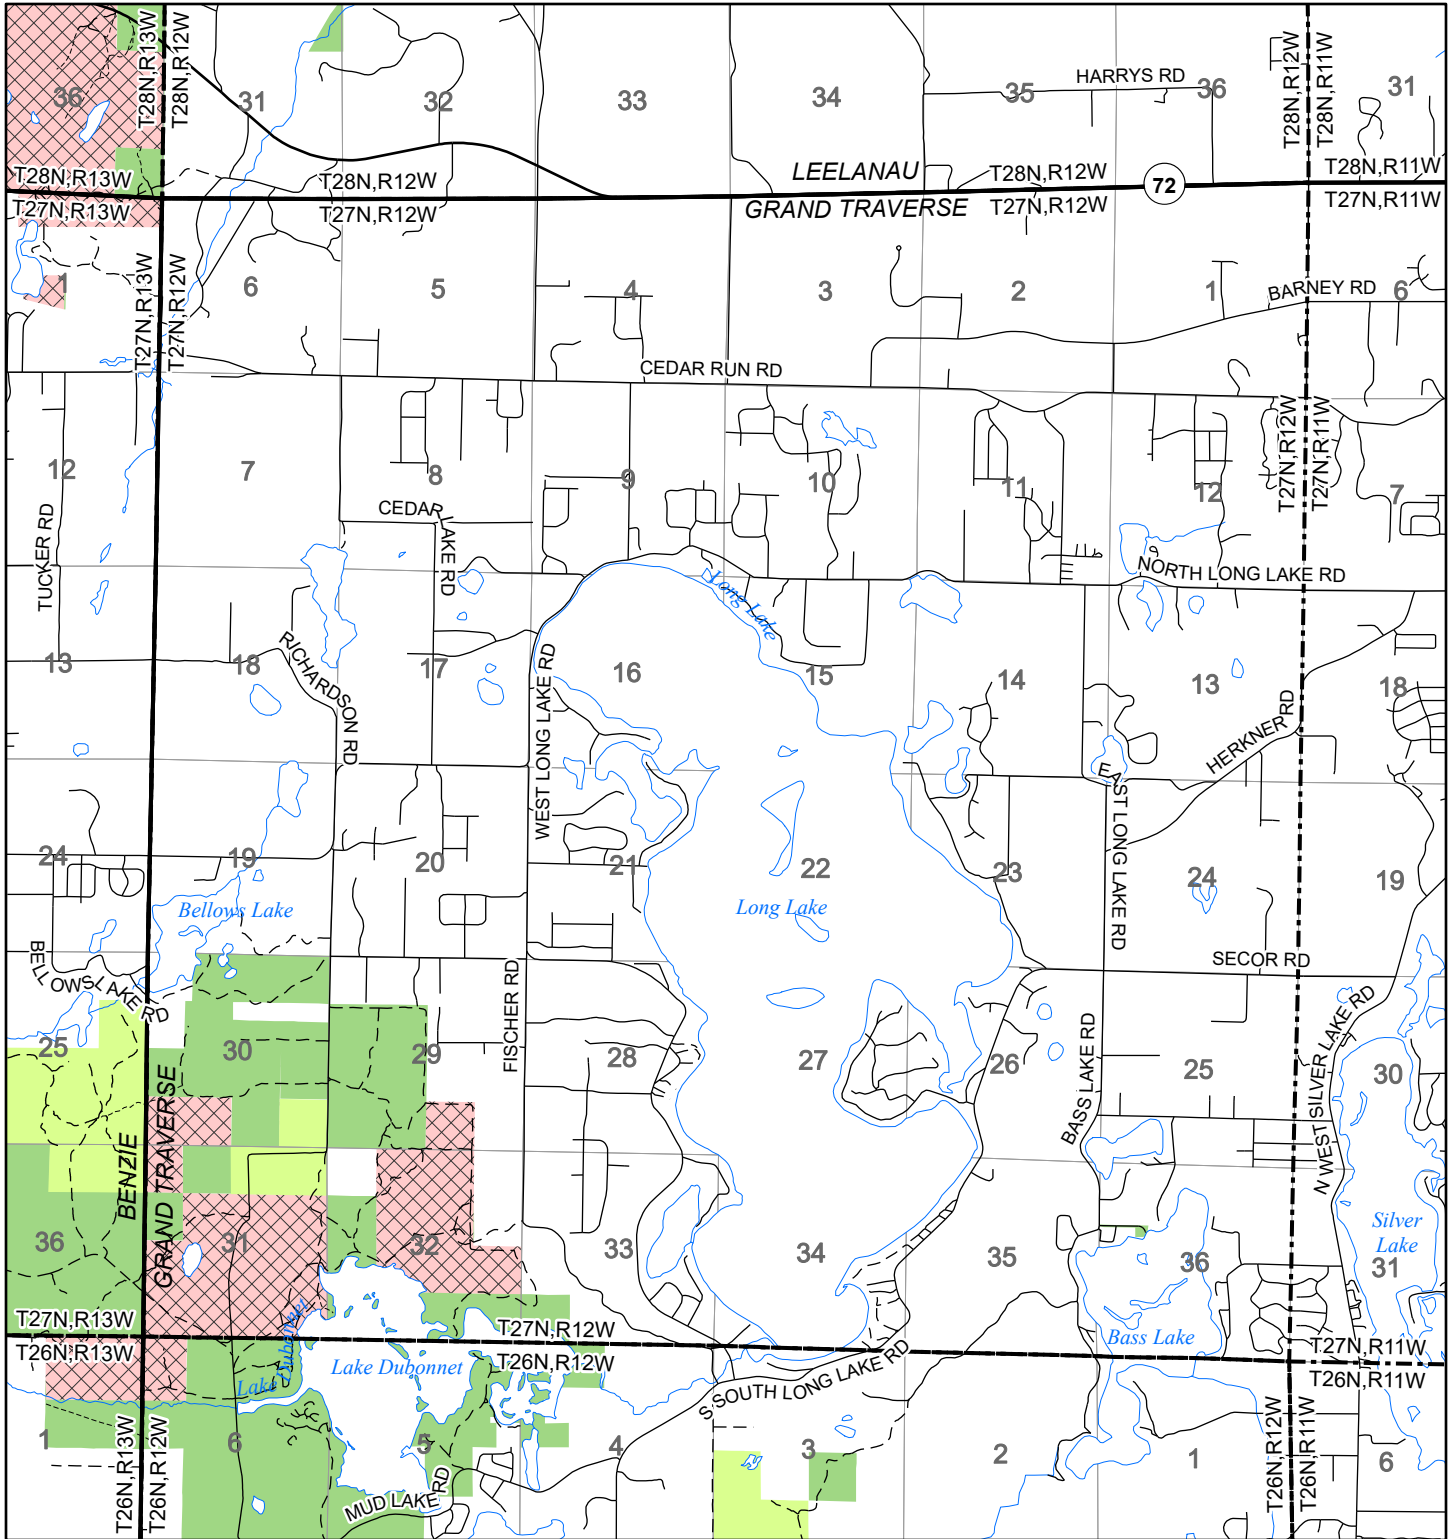

2022 Fuelwood Collection Map

T27N,R12W

GRAND TRAVERSE CO.

- Open to Fuelwood Collection
- Open (Recently Closed Timber Sale)
- State land closed to fuelwood collection
- Snowmobile trail

Effective: April 1, 2022