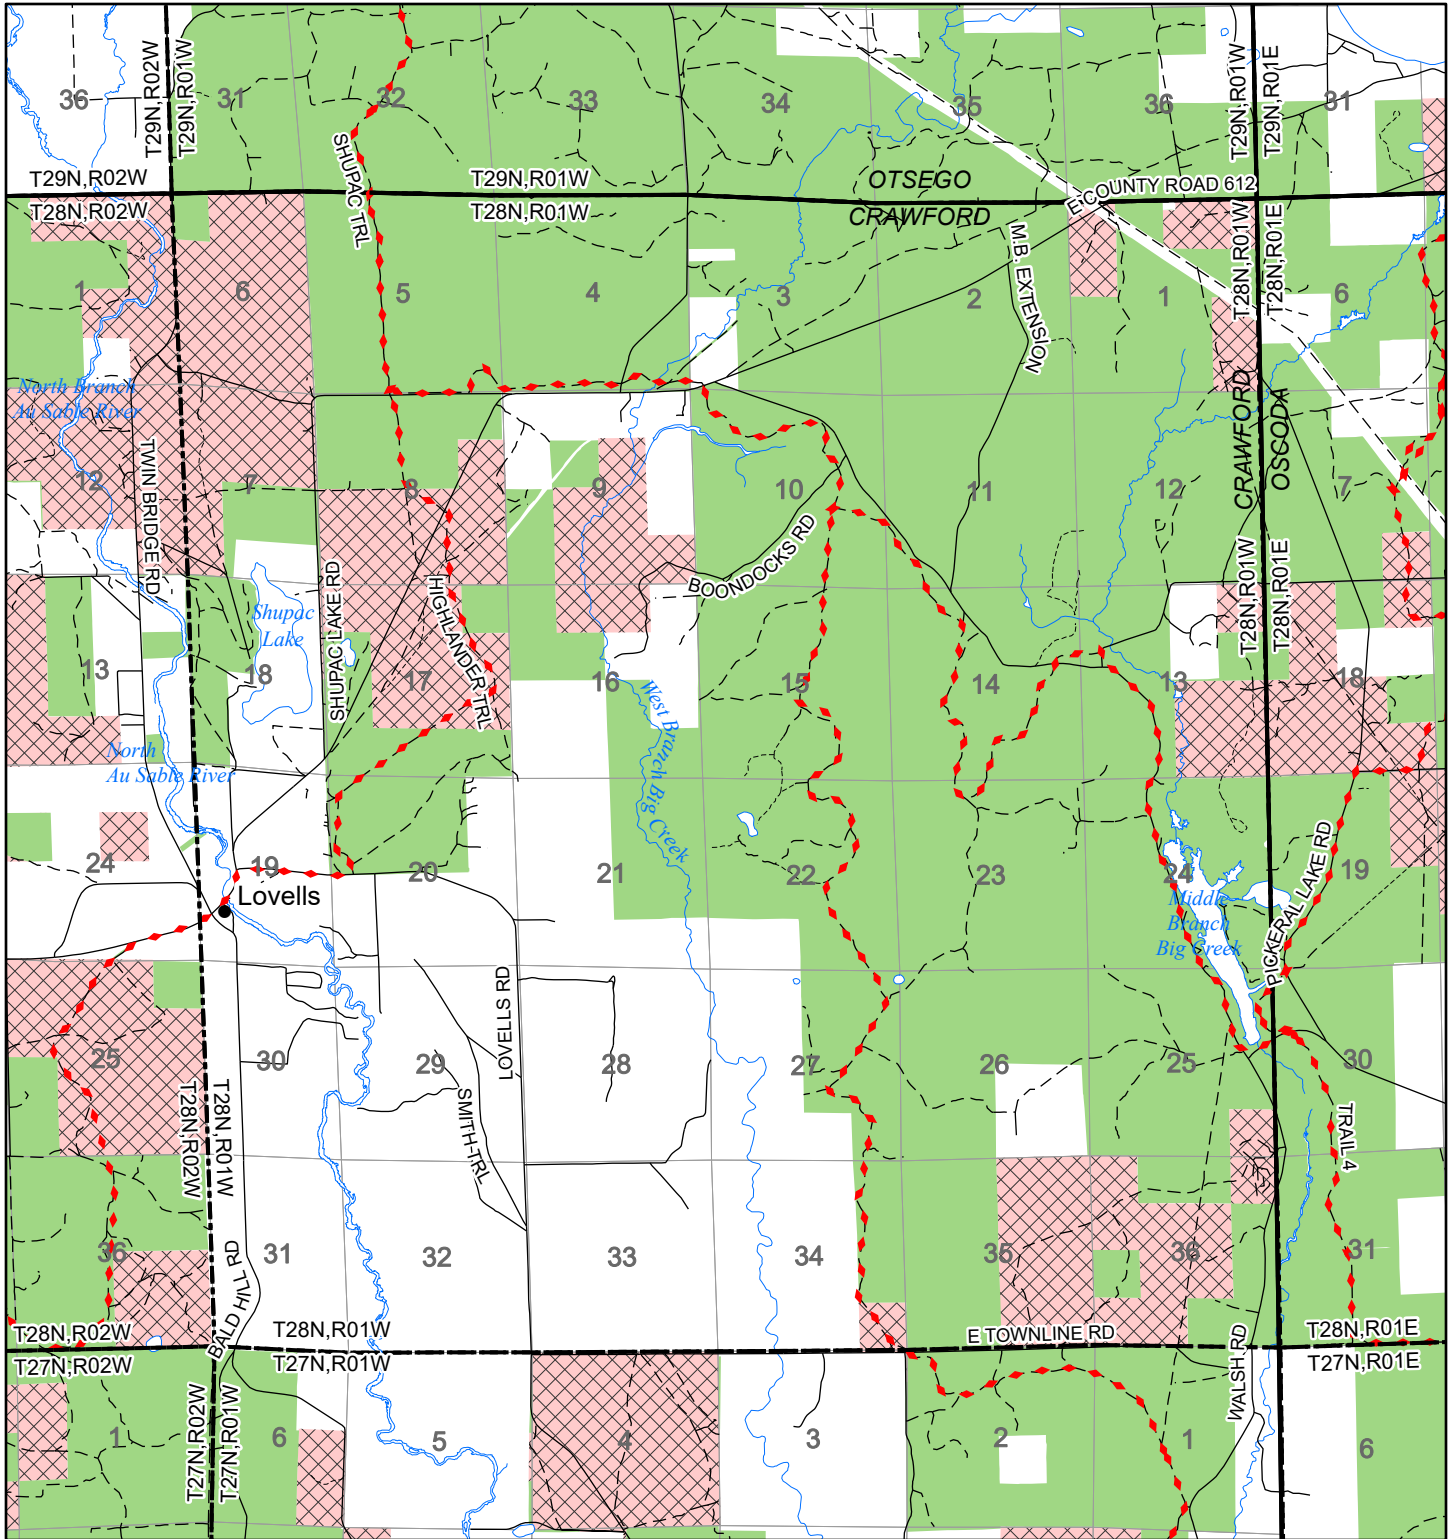

# 2022 Fuelwood Collection Map

## T28N,R01W

### CRAWFORD CO.

- Open to Fuelwood Collection
- Open (Recently Closed Timber Sale)
- State land closed to fuelwood collection
- Snowmobile trail

Effective: April 1, 2022