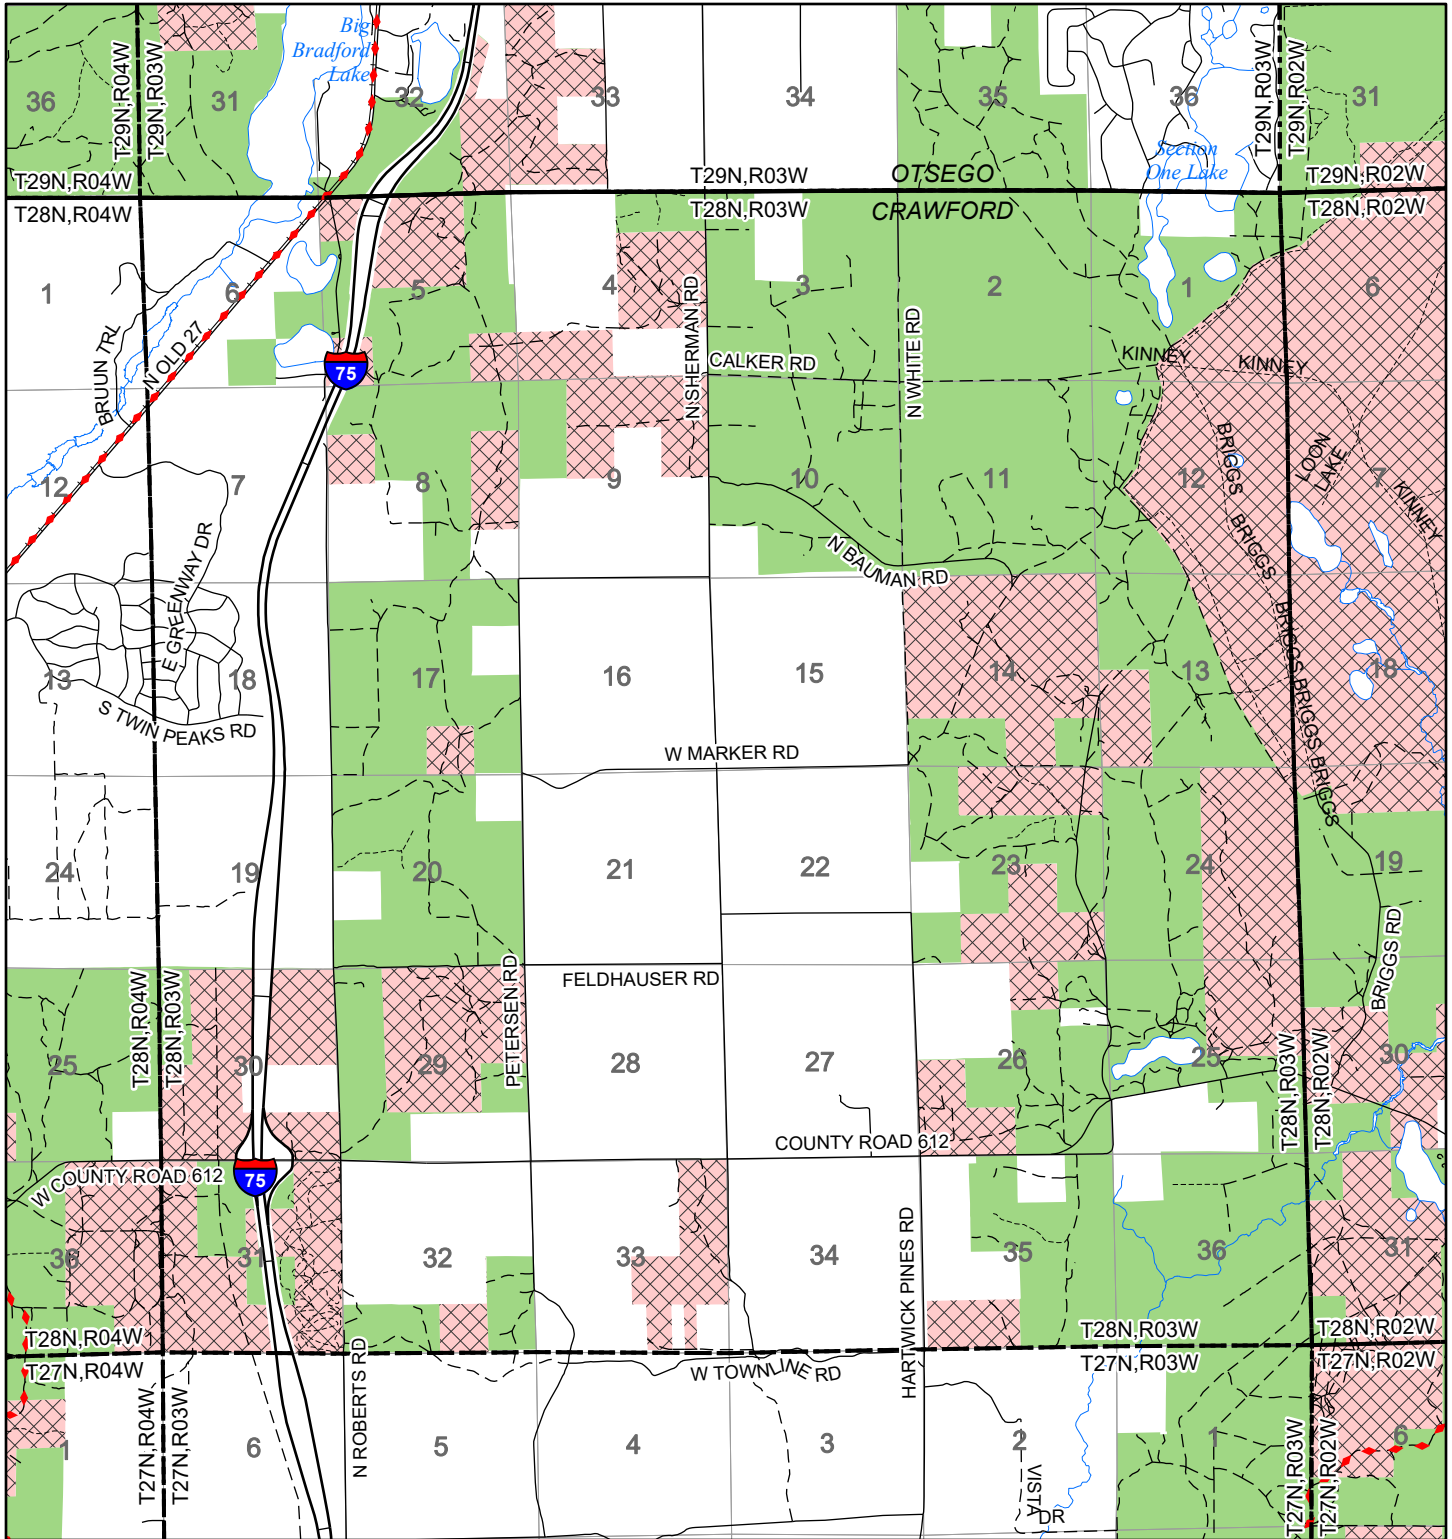

# 2022 Fuelwood Collection Map

## T28N,R03W

### CRAWFORD CO.

- Open to Fuelwood Collection
- Open (Recently Closed Timber Sale)
- State land closed to fuelwood collection
- Snowmobile trail

Effective: April 1, 2022