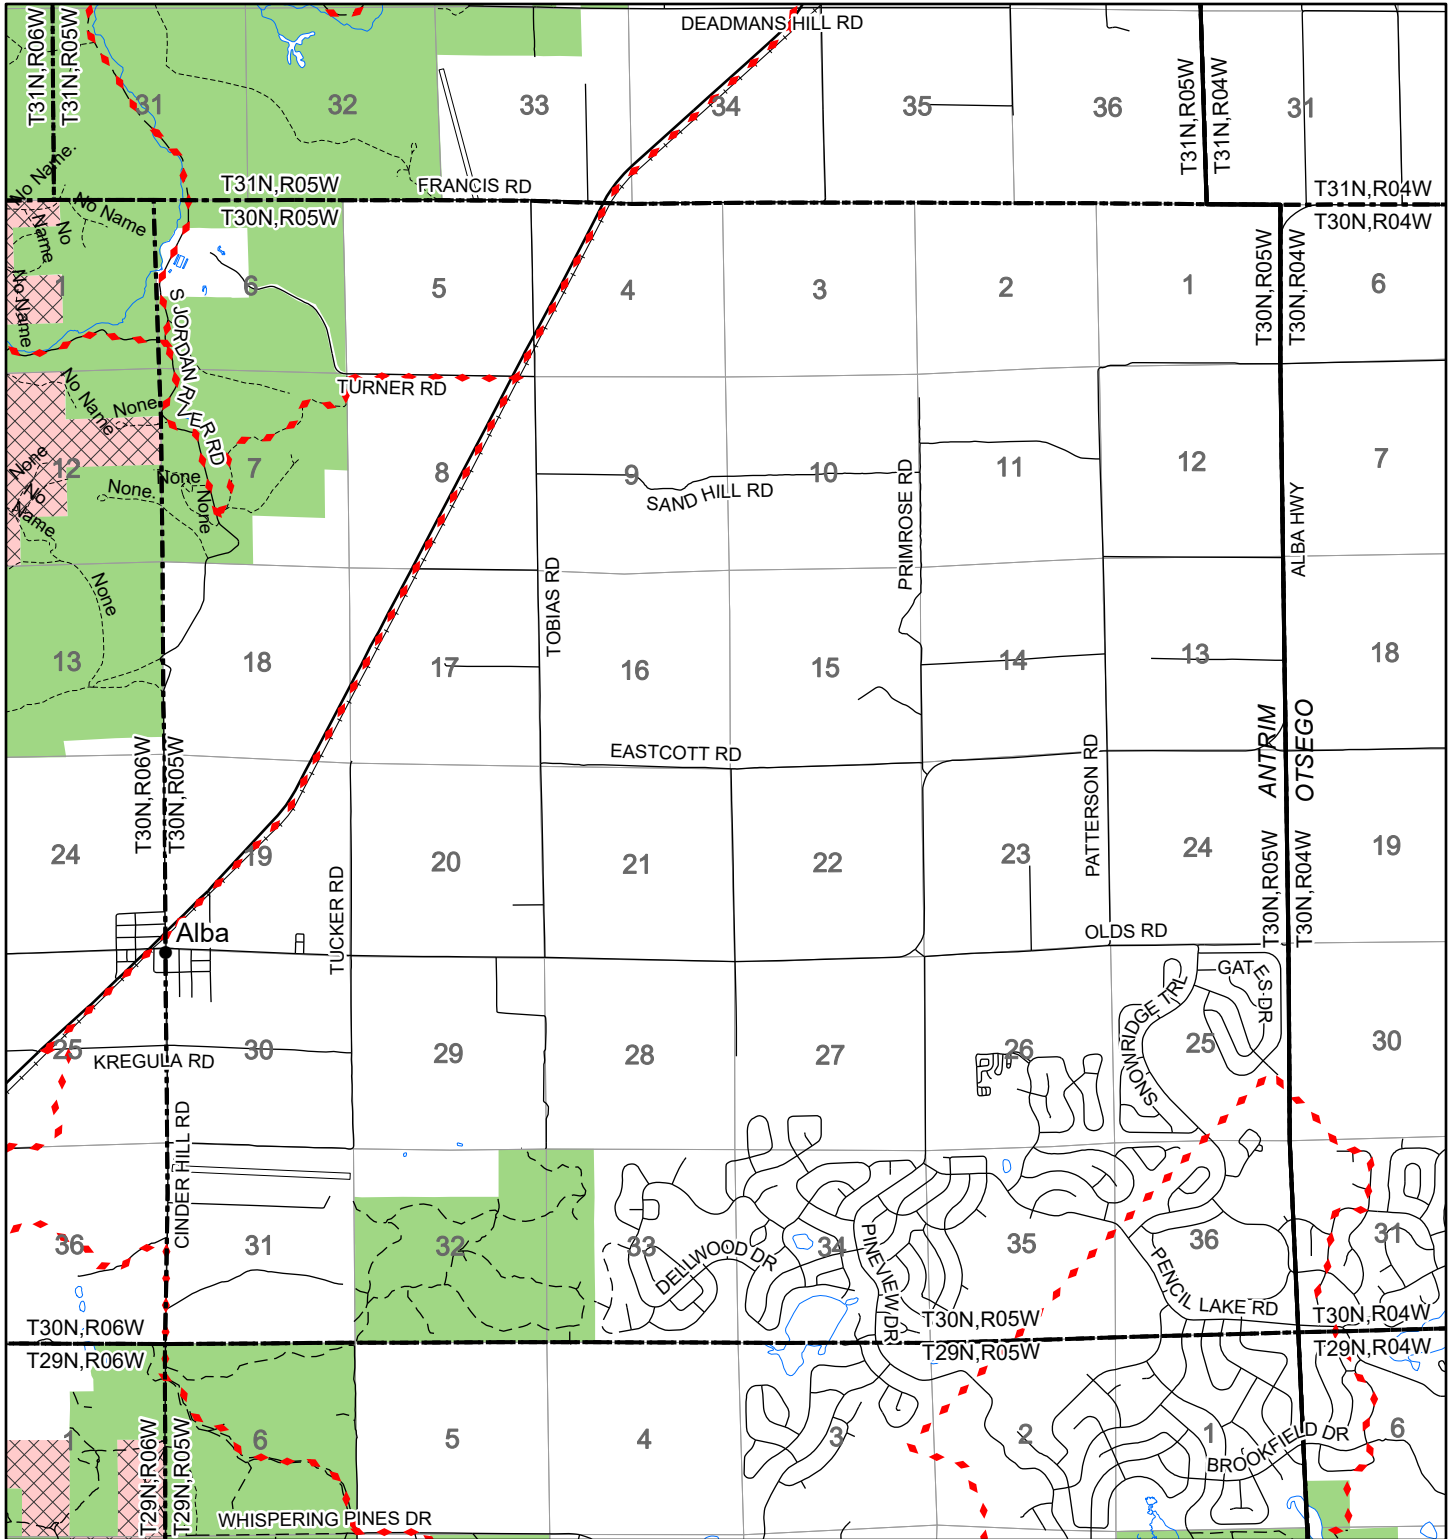

2022 Fuelwood Collection Map

T30N,R05W

ANTRIM CO.

- Open to Fuelwood Collection
- Open (Recently Closed Timber Sale)
- State land closed to fuelwood collection
- Snowmobile trail

Effective: April 1, 2022