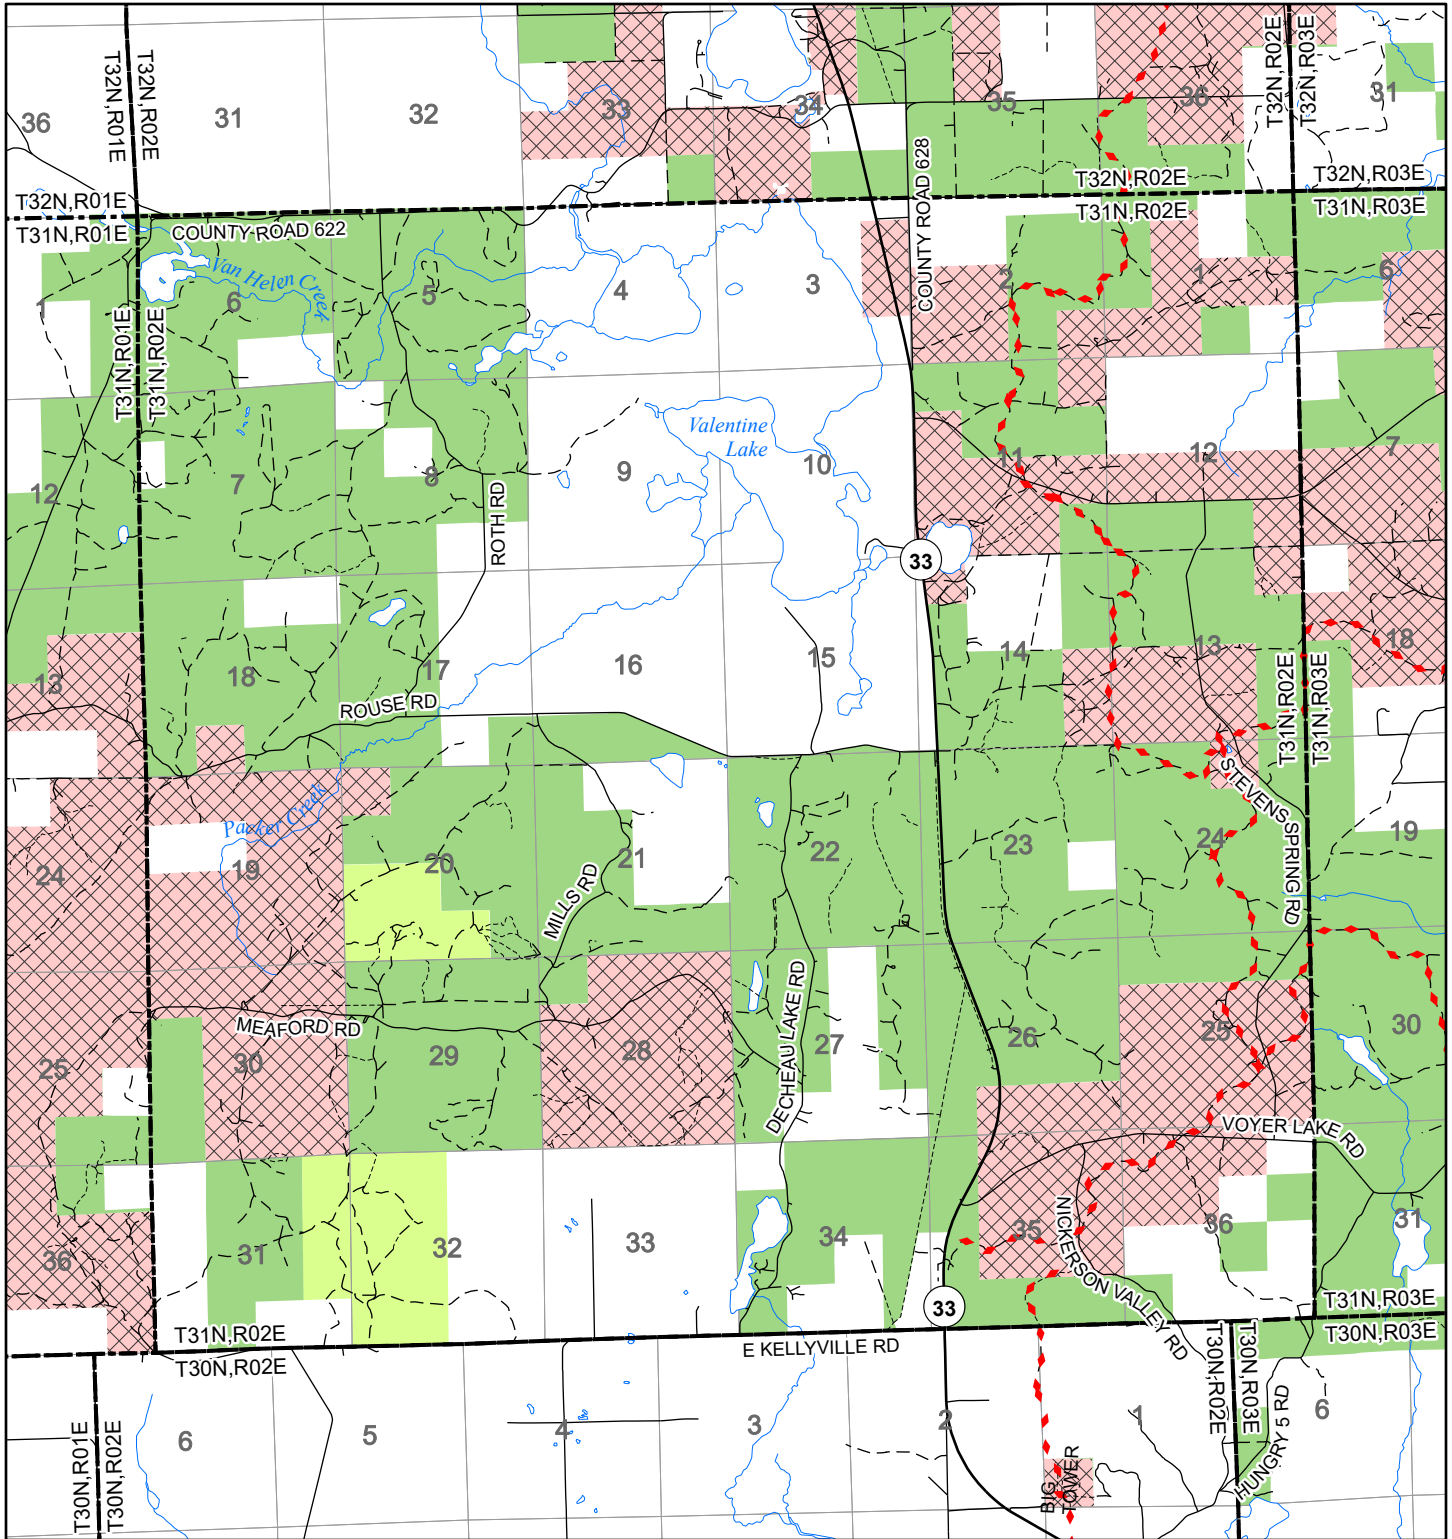

# 2022 Fuelwood Collection Map

## T31N,R02E

### MONTMORENCY CO.

- Open to Fuelwood Collection
- Open (Recently Closed Timber Sale)
- State land closed to fuelwood collection
- Snowmobile trail

Effective: April 1, 2022