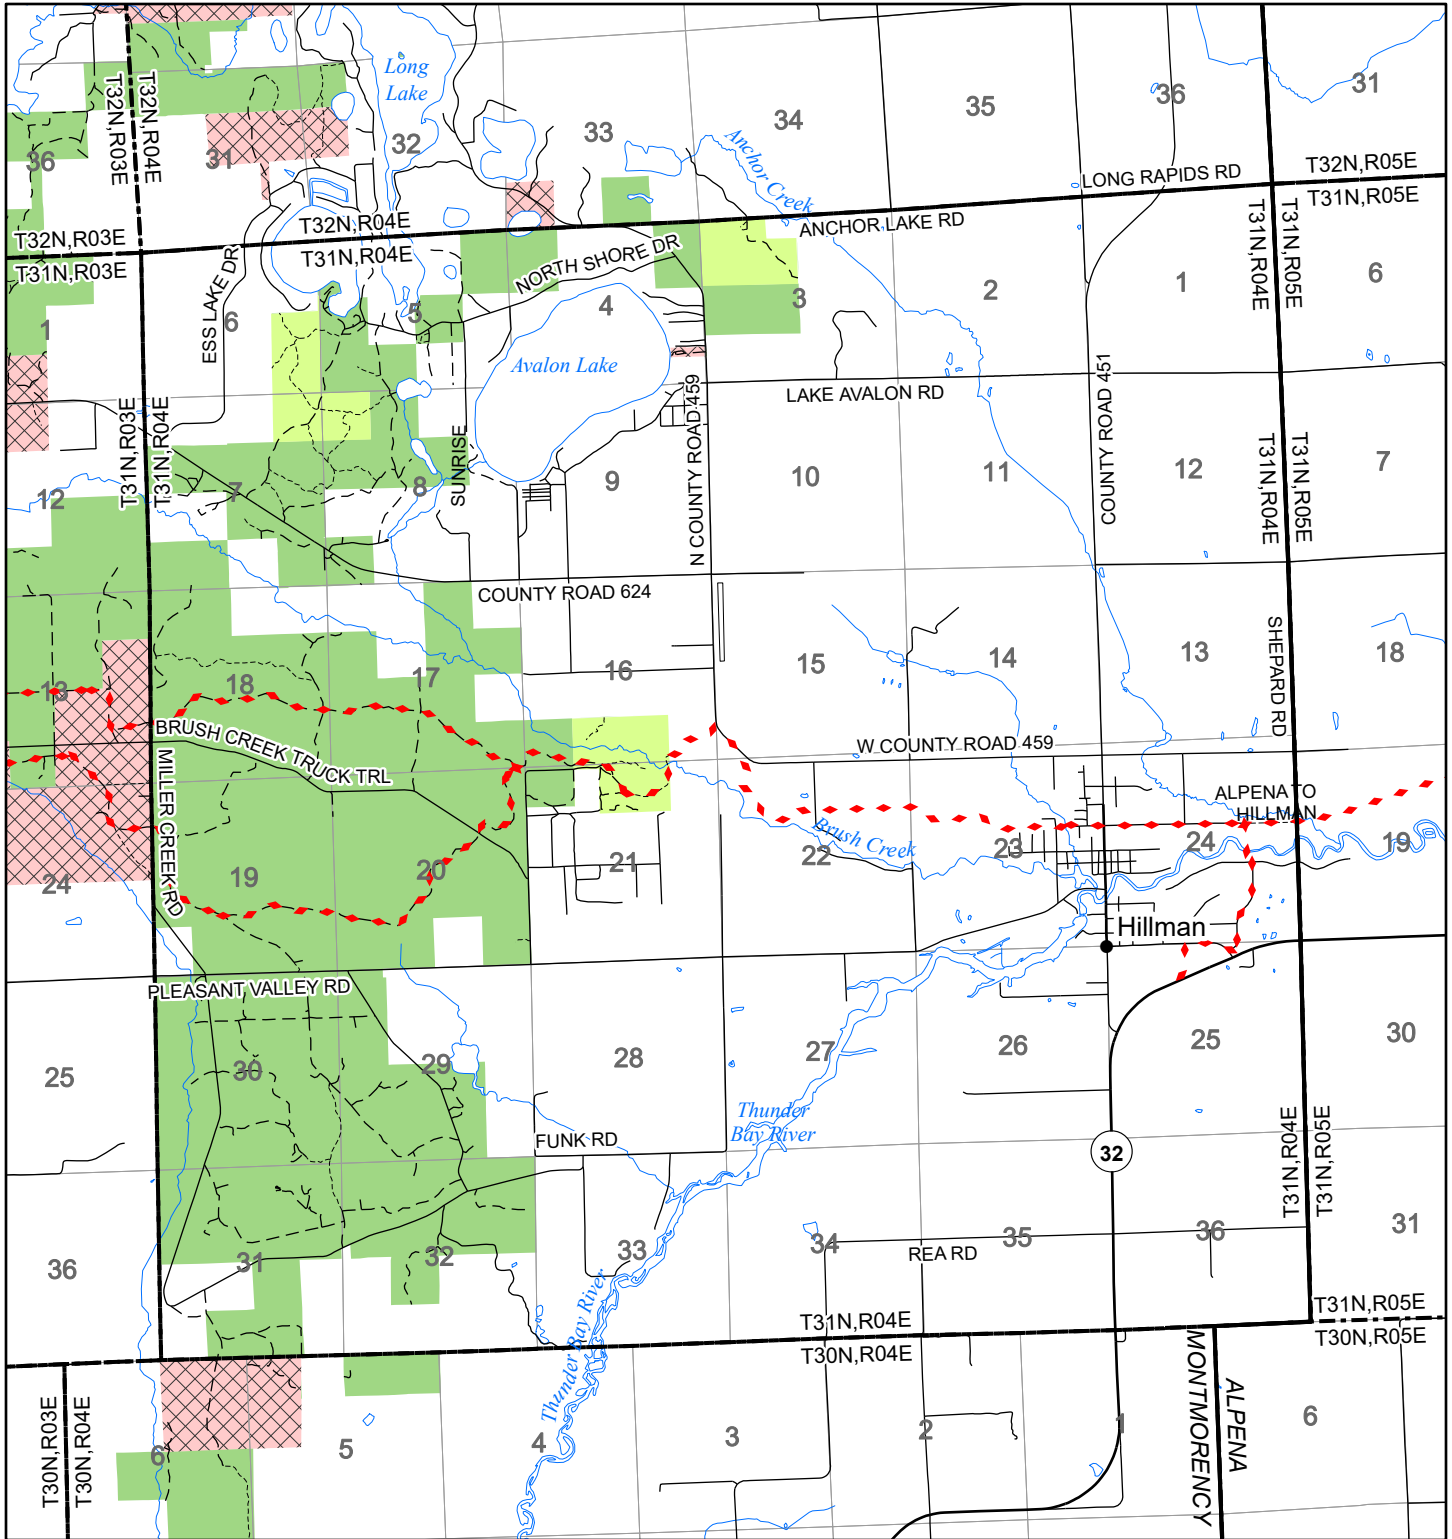

2022 Fuelwood Collection Map

T31N,R04E

MONTMORENCY CO.

- Open to Fuelwood Collection
- Open (Recently Closed Timber Sale)
- State land closed to fuelwood collection
- Snowmobile trail

Effective: April 1, 2022