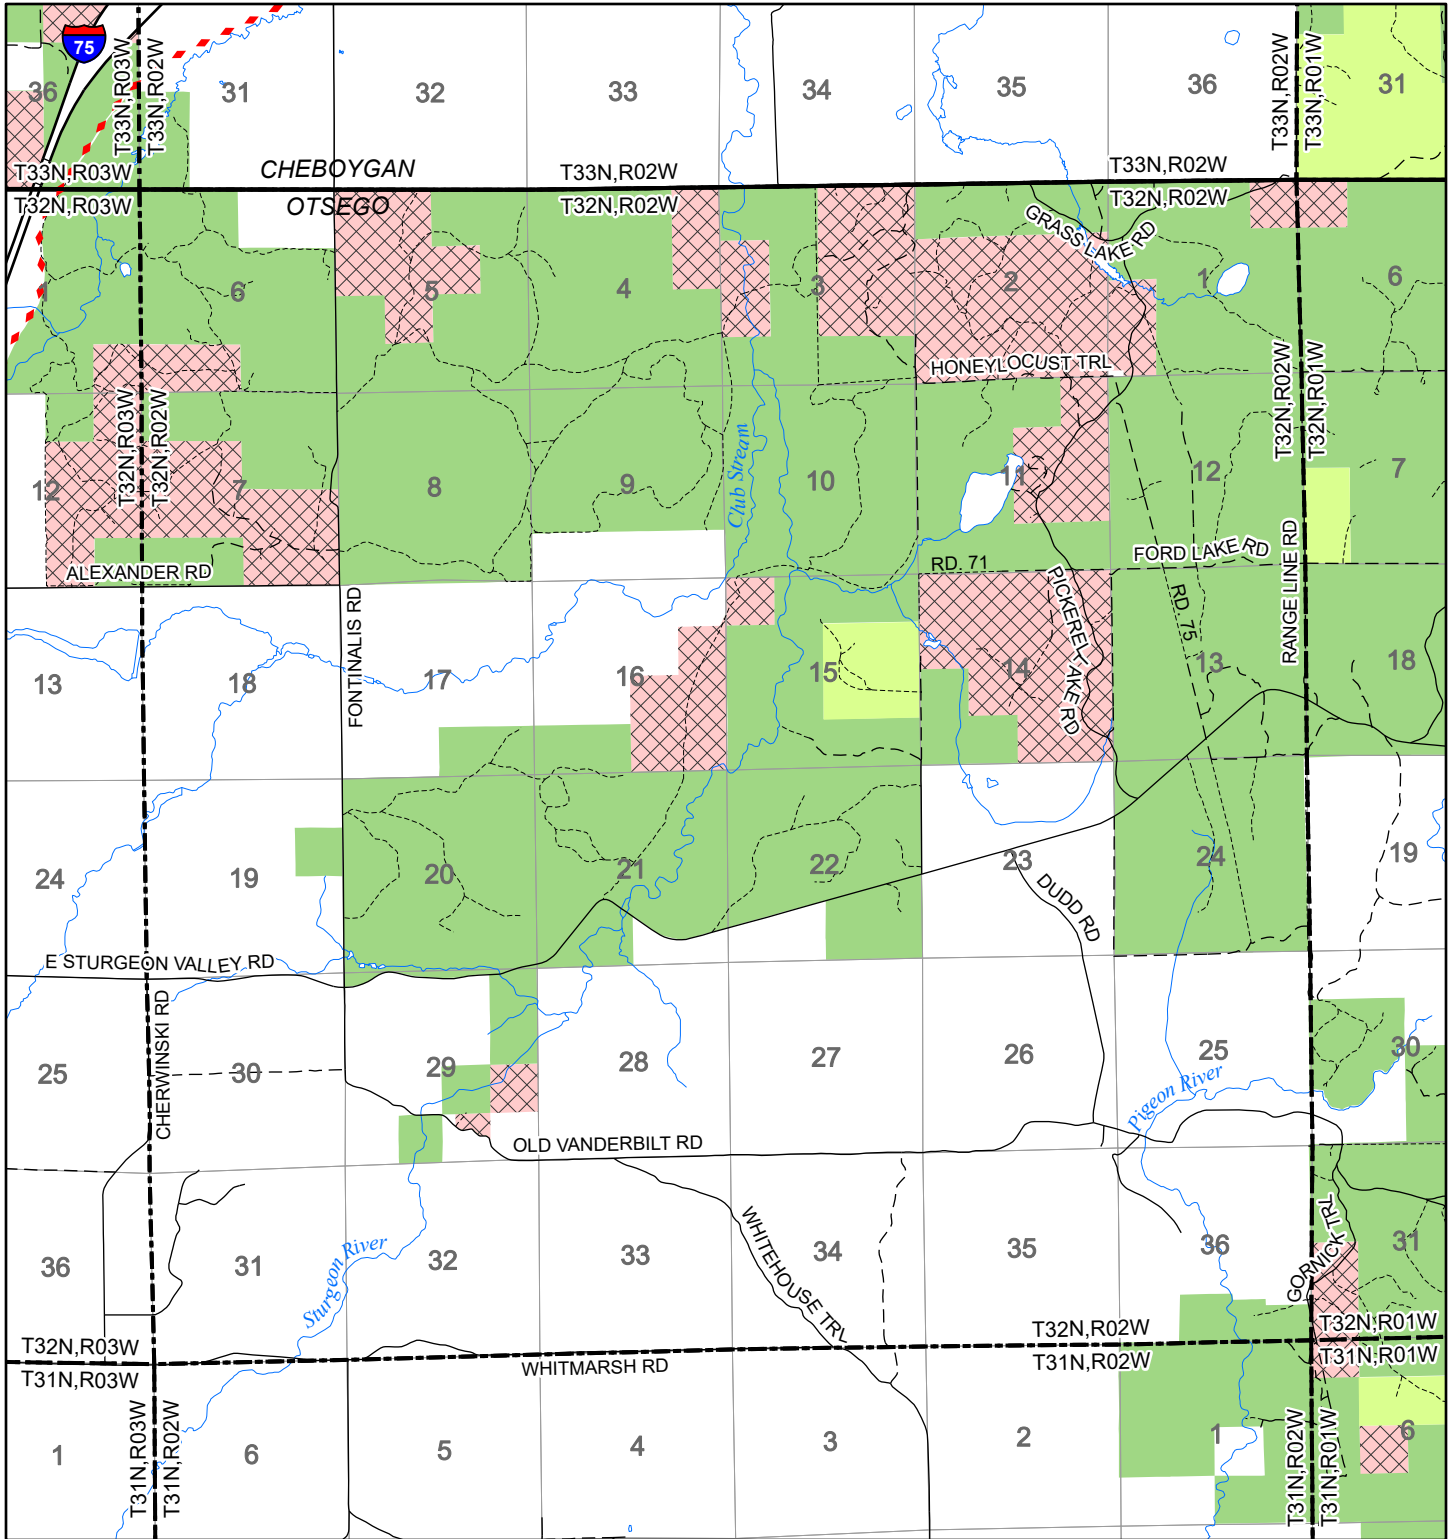

2022 Fuelwood Collection Map

T32N,R02W

OTSEGO CO.

- Open to Fuelwood Collection
- Open (Recently Closed Timber Sale)
- State land closed to fuelwood collection
- Snowmobile trail

Effective: April 1, 2022