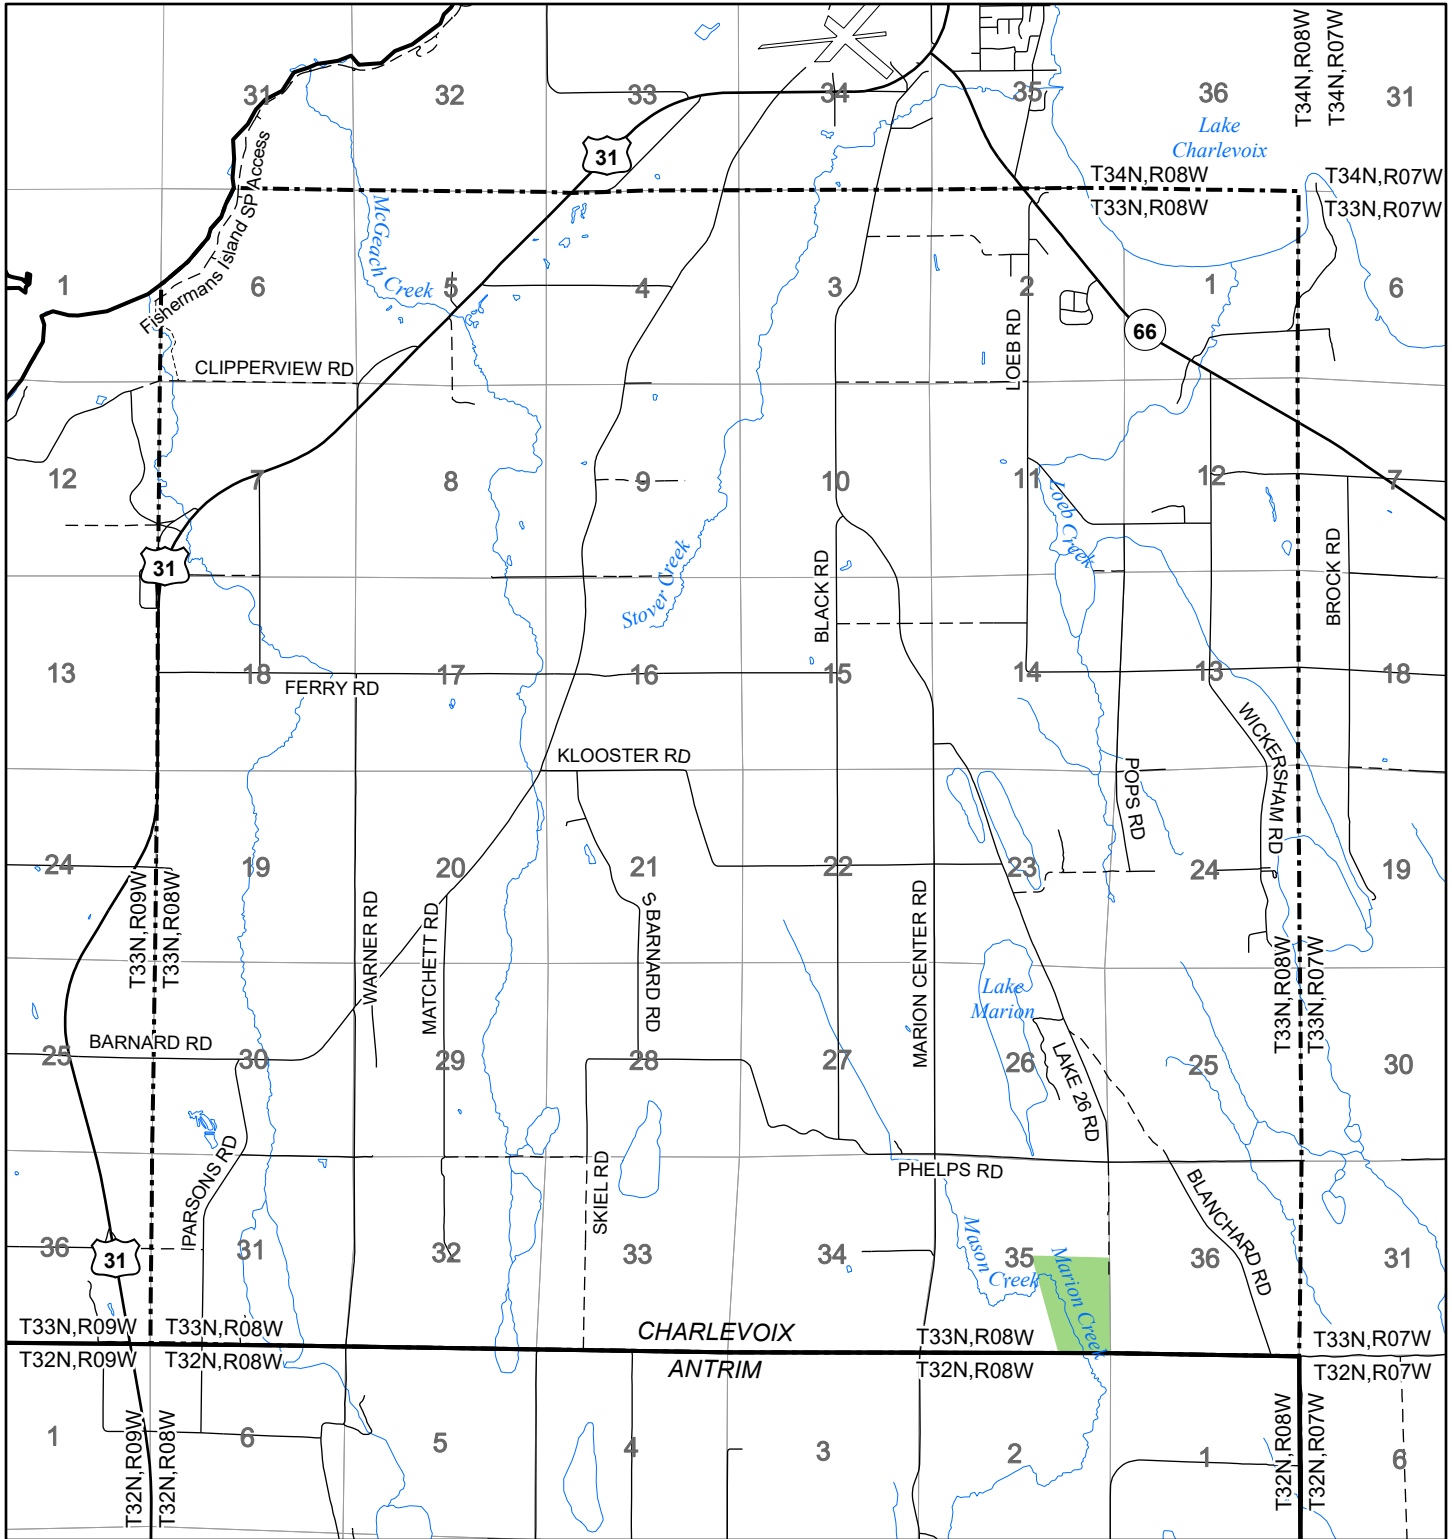

2022 Fuelwood Collection Map

T33N,R08W

CHARLEVOIX CO.

- Open to Fuelwood Collection
- Open (Recently Closed Timber Sale)
- State land closed to fuelwood collection
- Snowmobile trail

Effective: April 1, 2022