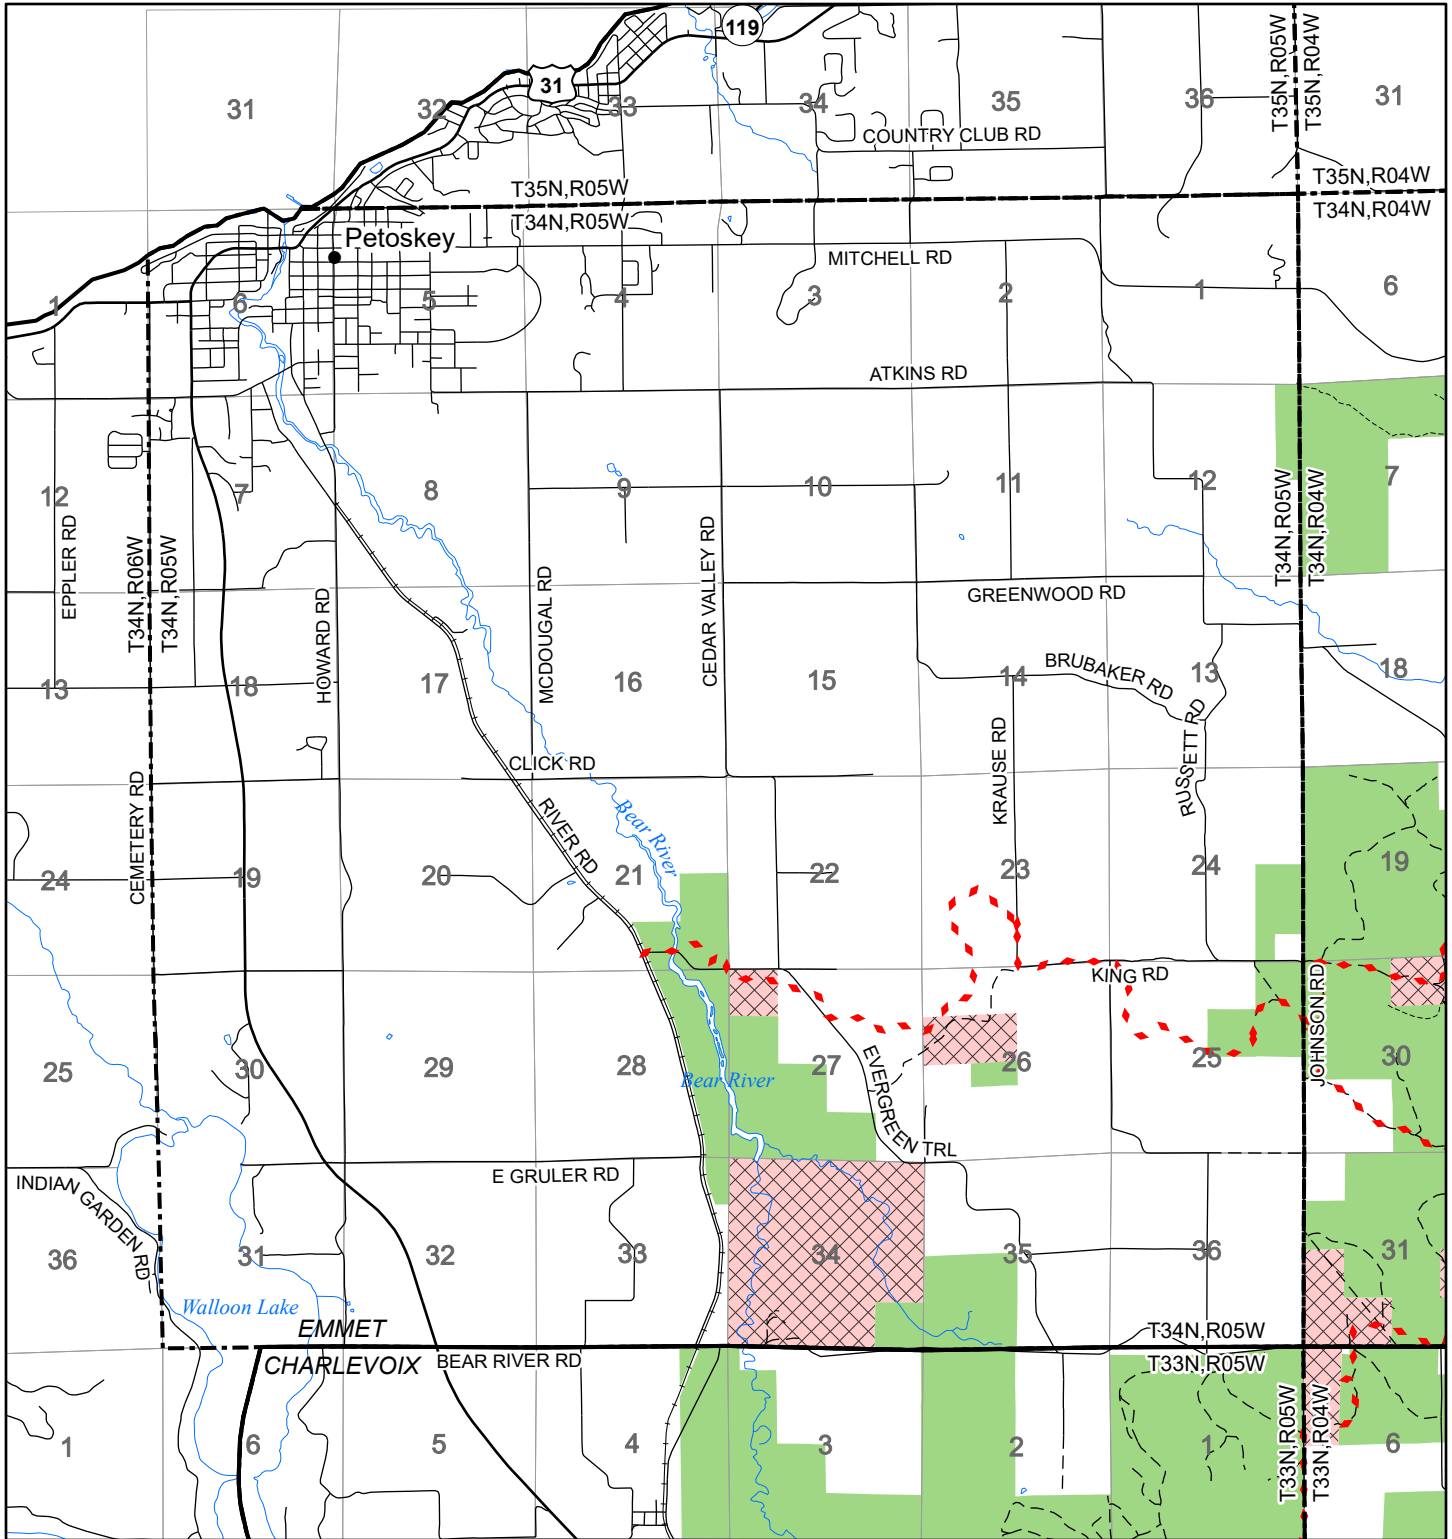

# 2022 Fuelwood Collection Map

## T34N,R05W

### EMMET CO.

- Open to Fuelwood Collection
- Open (Recently Closed Timber Sale)
- State land closed to fuelwood collection
- Snowmobile trail

Effective: April 1, 2022