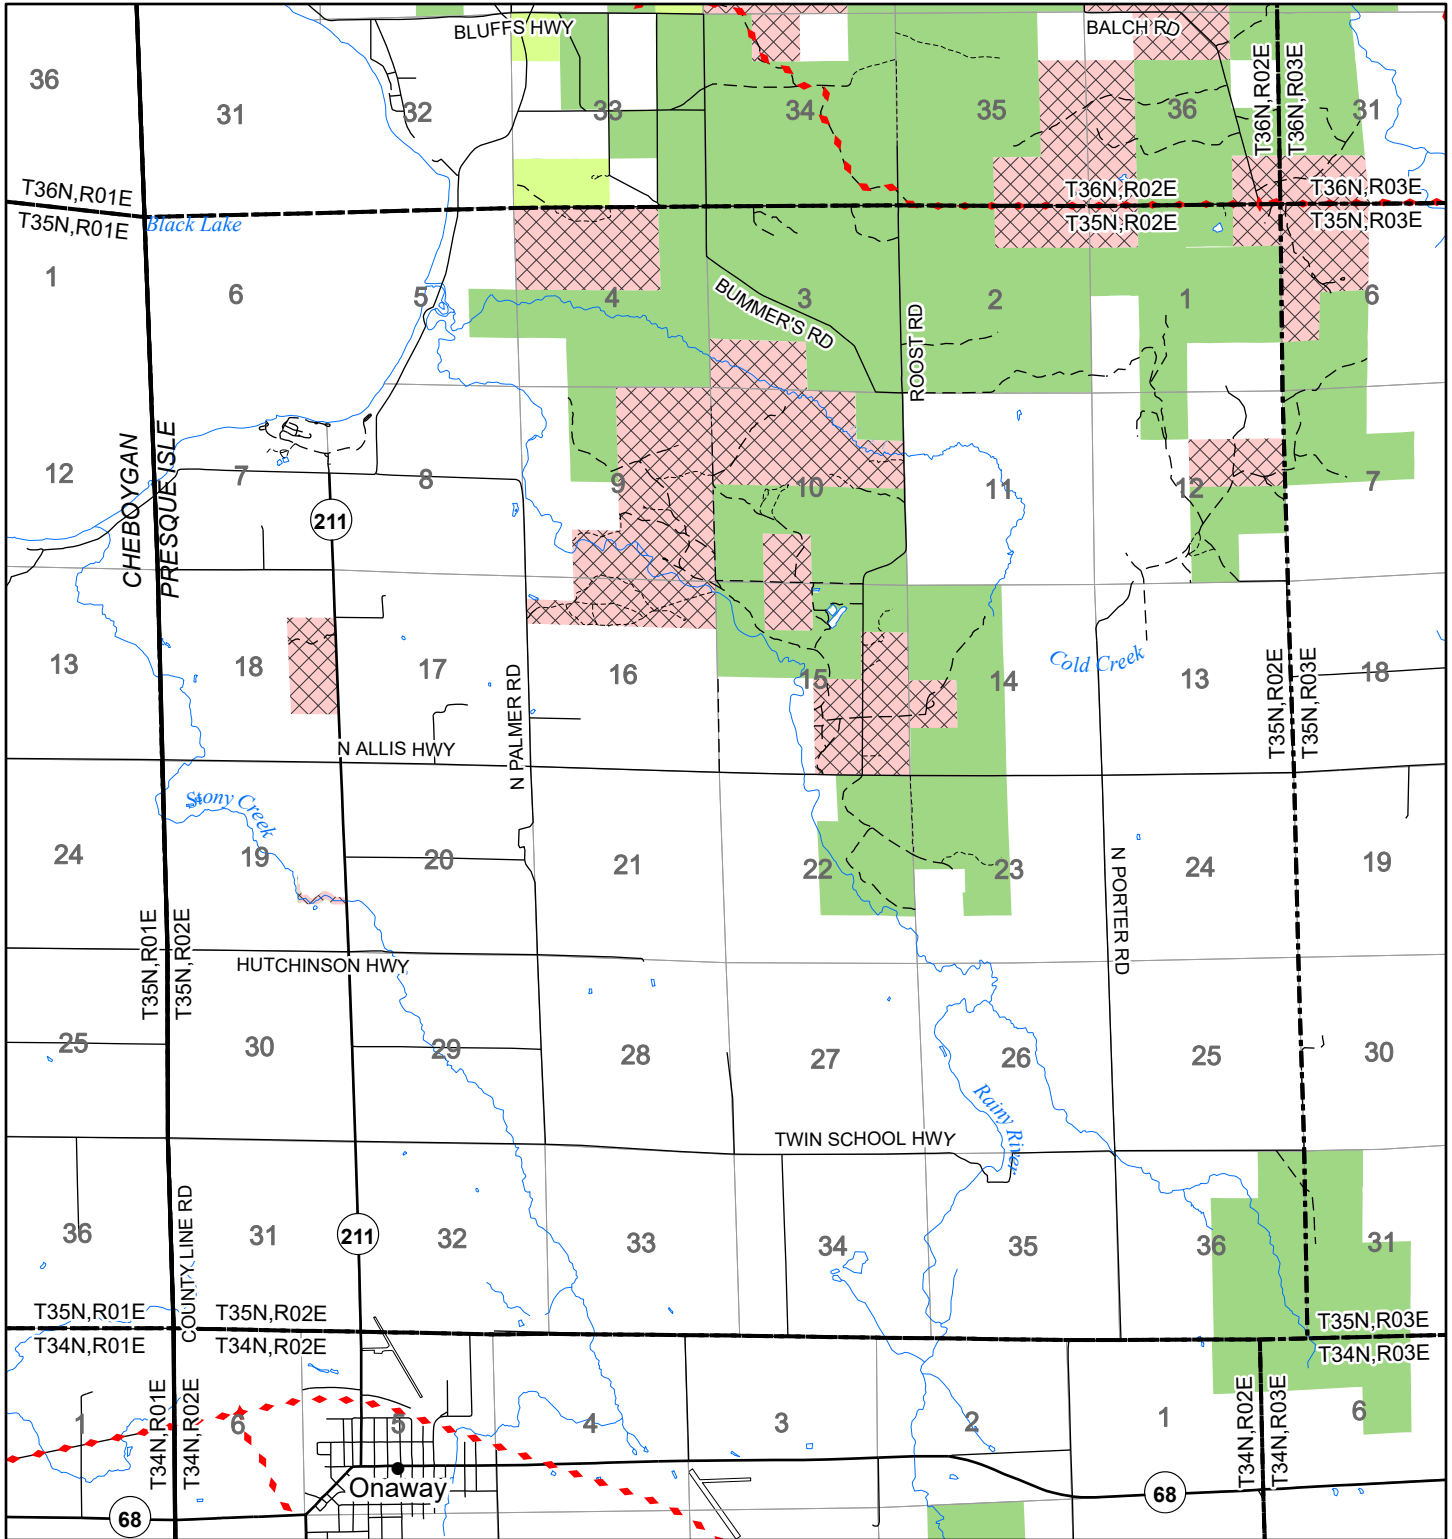

2022 Fuelwood Collection Map

T35N,R02E

PRESQUE ISLE CO.

- Open to Fuelwood Collection
- Open (Recently Closed Timber Sale)
- State land closed to fuelwood collection
- Snowmobile trail

Effective: April 1, 2022