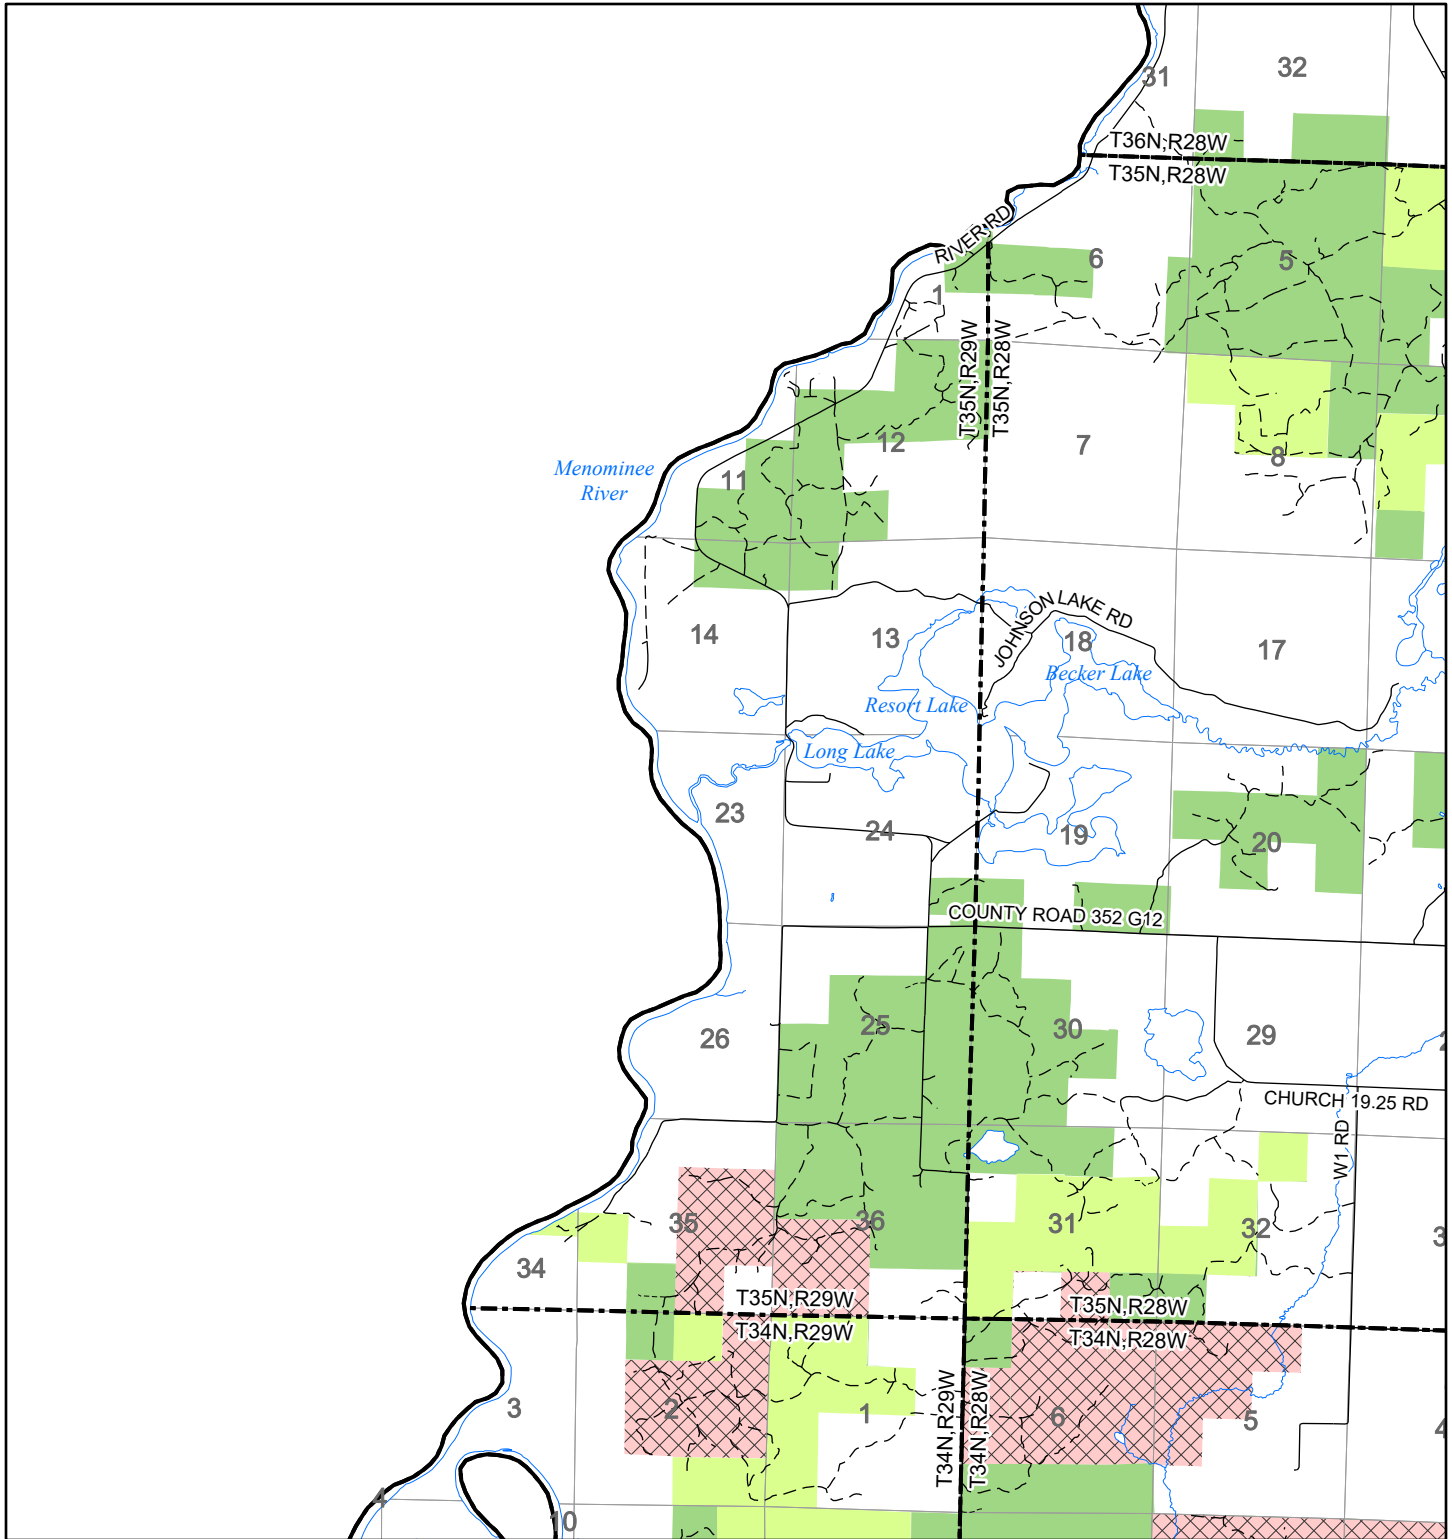

# 2022 Fuelwood Collection Map

## T35N,R29W

### MENONIMEE CO.

- Open to Fuelwood Collection
- Open (Recently Closed Timber Sale)
- State land closed to fuelwood collection
- Snowmobile trail

Effective: April 1, 2022