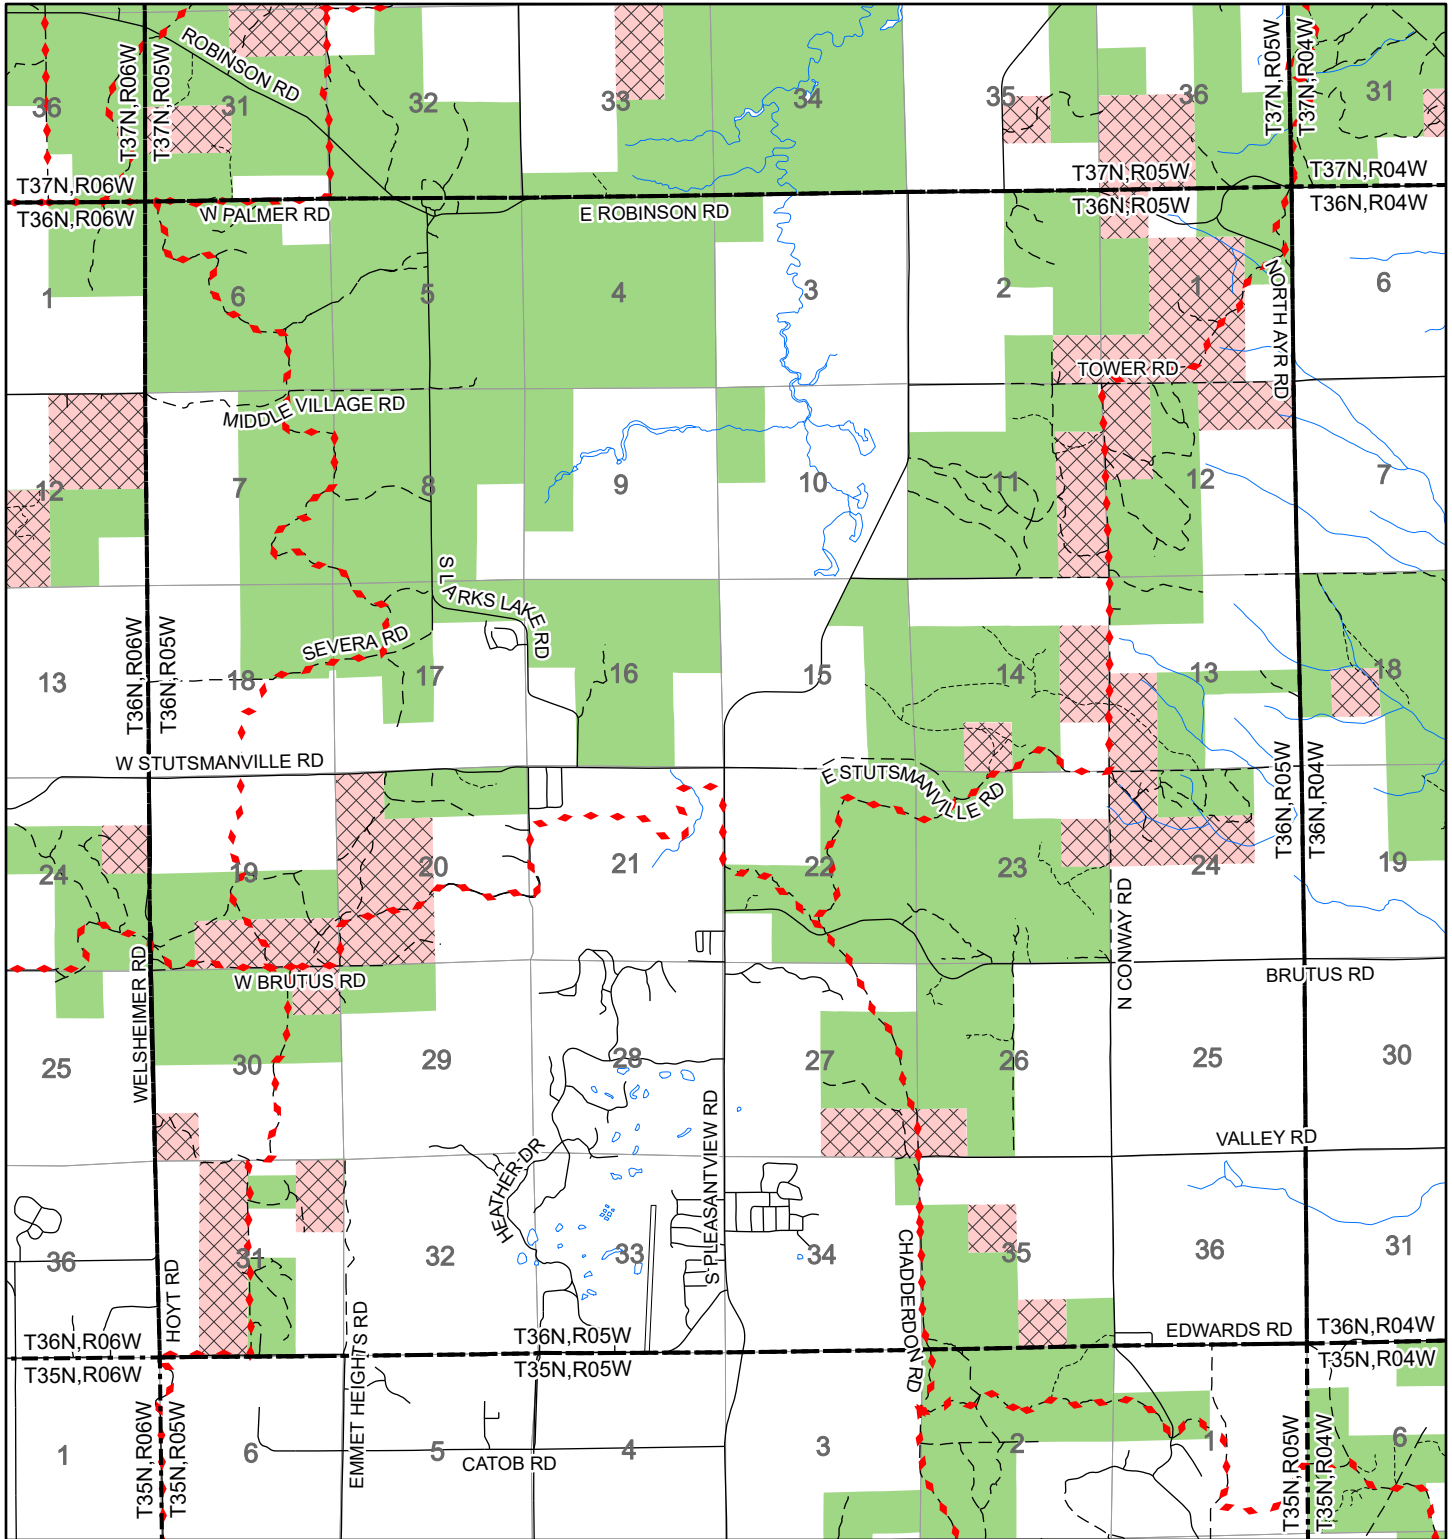

# 2022 Fuelwood Collection Map

## T36N,R05W

### EMMET CO.

- Open to Fuelwood Collection
- Open (Recently Closed Timber Sale)
- State land closed to fuelwood collection
- Snowmobile trail

Effective: April 1, 2022