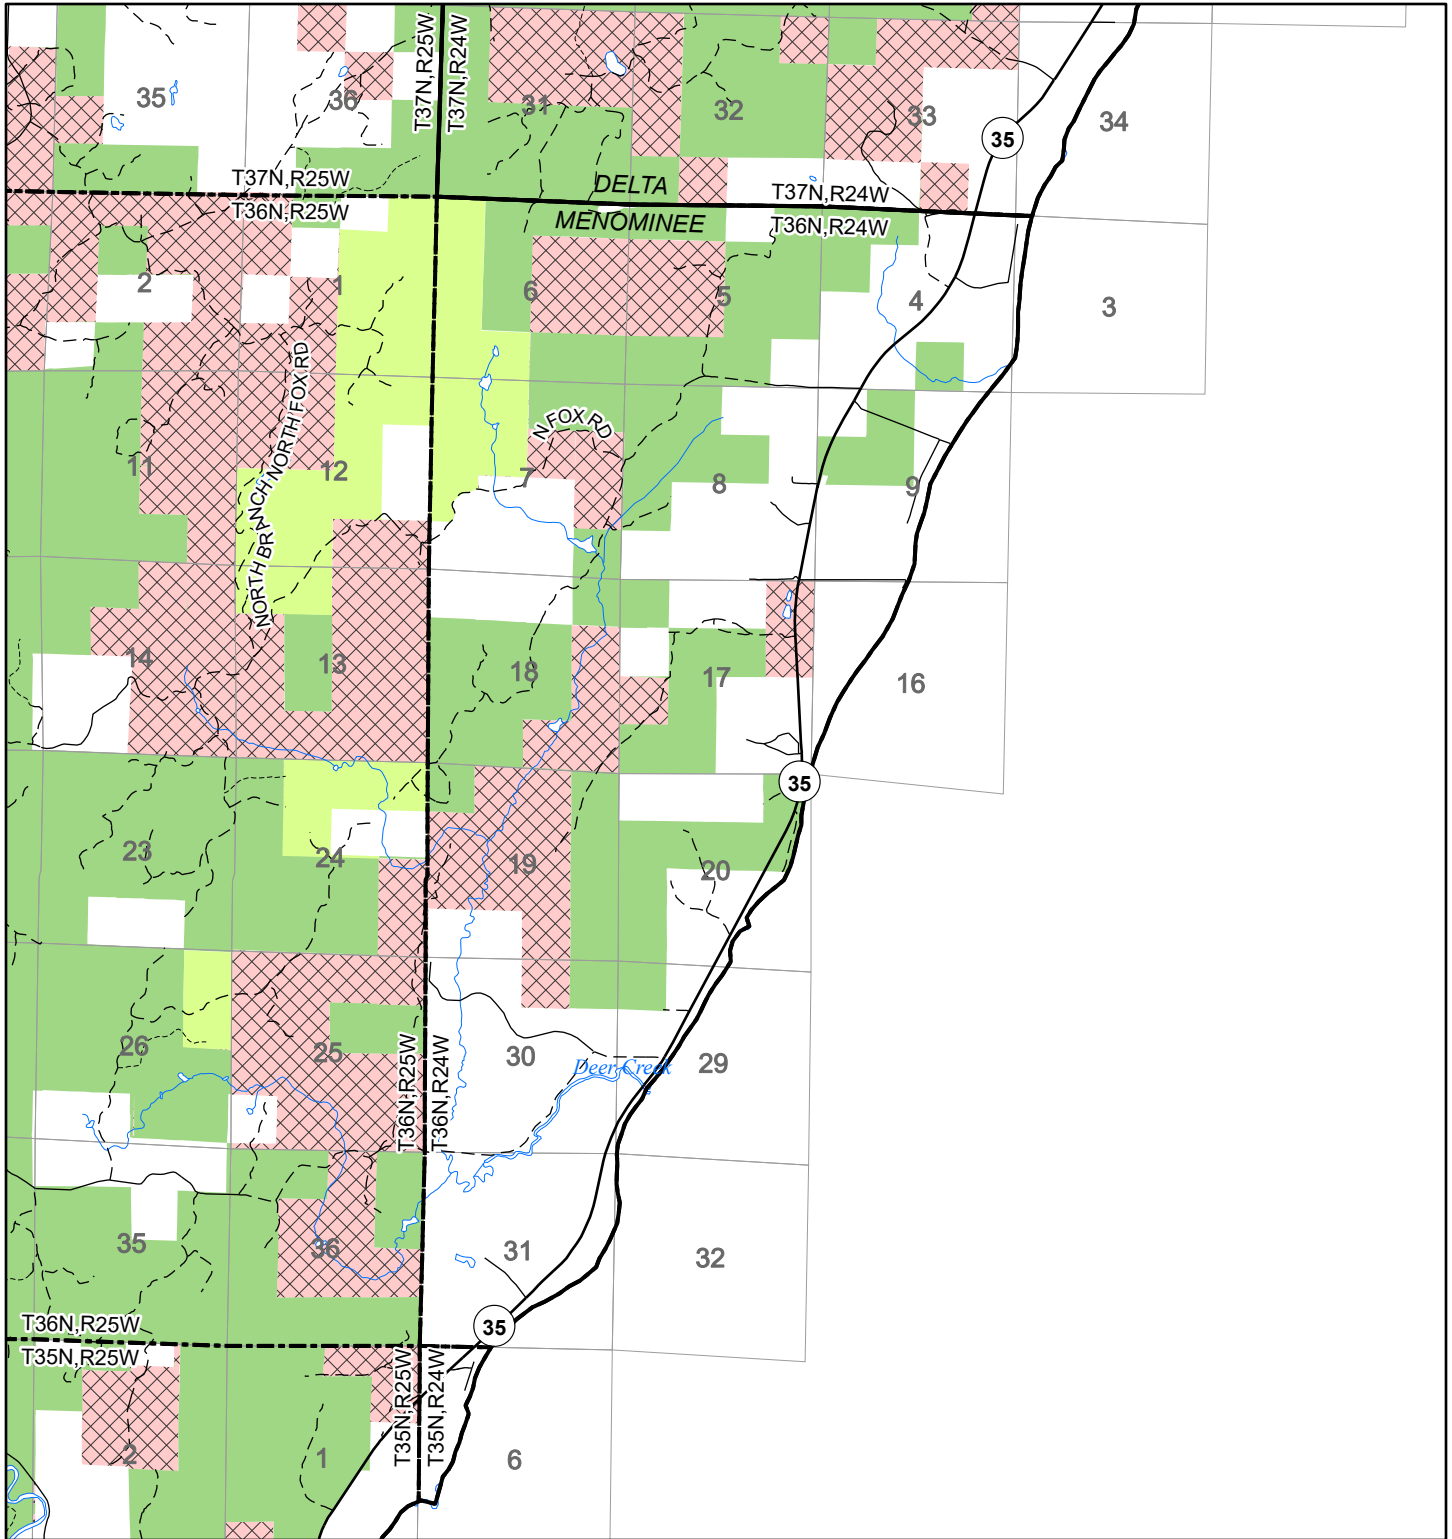

2022 Fuelwood Collection Map
T36N,R24W
 MENONIMEE CO.

- Open to Fuelwood Collection
- Open (Recently Closed Timber Sale)
- State land closed to fuelwood collection
- Snowmobile trail

Effective: April 1, 2022