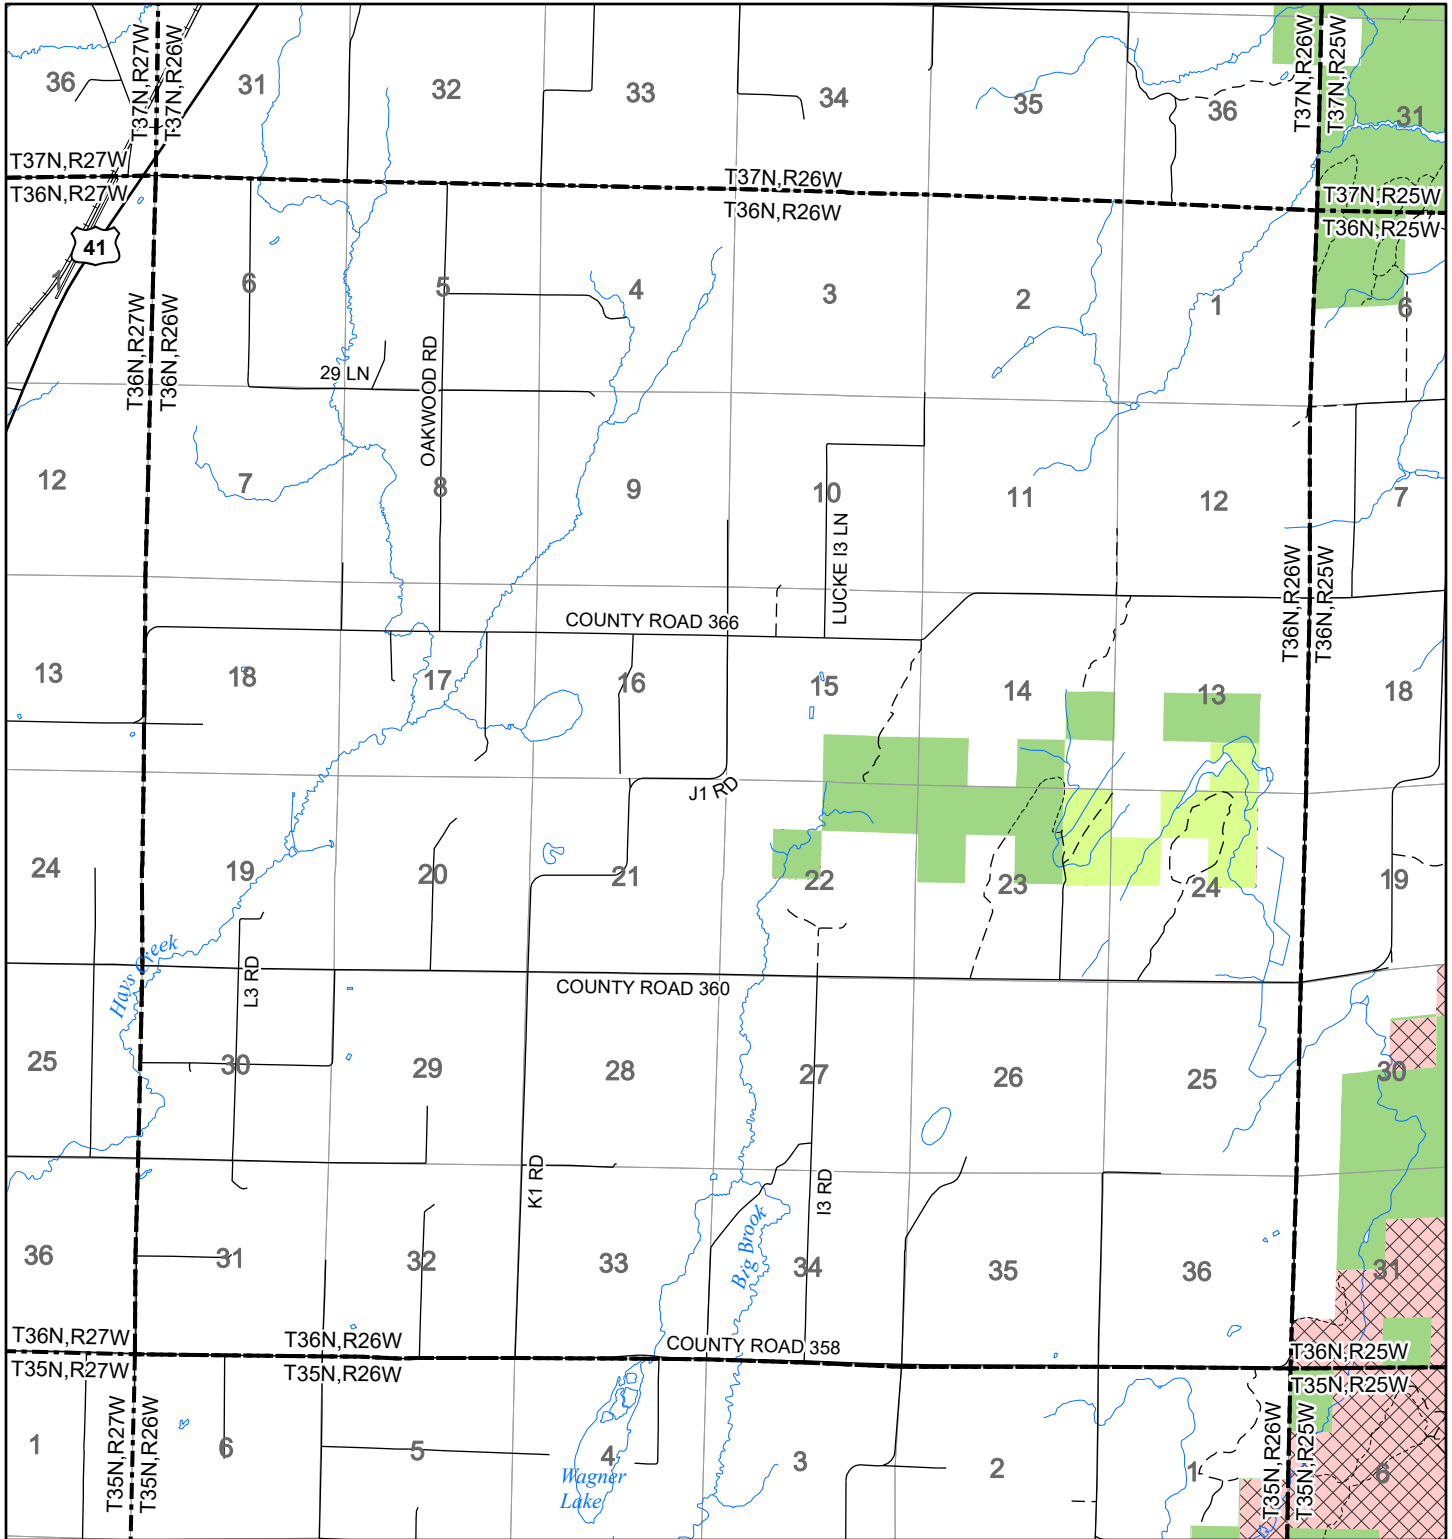

# 2022 Fuelwood Collection Map

## T36N,R26W

### MENONIMEE CO.

- Open to Fuelwood Collection
- Open (Recently Closed Timber Sale)
- State land closed to fuelwood collection
- Snowmobile trail

Effective: April 1, 2022