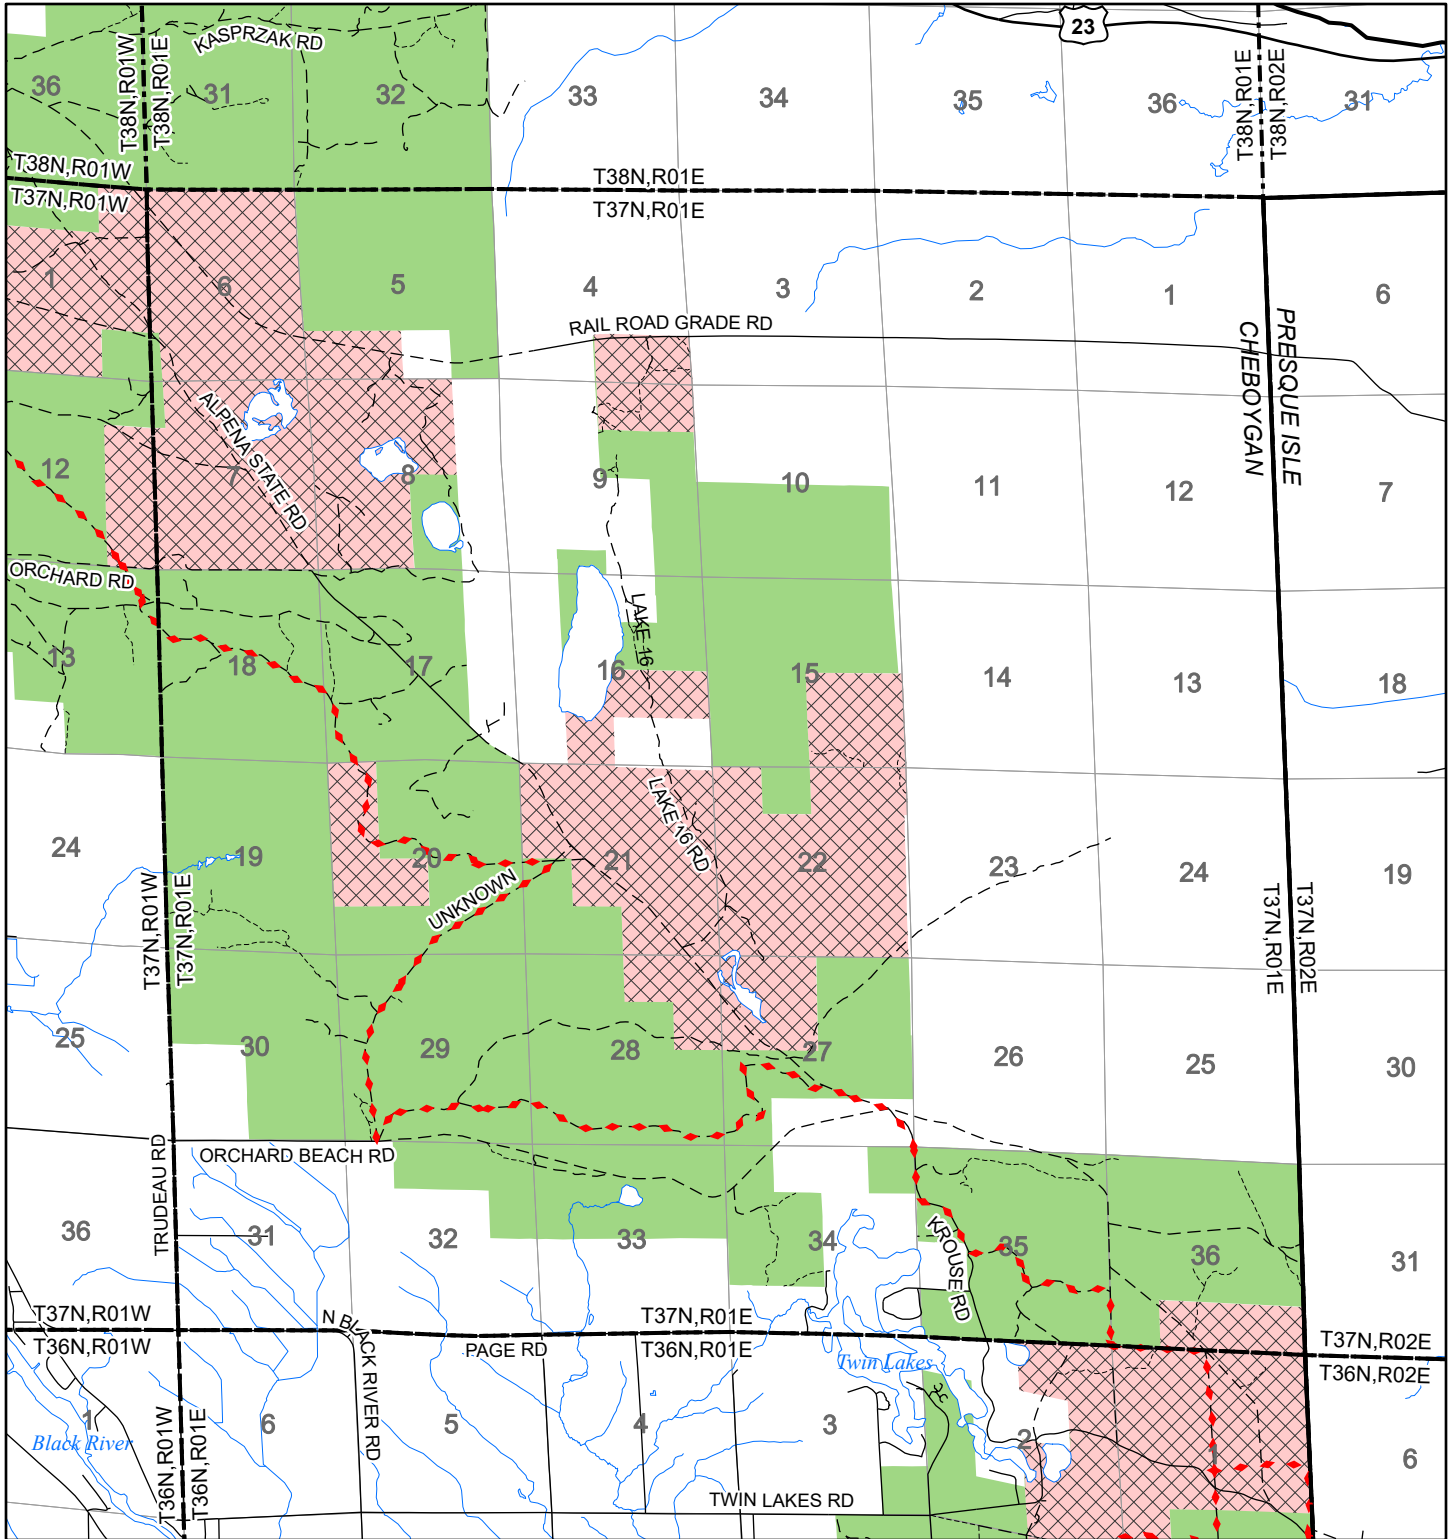

2022 Fuelwood Collection Map

T37N,R01E

CHEBOYGAN CO.

- Open to Fuelwood Collection
- Open (Recently Closed Timber Sale)
- State land closed to fuelwood collection
- Snowmobile trail

Effective: April 1, 2022