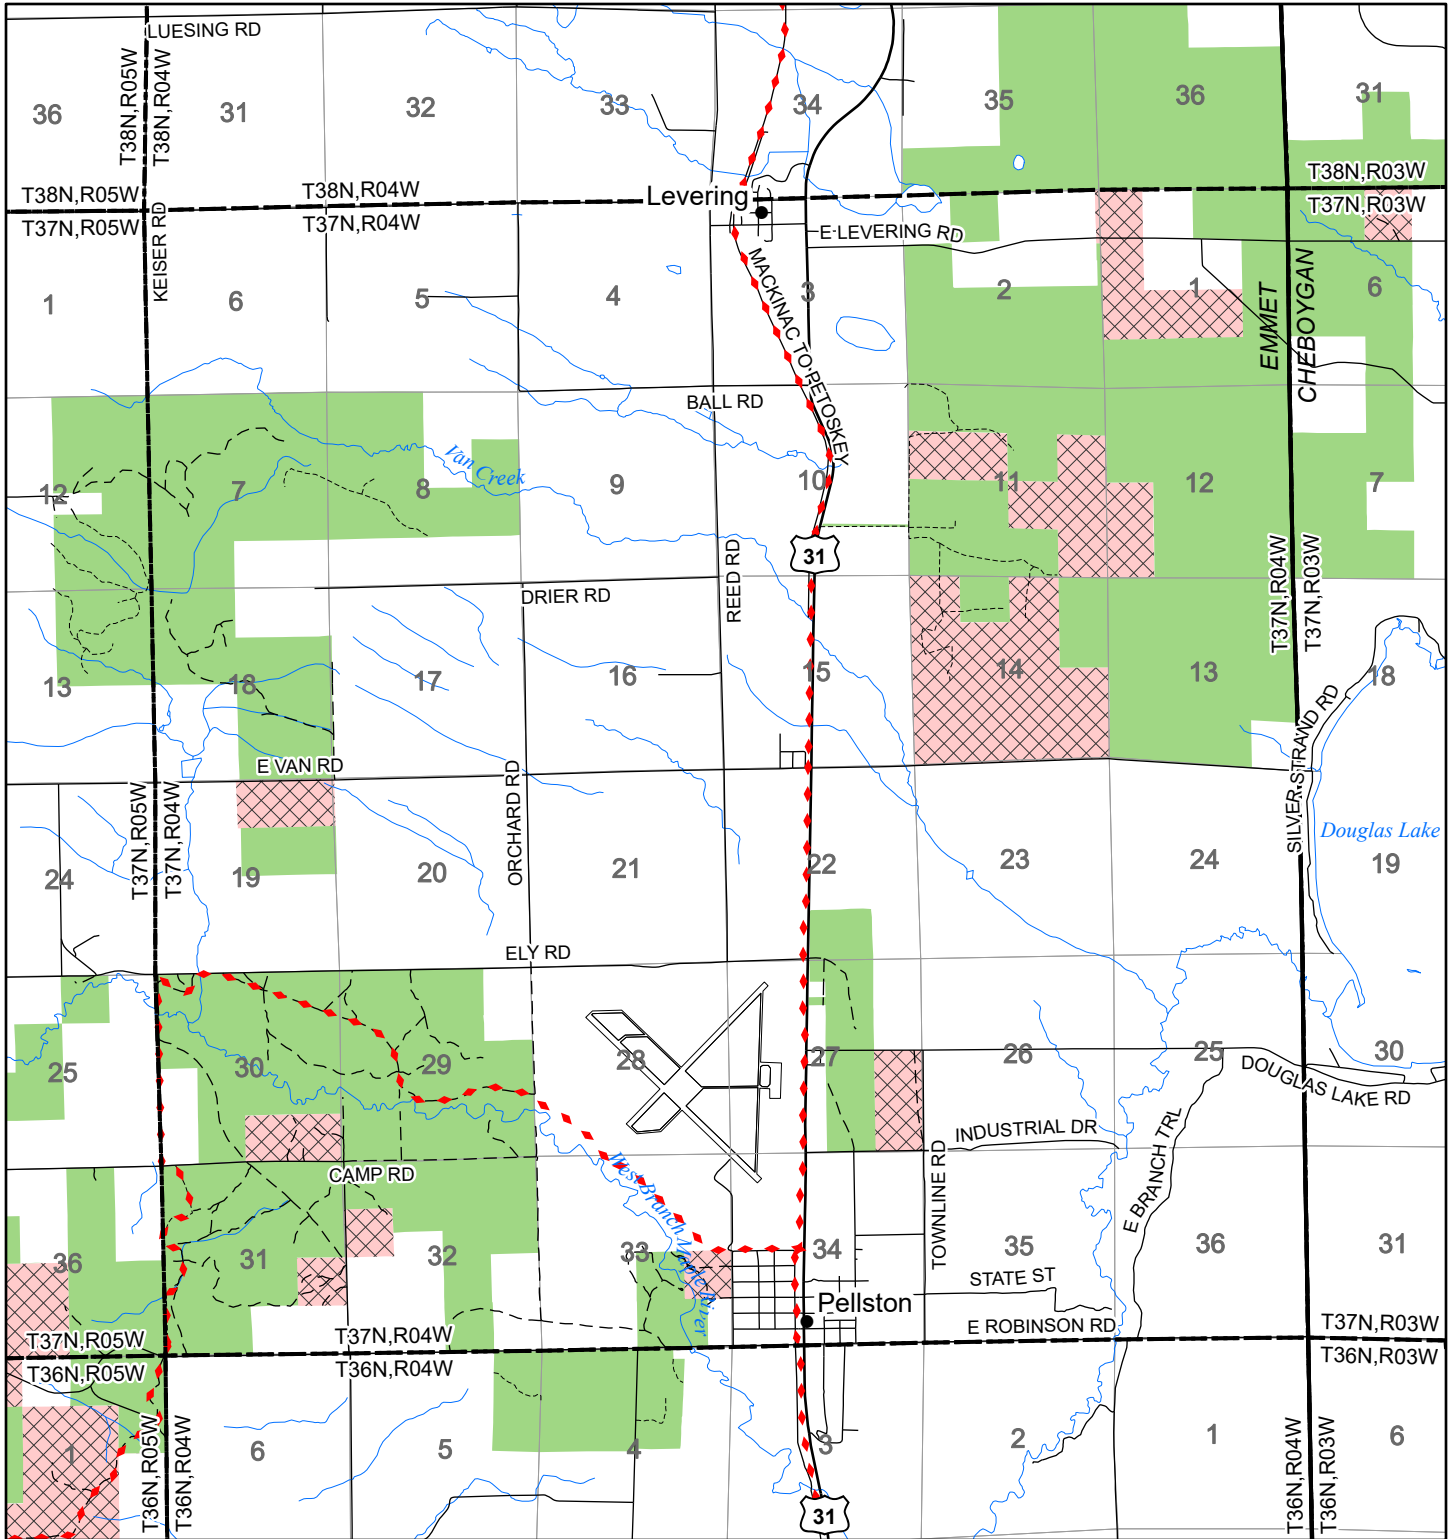

2022 Fuelwood Collection Map

T37N,R04W

EMMET CO.

- Open to Fuelwood Collection
- Open (Recently Closed Timber Sale)
- State land closed to fuelwood collection
- Snowmobile trail

Effective: April 1, 2022