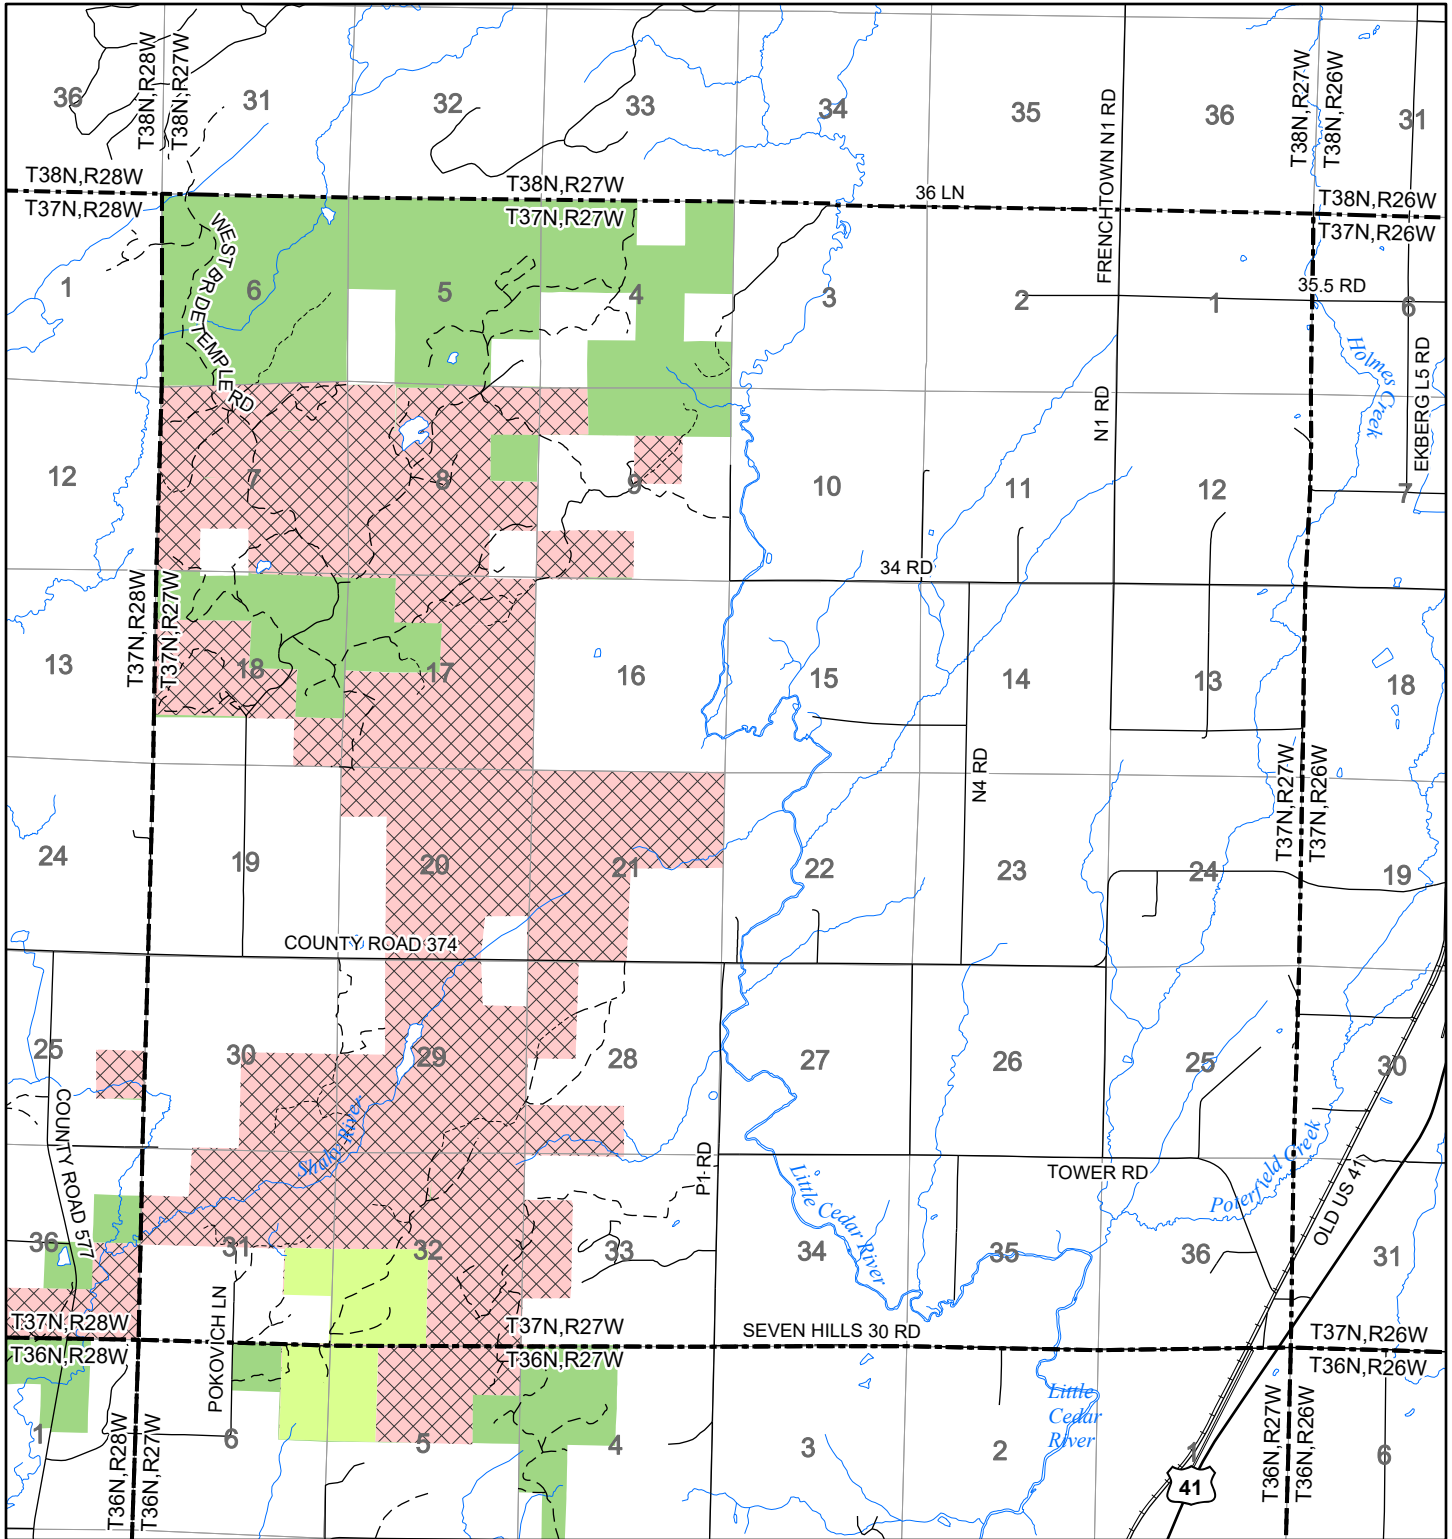

2022 Fuelwood Collection Map

T37N,R27W

MENONIMEE CO.

- Open to Fuelwood Collection
- Open (Recently Closed Timber Sale)
- State land closed to fuelwood collection
- Snowmobile trail

Effective: April 1, 2022